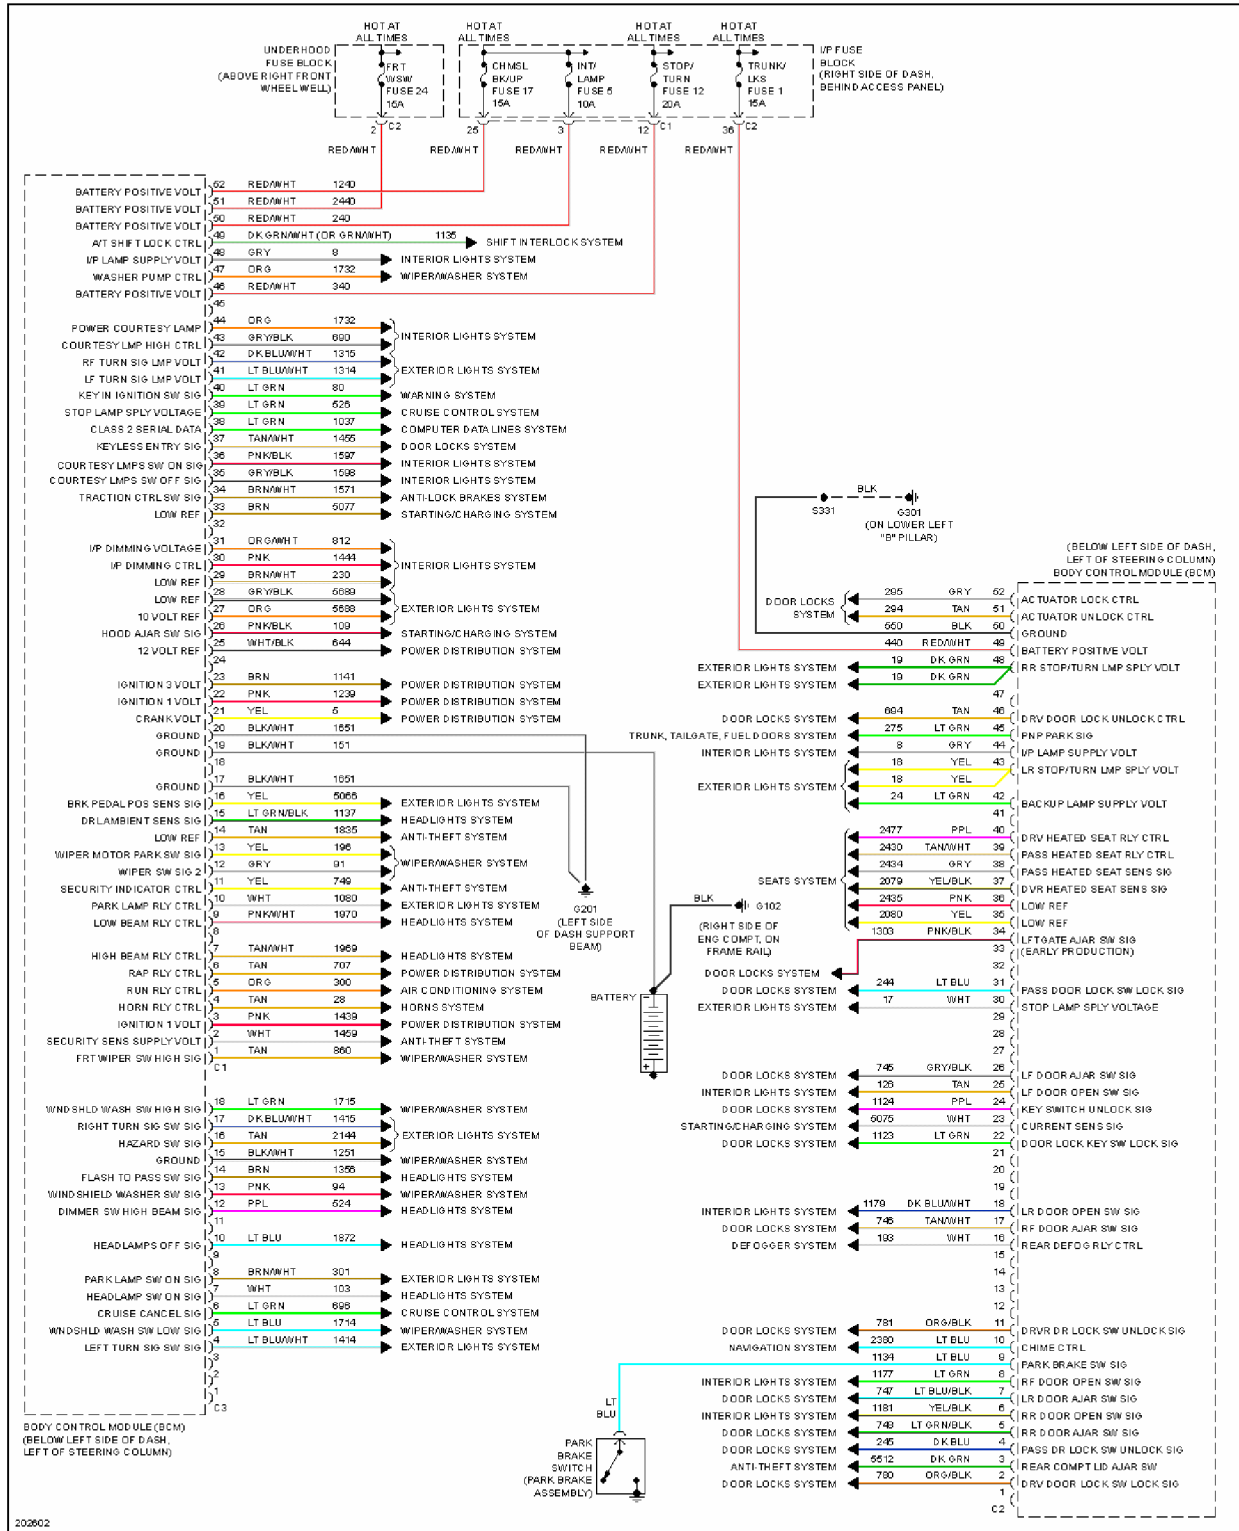

## 2005 SYSTEM WIRING DIAGRAMS Chevrolet - Uplander

Fig. 9: Body Control Modules Circuit

### COMPUTER DATA LINES