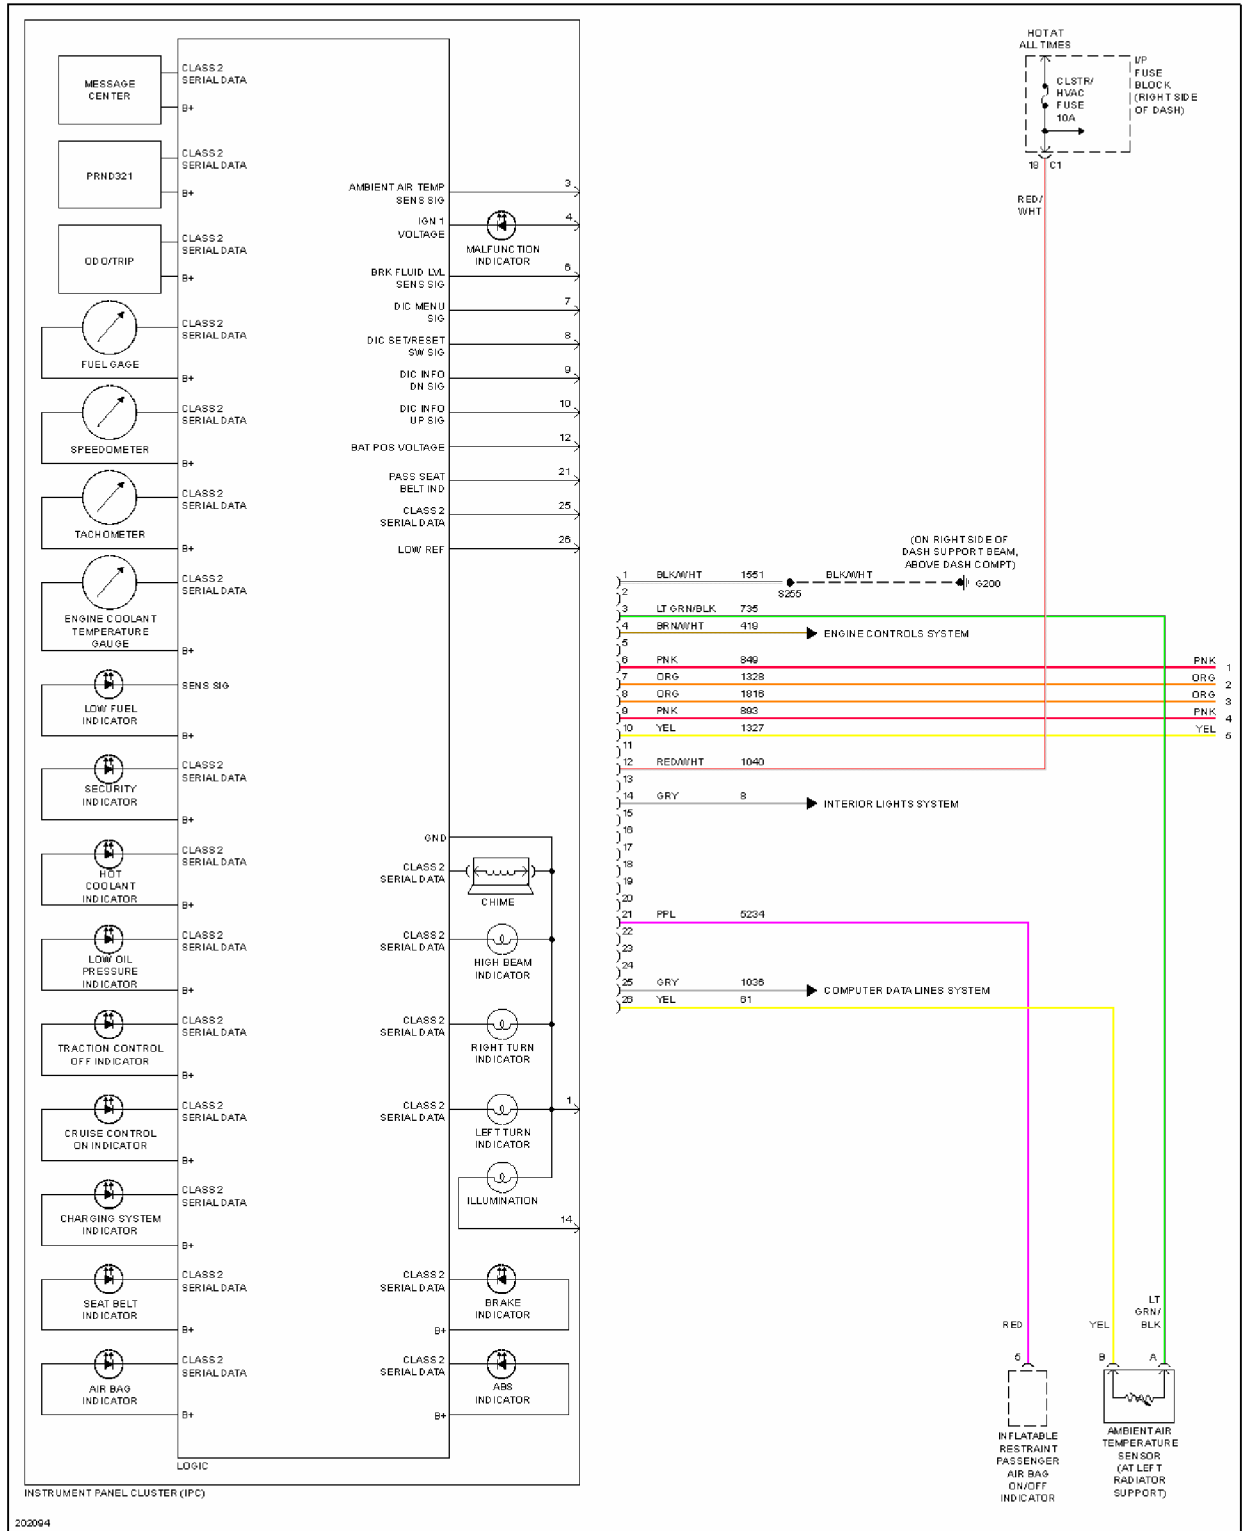

2005 Chevrolet Uplander

2005 SYSTEM WIRING DIAGRAMS Chevrolet - Uplander

Fig. 29: Instrument Cluster Circuit (1 of 2)