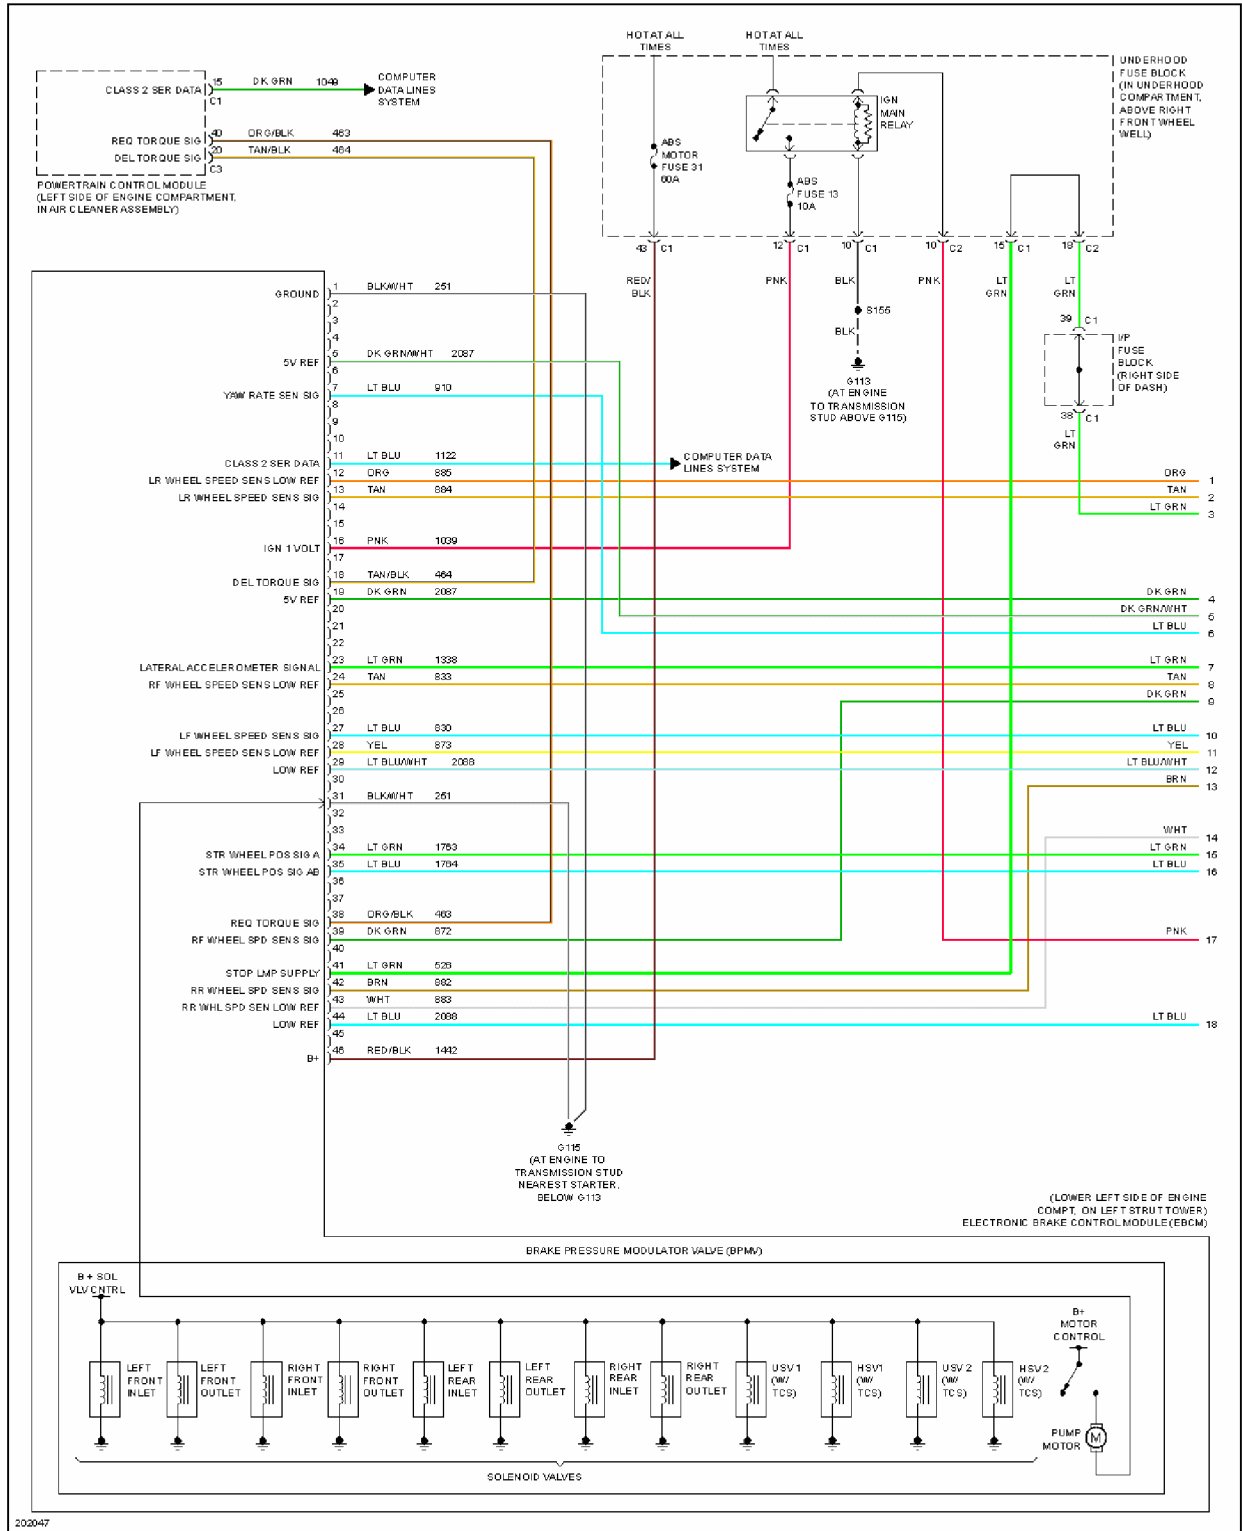

## 2005 SYSTEM WIRING DIAGRAMS Chevrolet - Uplander

Fig. 4: Anti-lock Brakes Circuit (1 of 2)