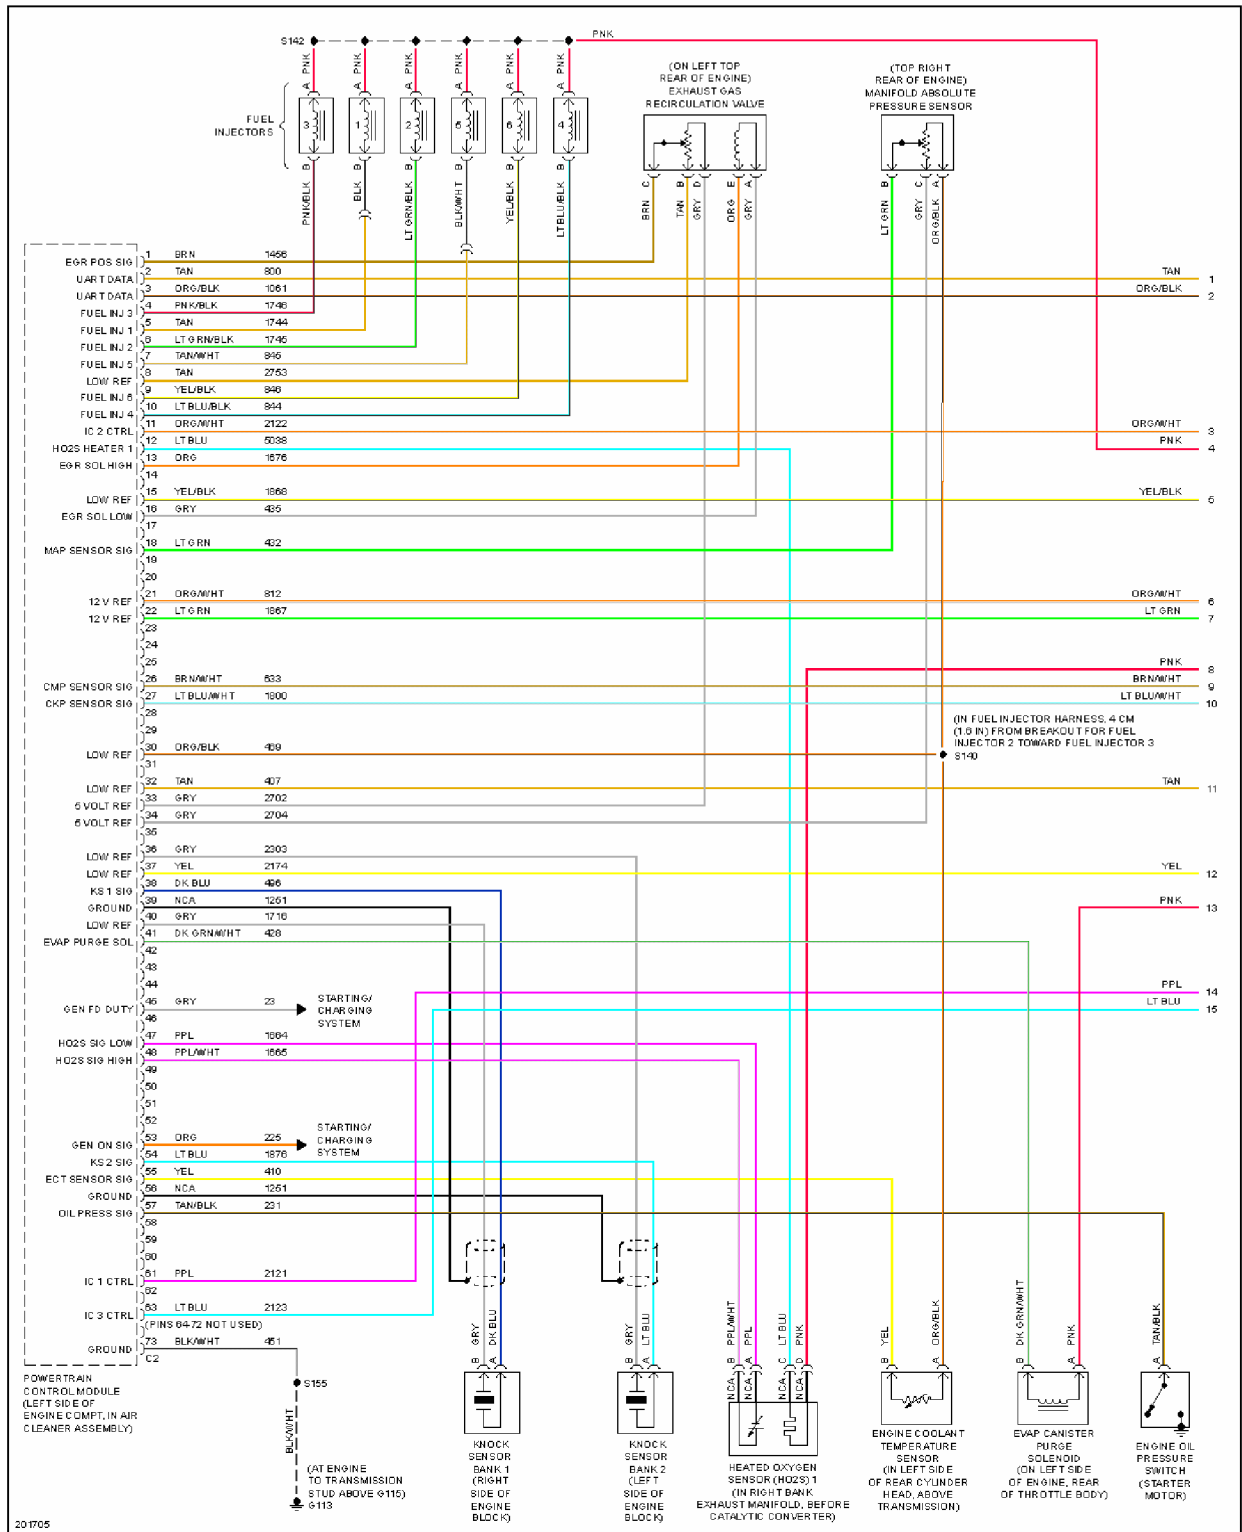

2005 Chevrolet Uplander

2005 SYSTEM WIRING DIAGRAMS Chevrolet - Uplander

3.5L VIN 8

Fig. 15: 3.5L VIN 8, Engine Performance Circuit (1 of 4)