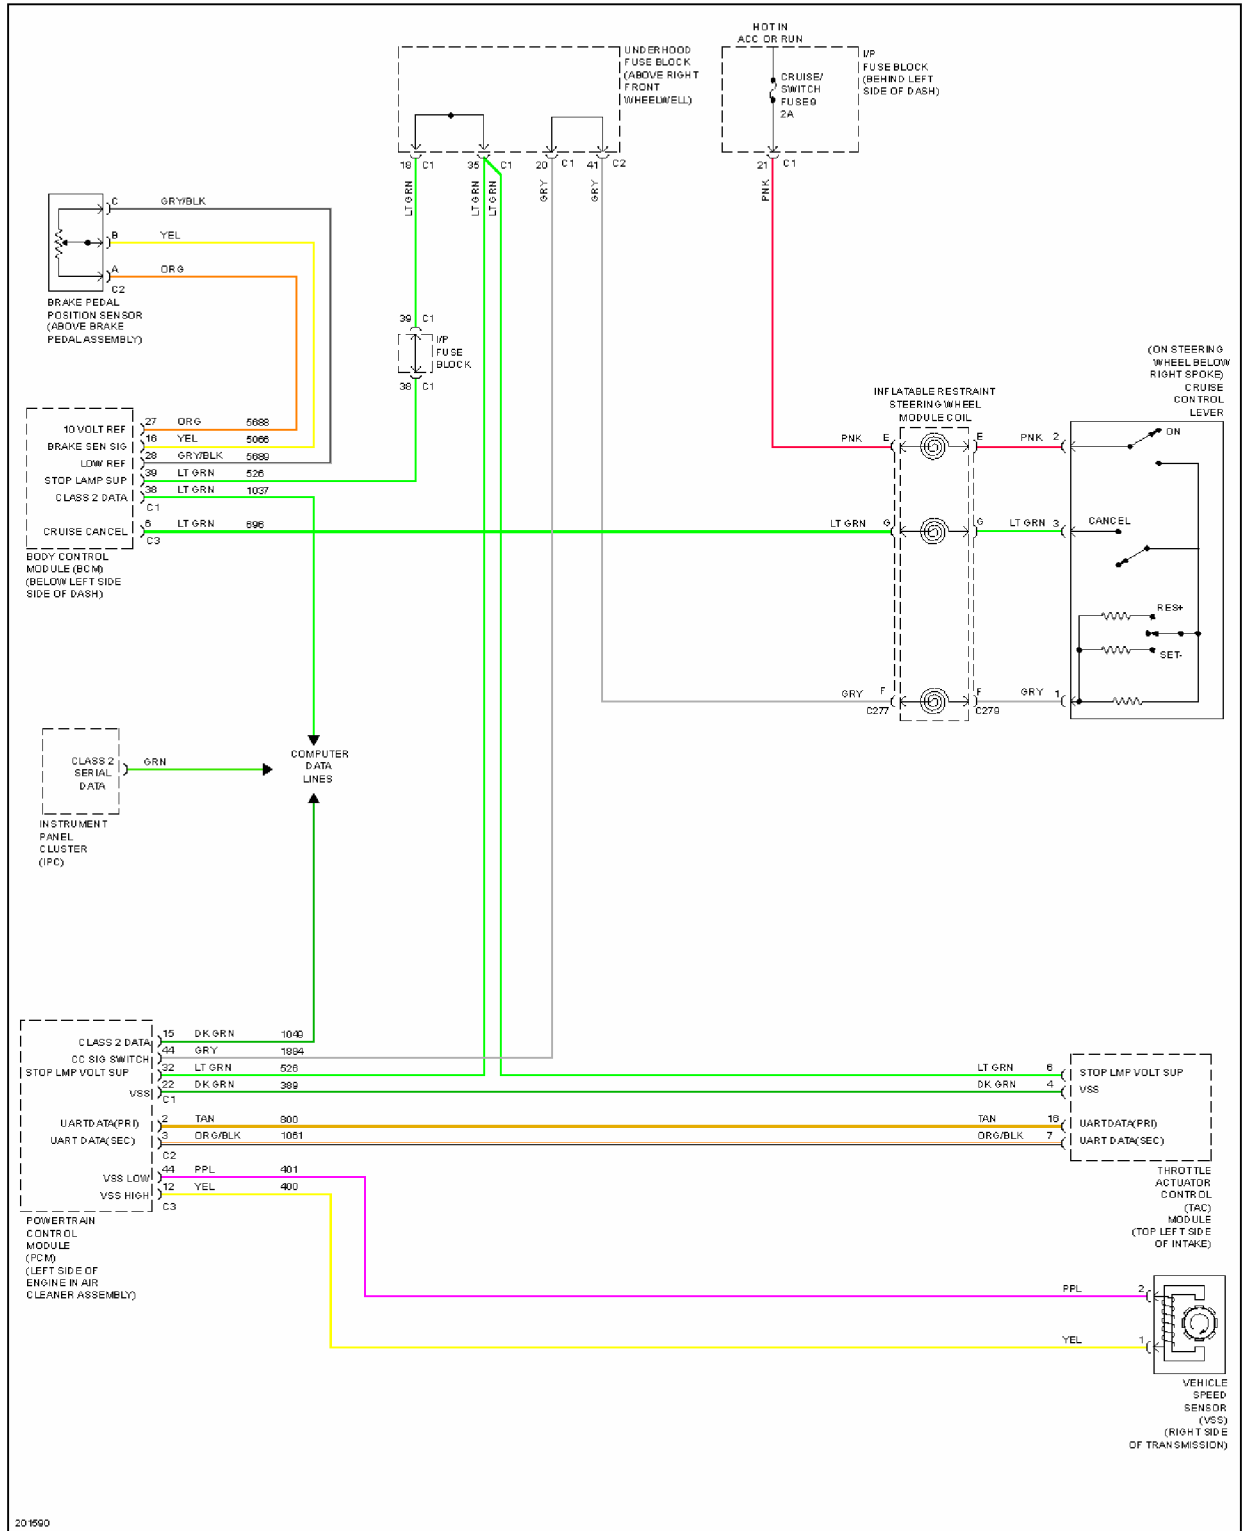

## 2005 SYSTEM WIRING DIAGRAMS Chevrolet - Uplander

Fig. 12: Cruise Control Circuit

DEFOGGERS