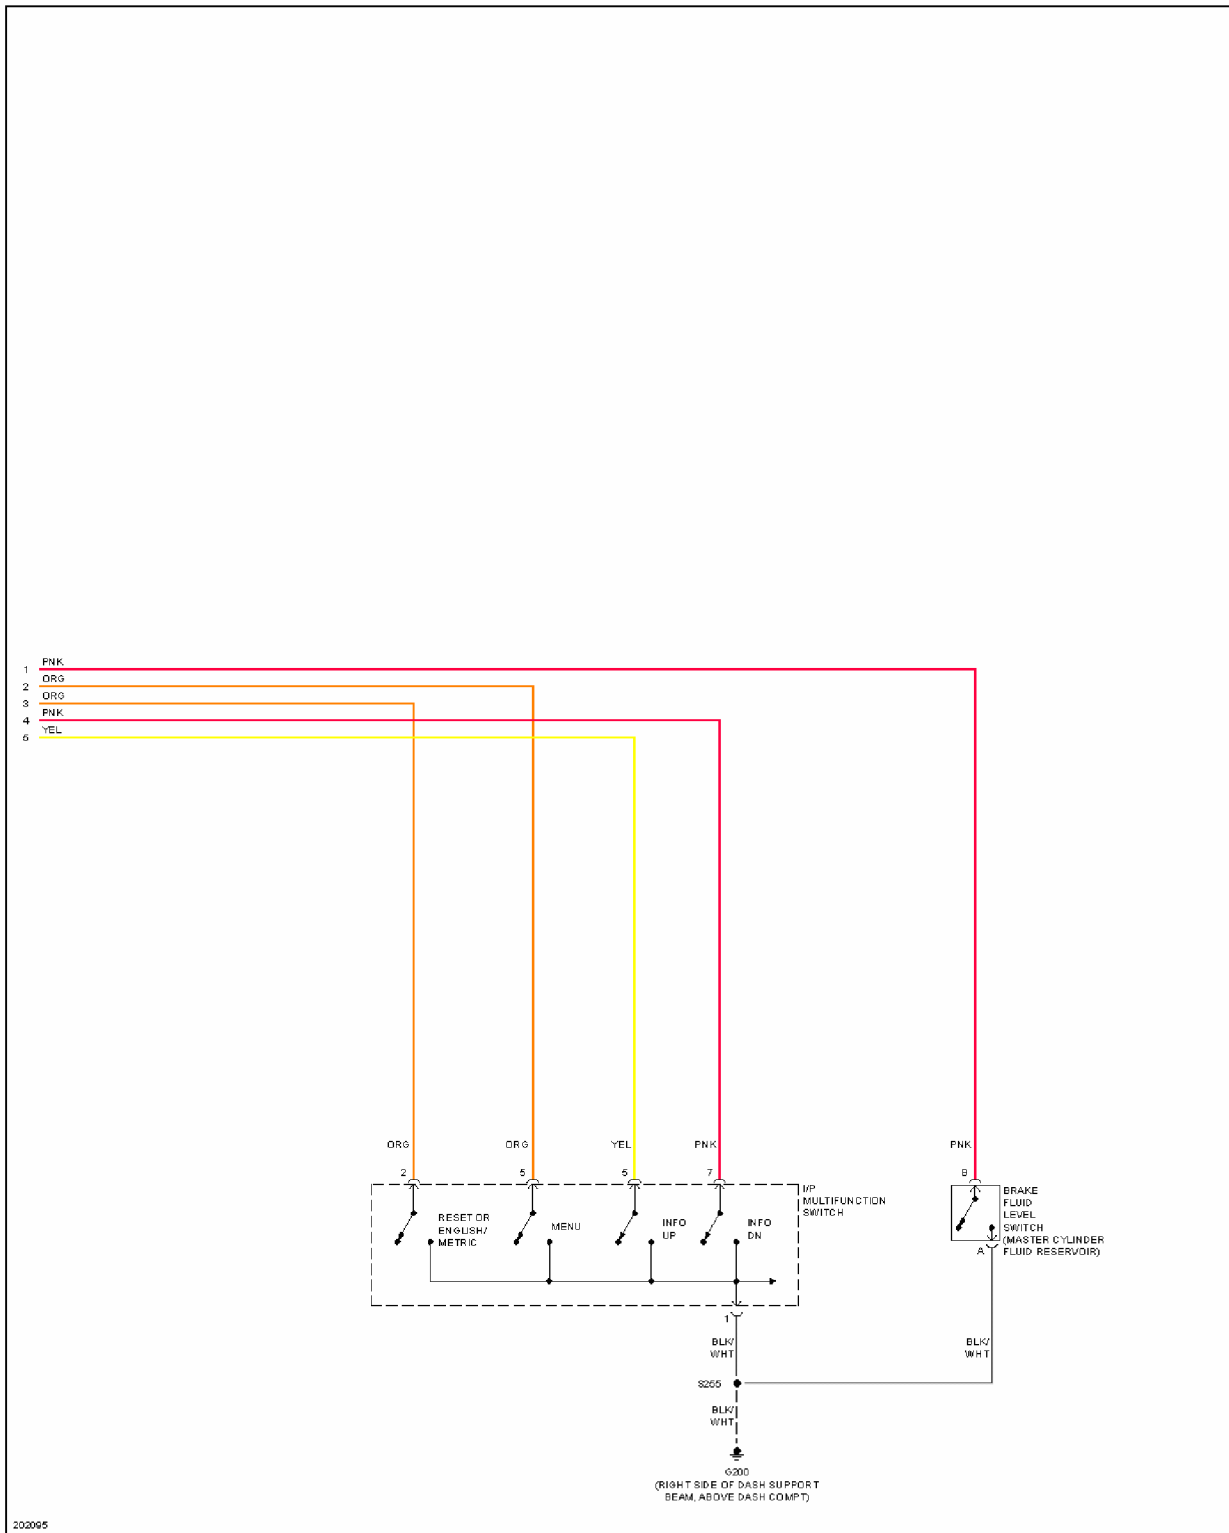

2005 Chevrolet Uplander

2005 SYSTEM WIRING DIAGRAMS Chevrolet - Uplander

Fig. 30: Instrument Cluster Circuit (2 of 2)

INTERIOR LIGHTS