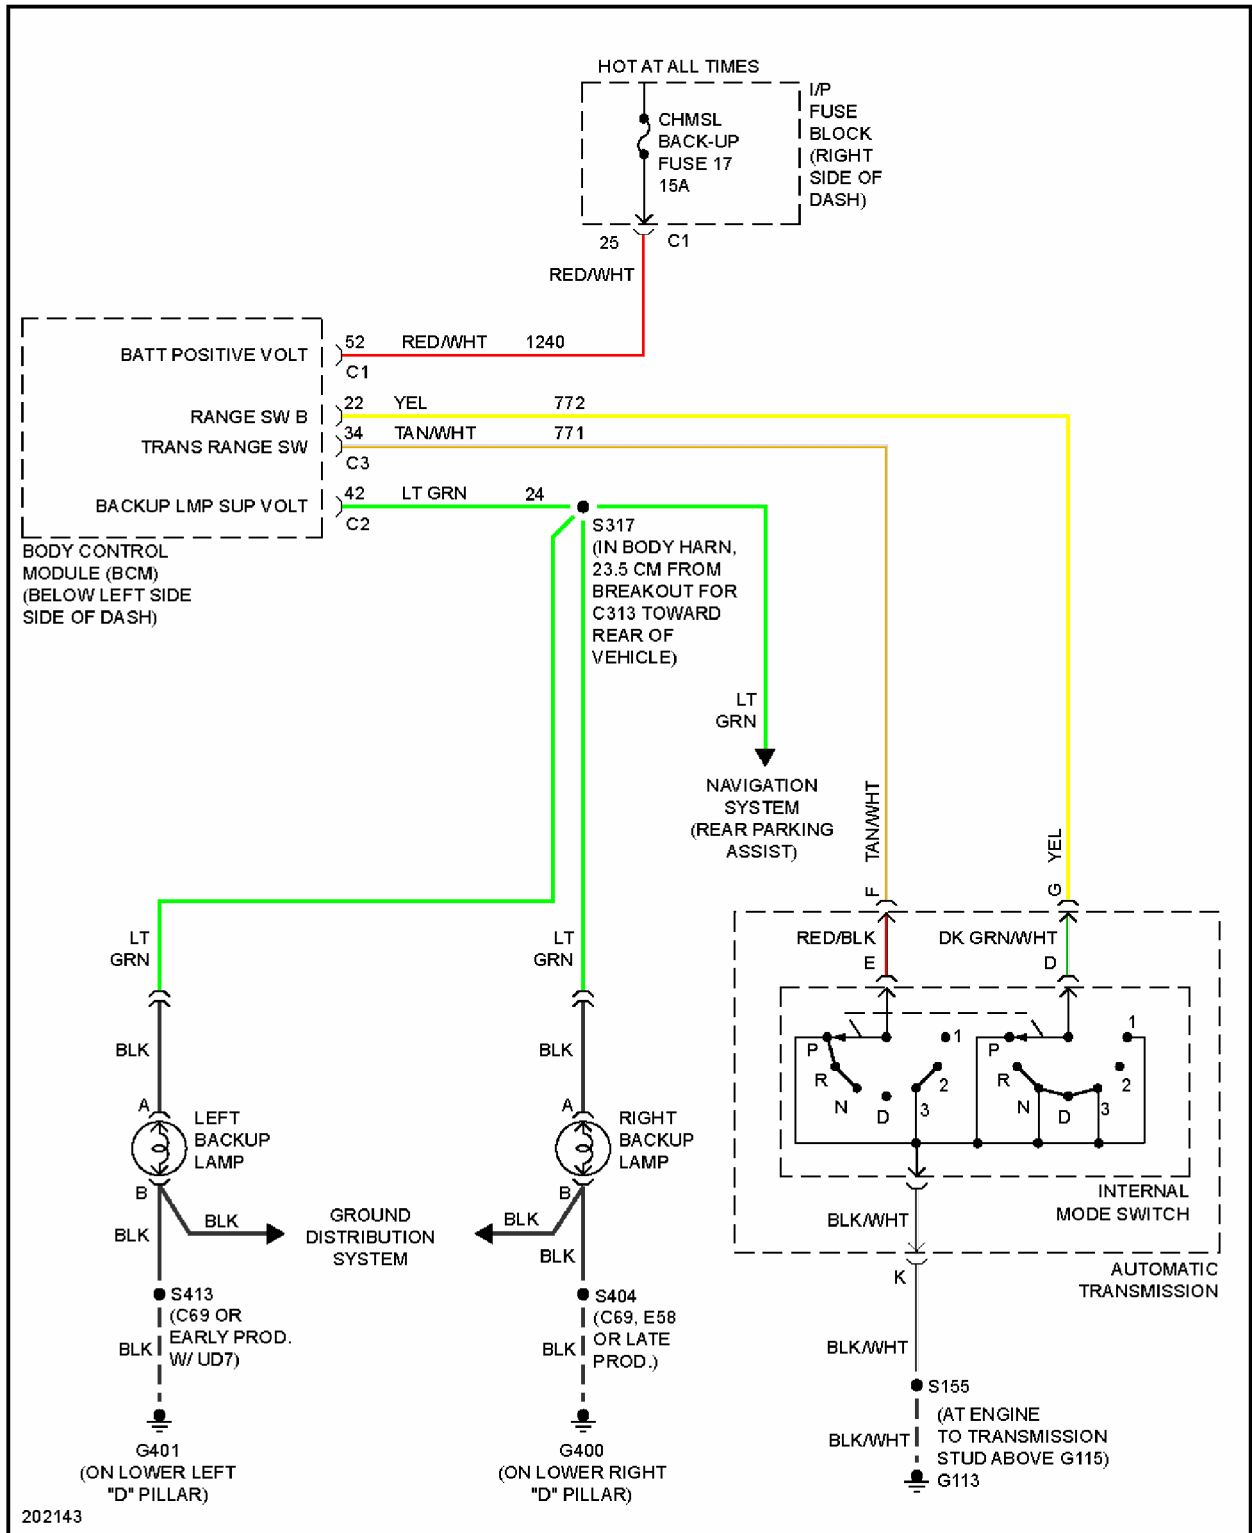

2005 Chevrolet Uplander

2005 SYSTEM WIRING DIAGRAMS Chevrolet - Uplander

Fig. 19: Backup Lamps Circuit