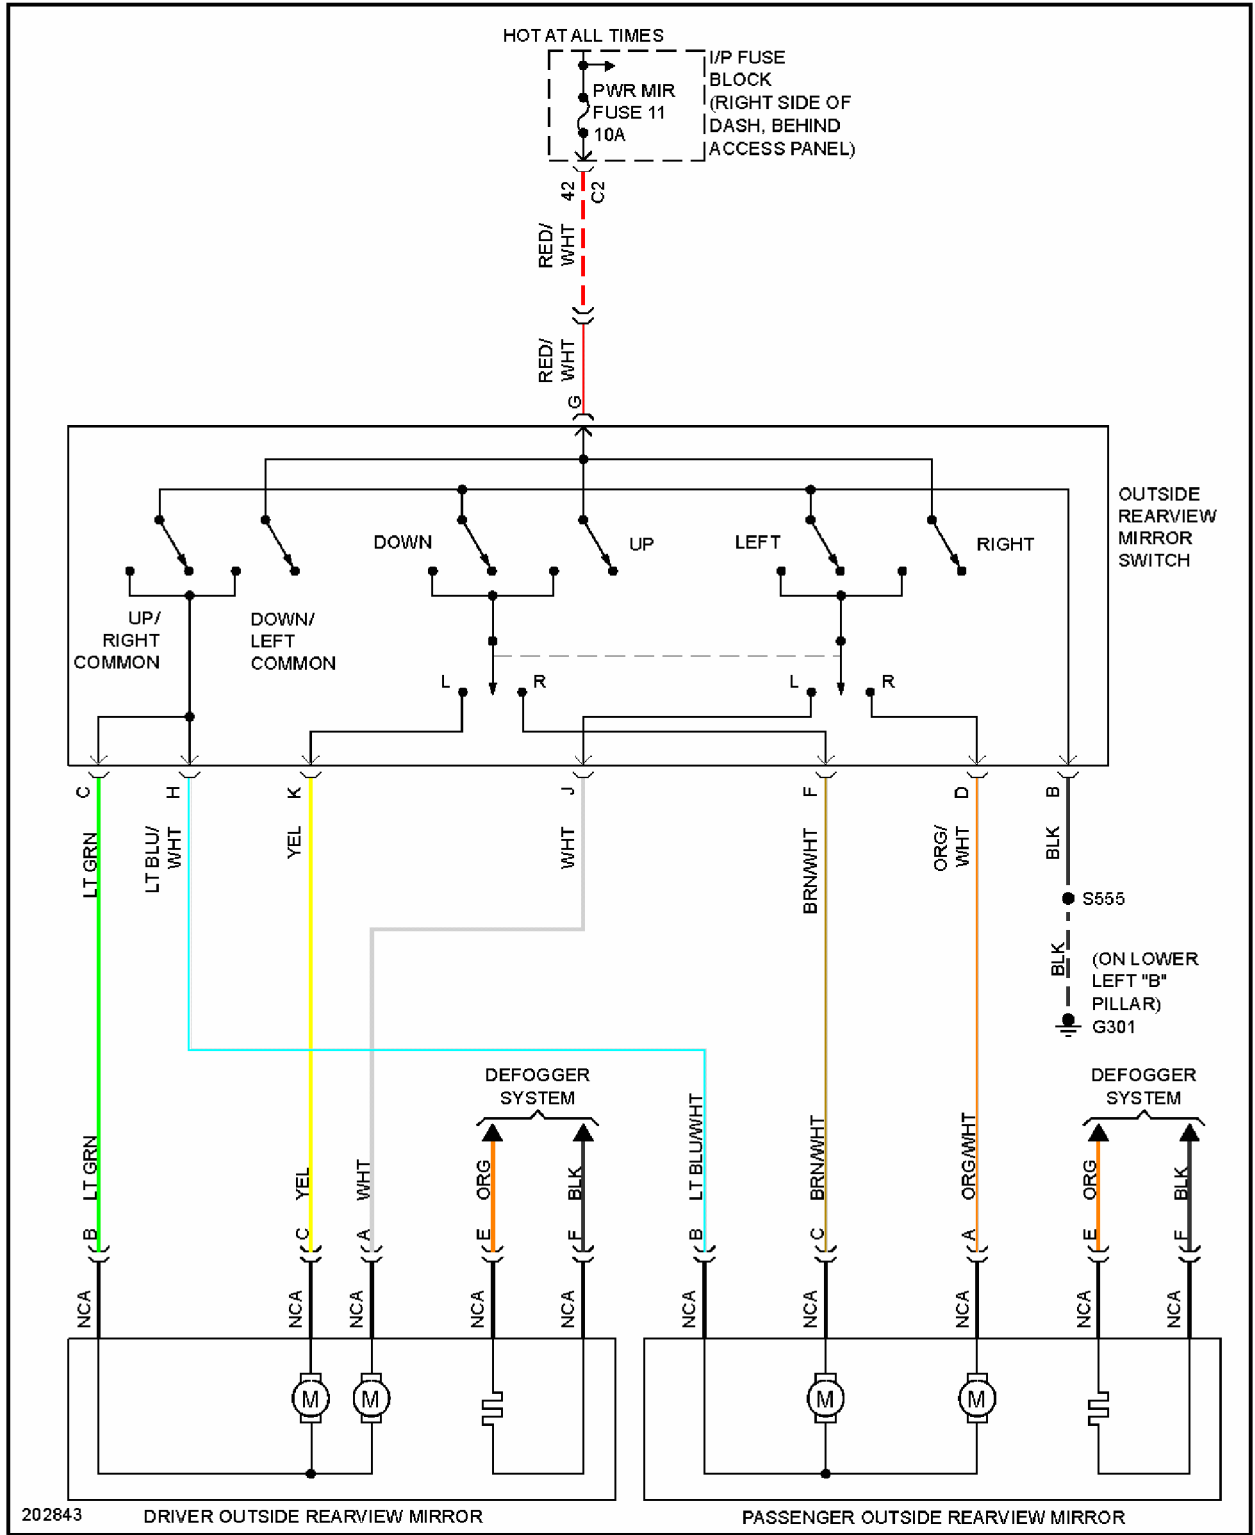

## 2005 SYSTEM WIRING DIAGRAMS Chevrolet - Uplander

Fig. 39: Power Mirrors Circuit