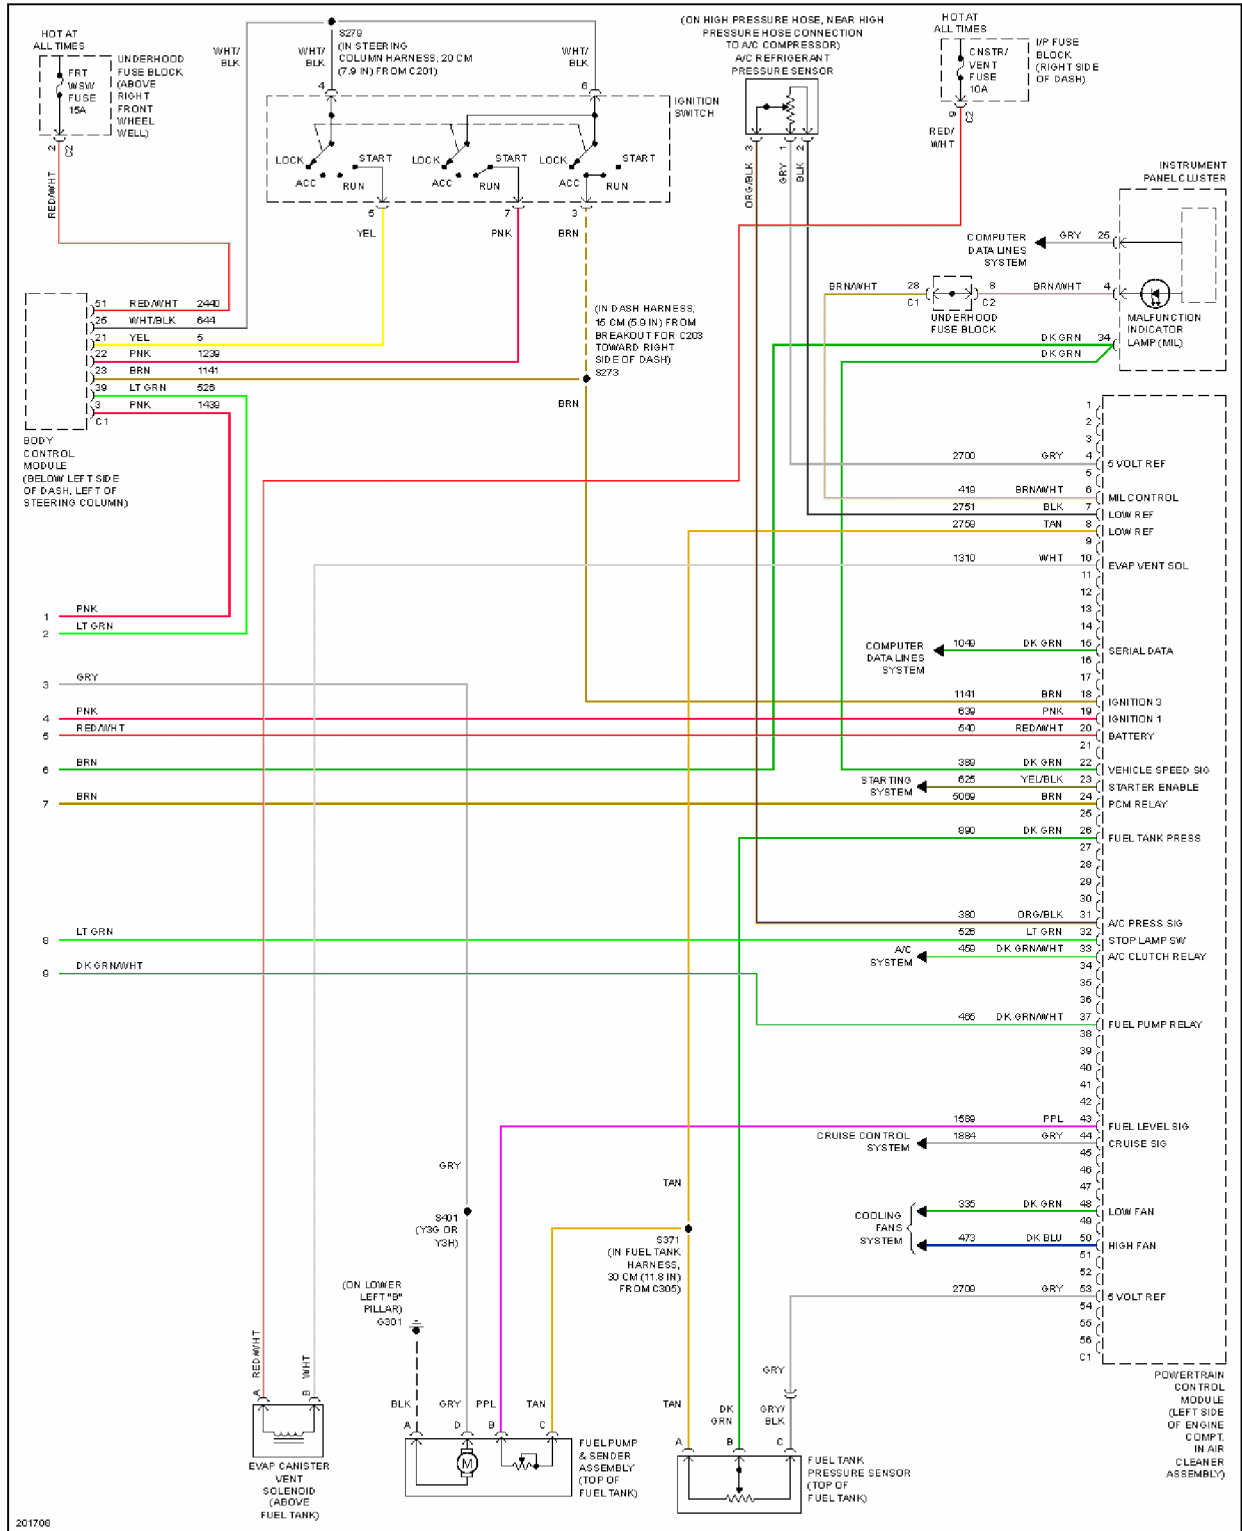

## 2005 SYSTEM WIRING DIAGRAMS Chevrolet - Uplander

Fig. 18: 3.5L VIN 8, Engine Performance Circuit (4 of 4)