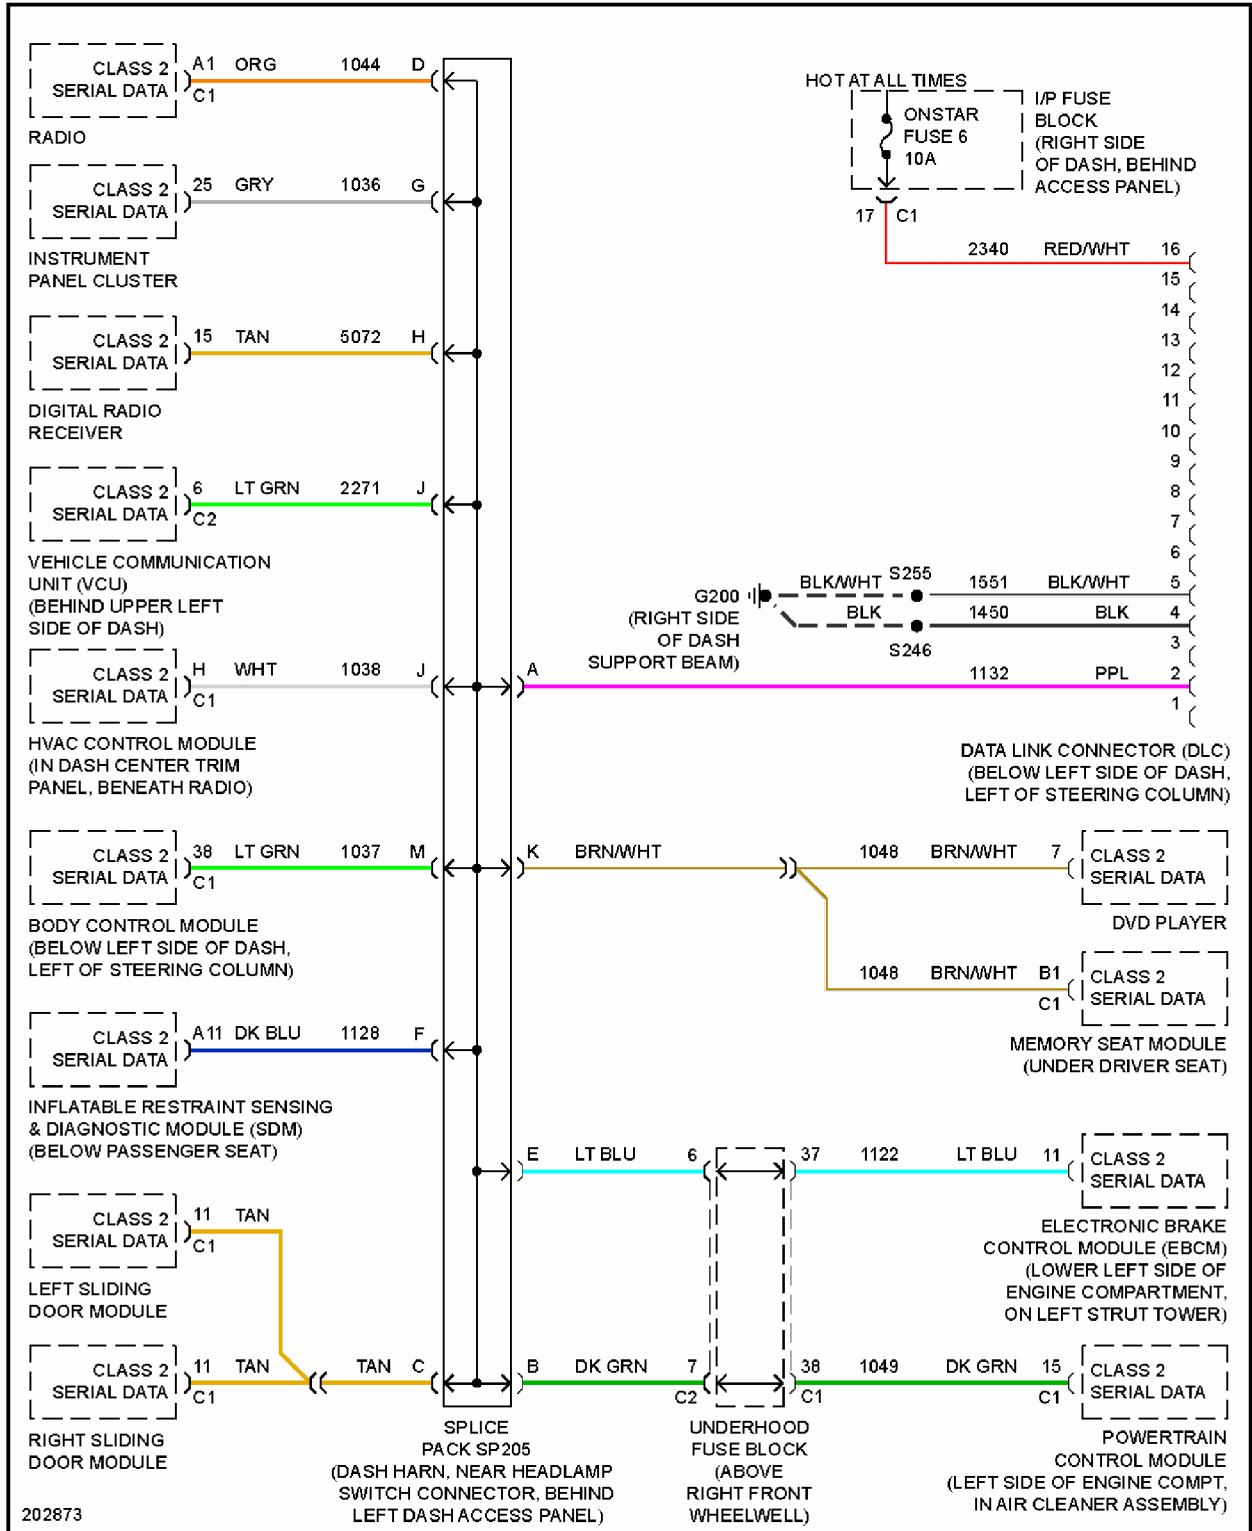

### COMPUTER DATA LINES

## 2005 SYSTEM WIRING DIAGRAMS Chevrolet - Uplander

Fig. 10: Computer Data Lines Circuit