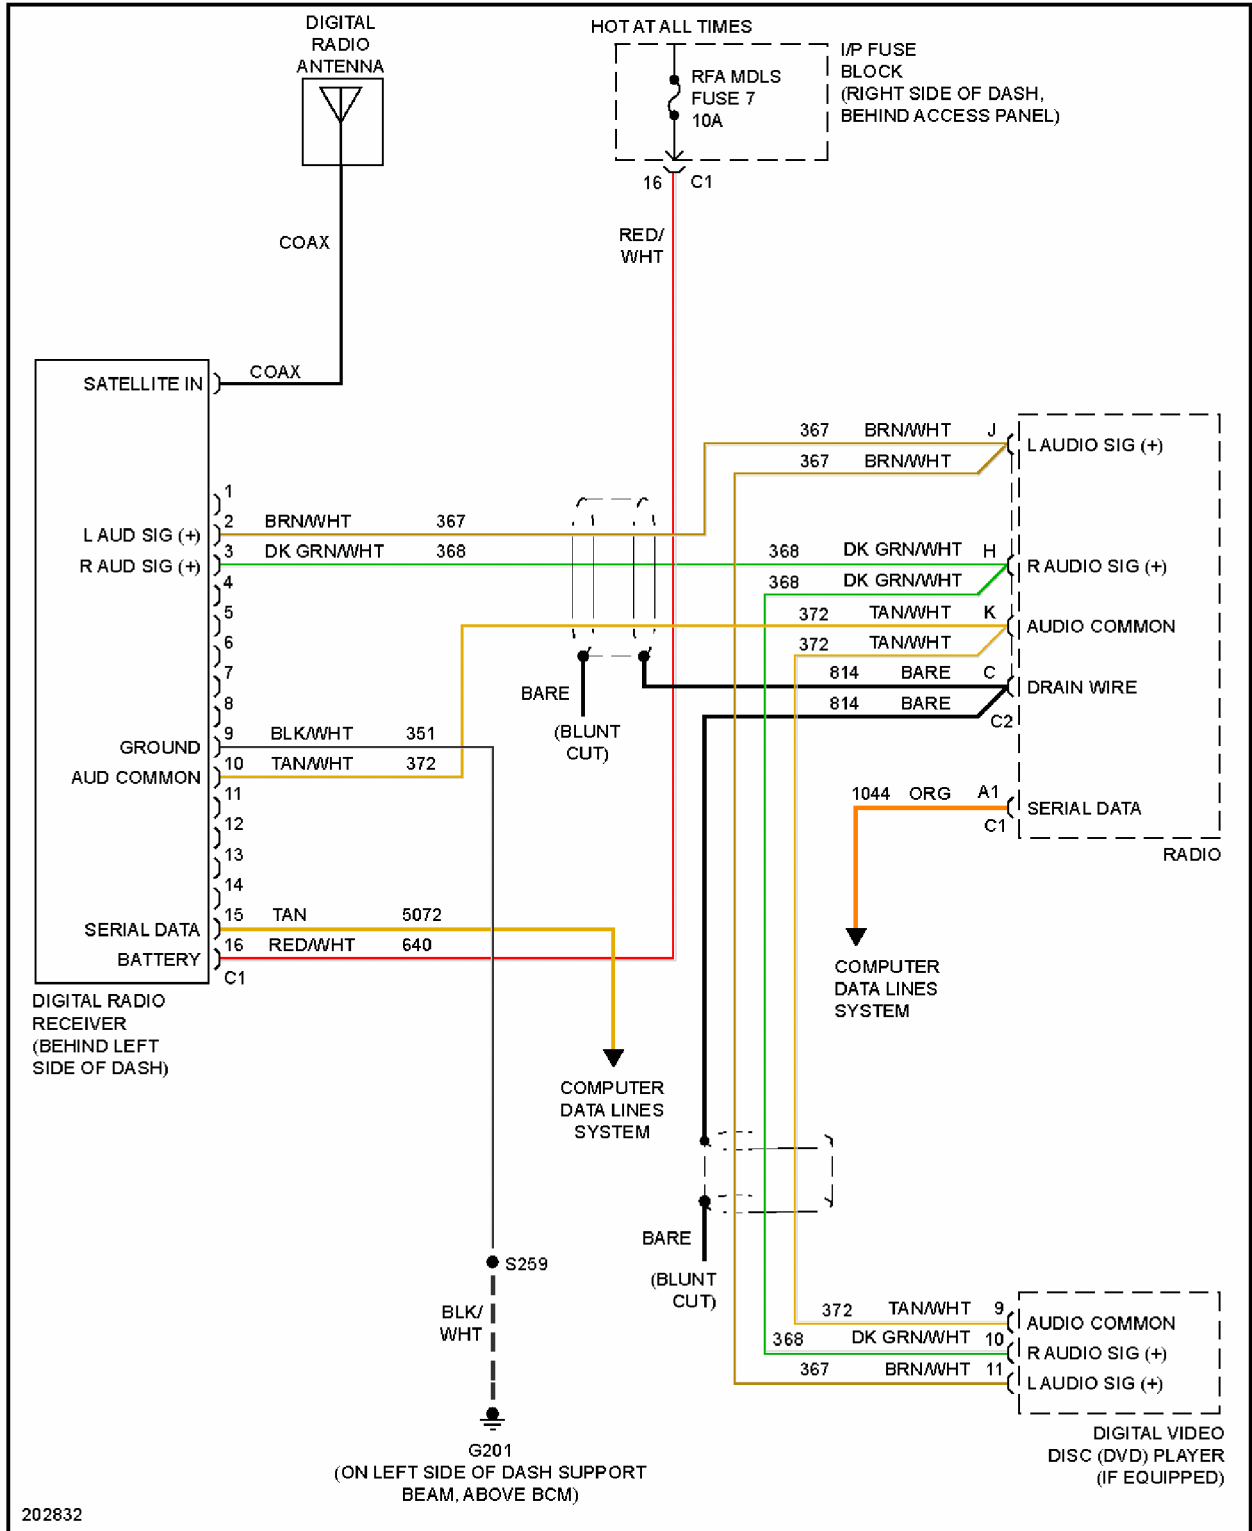

Fig. 49: Radio Circuit, W/O Rear Entertainment

2005 Chevrolet Uplander

2005 SYSTEM WIRING DIAGRAMS Chevrolet - Uplander

Fig. 50: Satellite Radio Circuit

SHIFT INTERLOCK