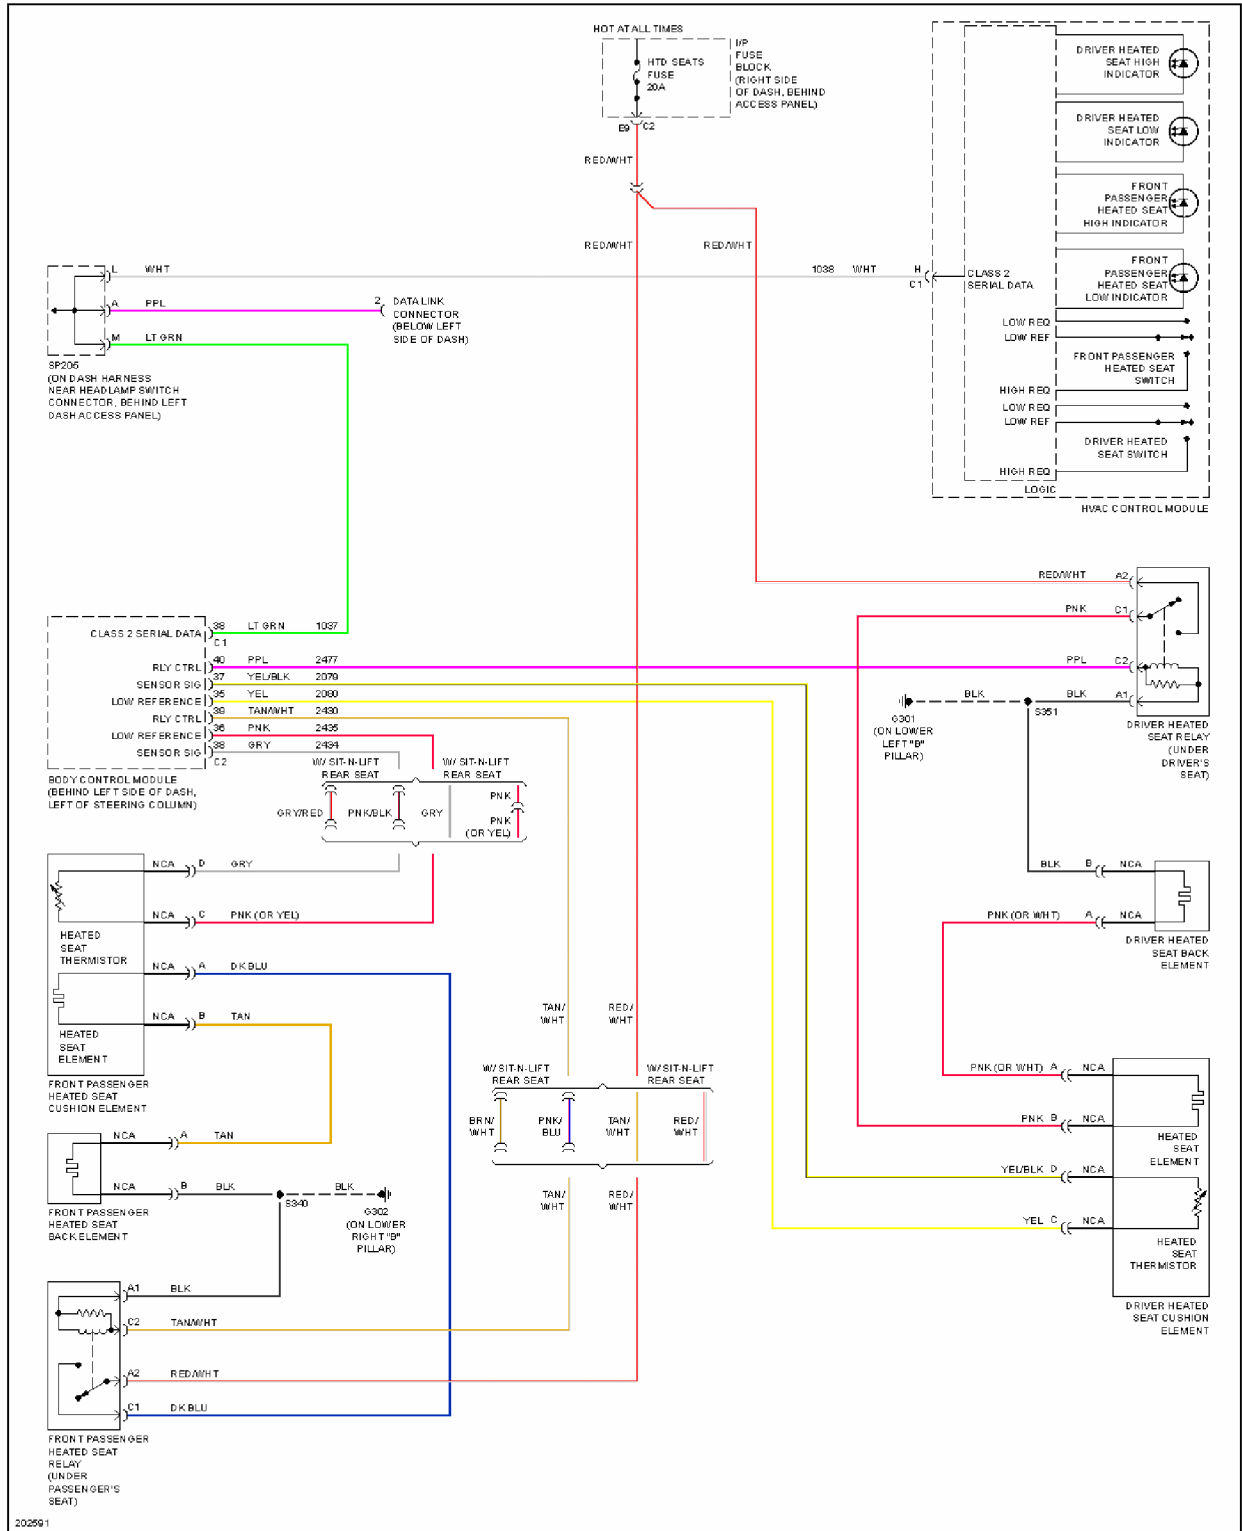

Fig. 40: Driver Seat Circuit

2005 Chevrolet Uplander

2005 SYSTEM WIRING DIAGRAMS Chevrolet - Uplander