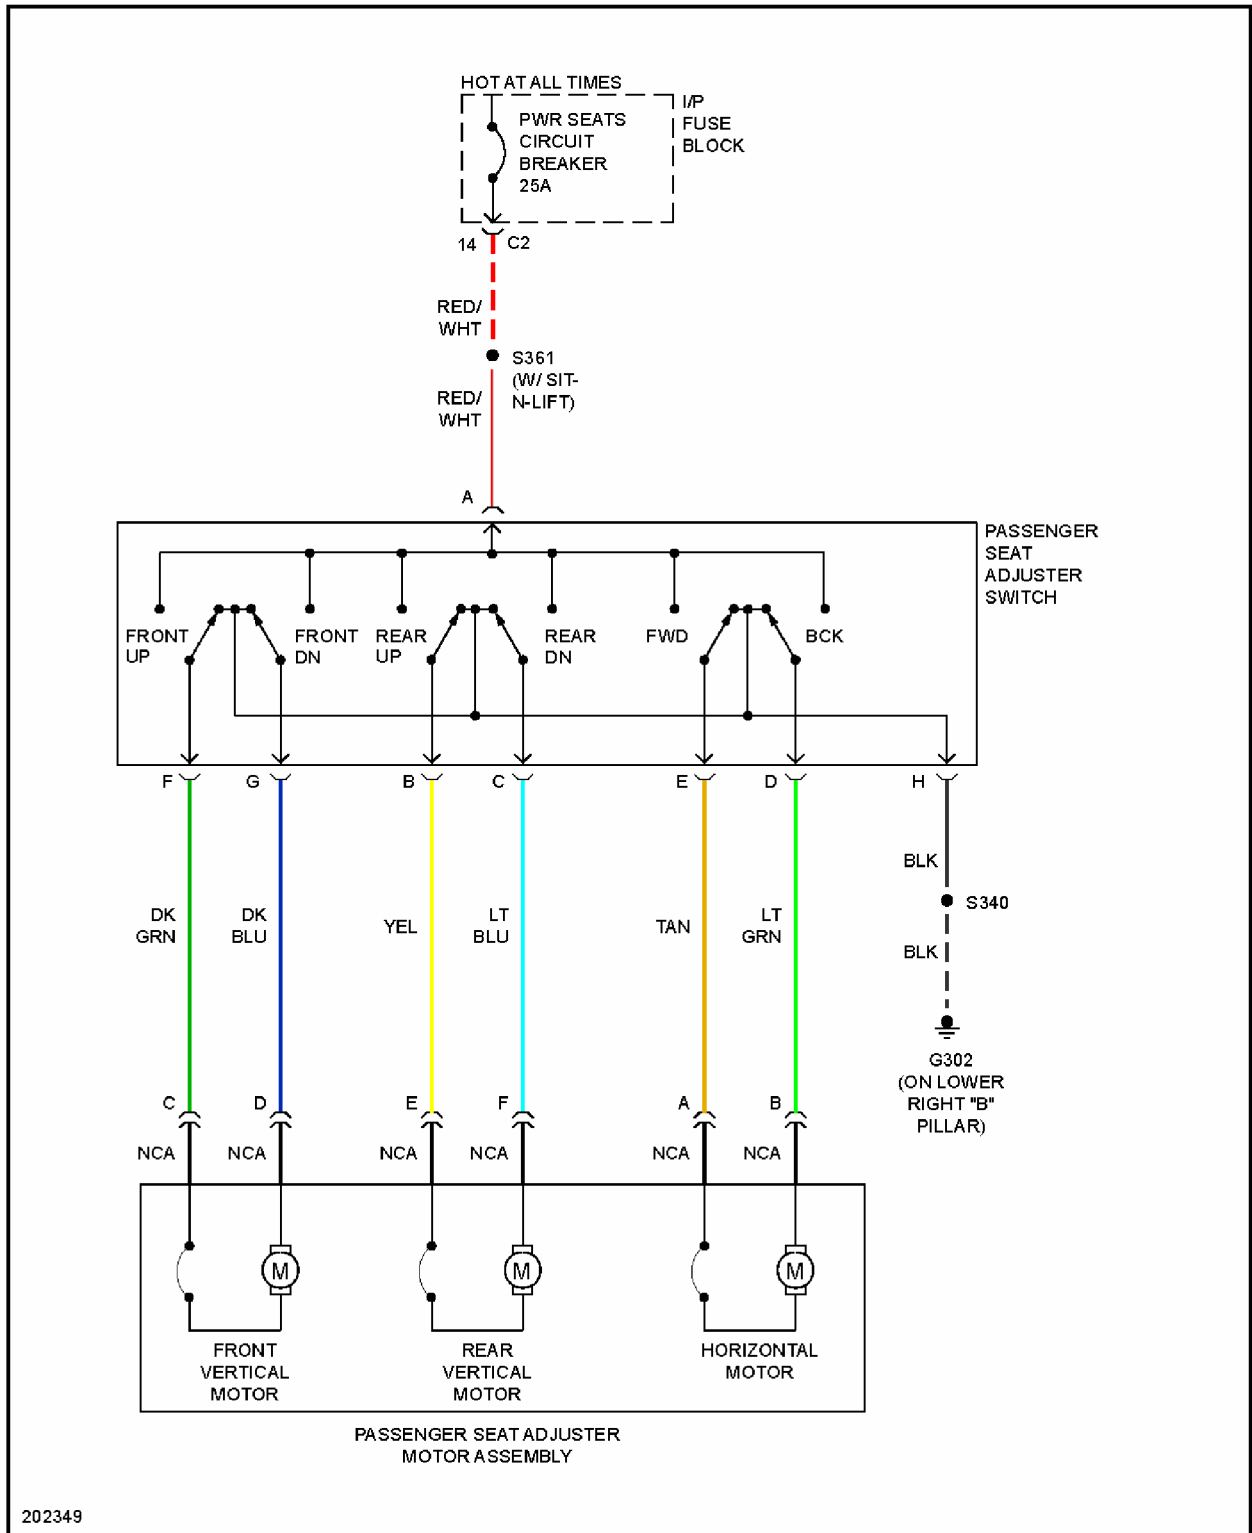

2005 Chevrolet Uplander

2005 SYSTEM WIRING DIAGRAMS Chevrolet - Uplander