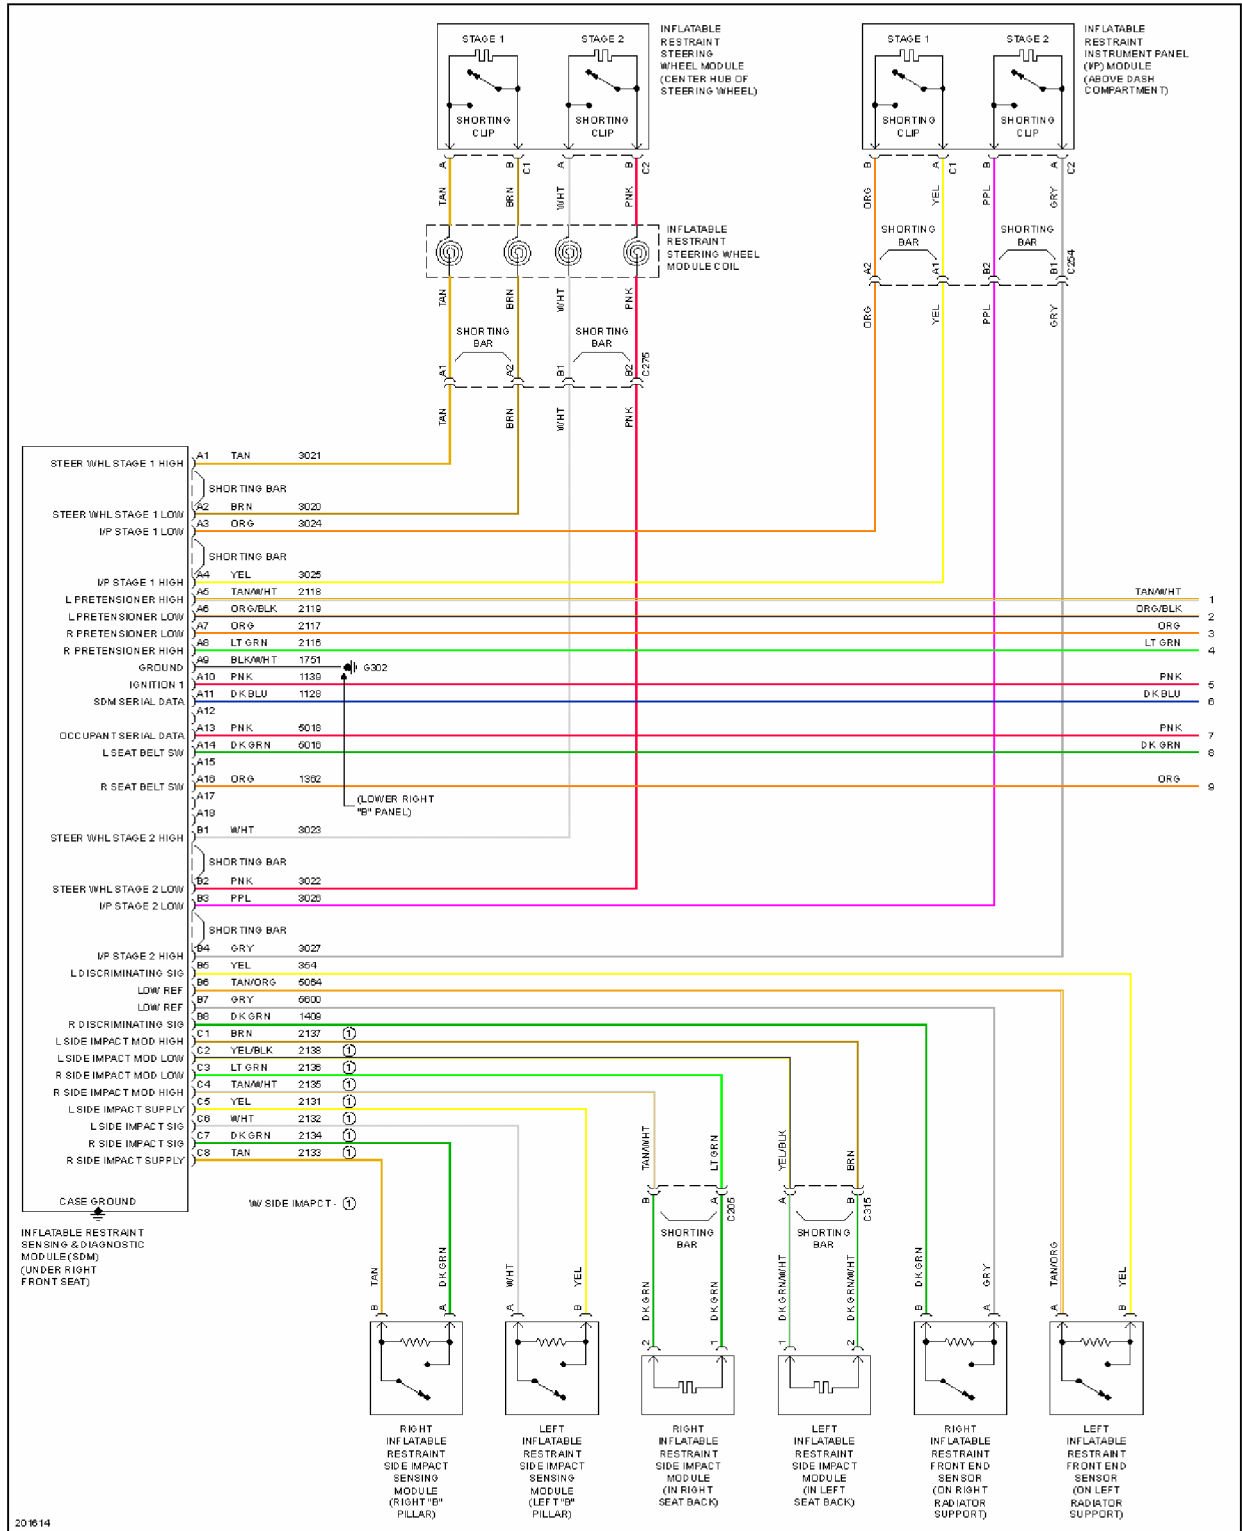

## 2005 SYSTEM WIRING DIAGRAMS Chevrolet - Uplander

Fig. 54: Supplemental Restraints Circuit (1 of 2)