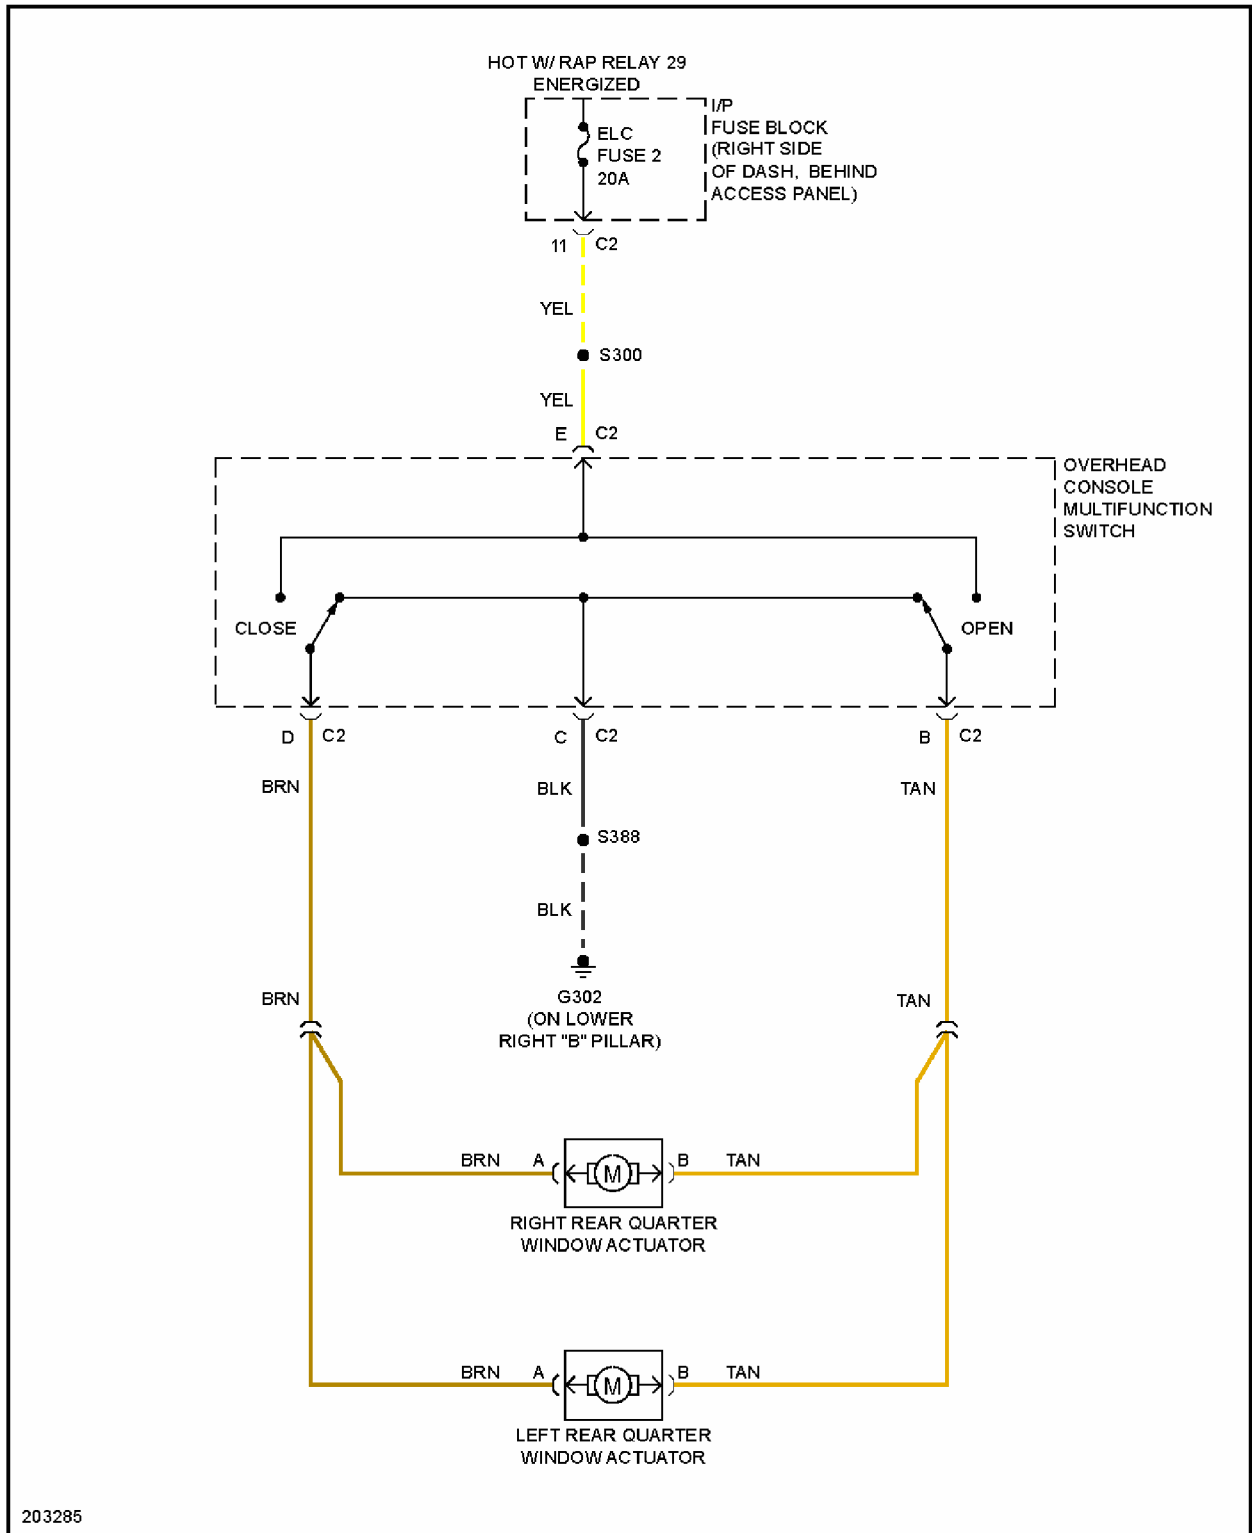

## 2005 SYSTEM WIRING DIAGRAMS Chevrolet - Uplander

Fig. 47: Rear Quarter Windows Circuit

RADIO