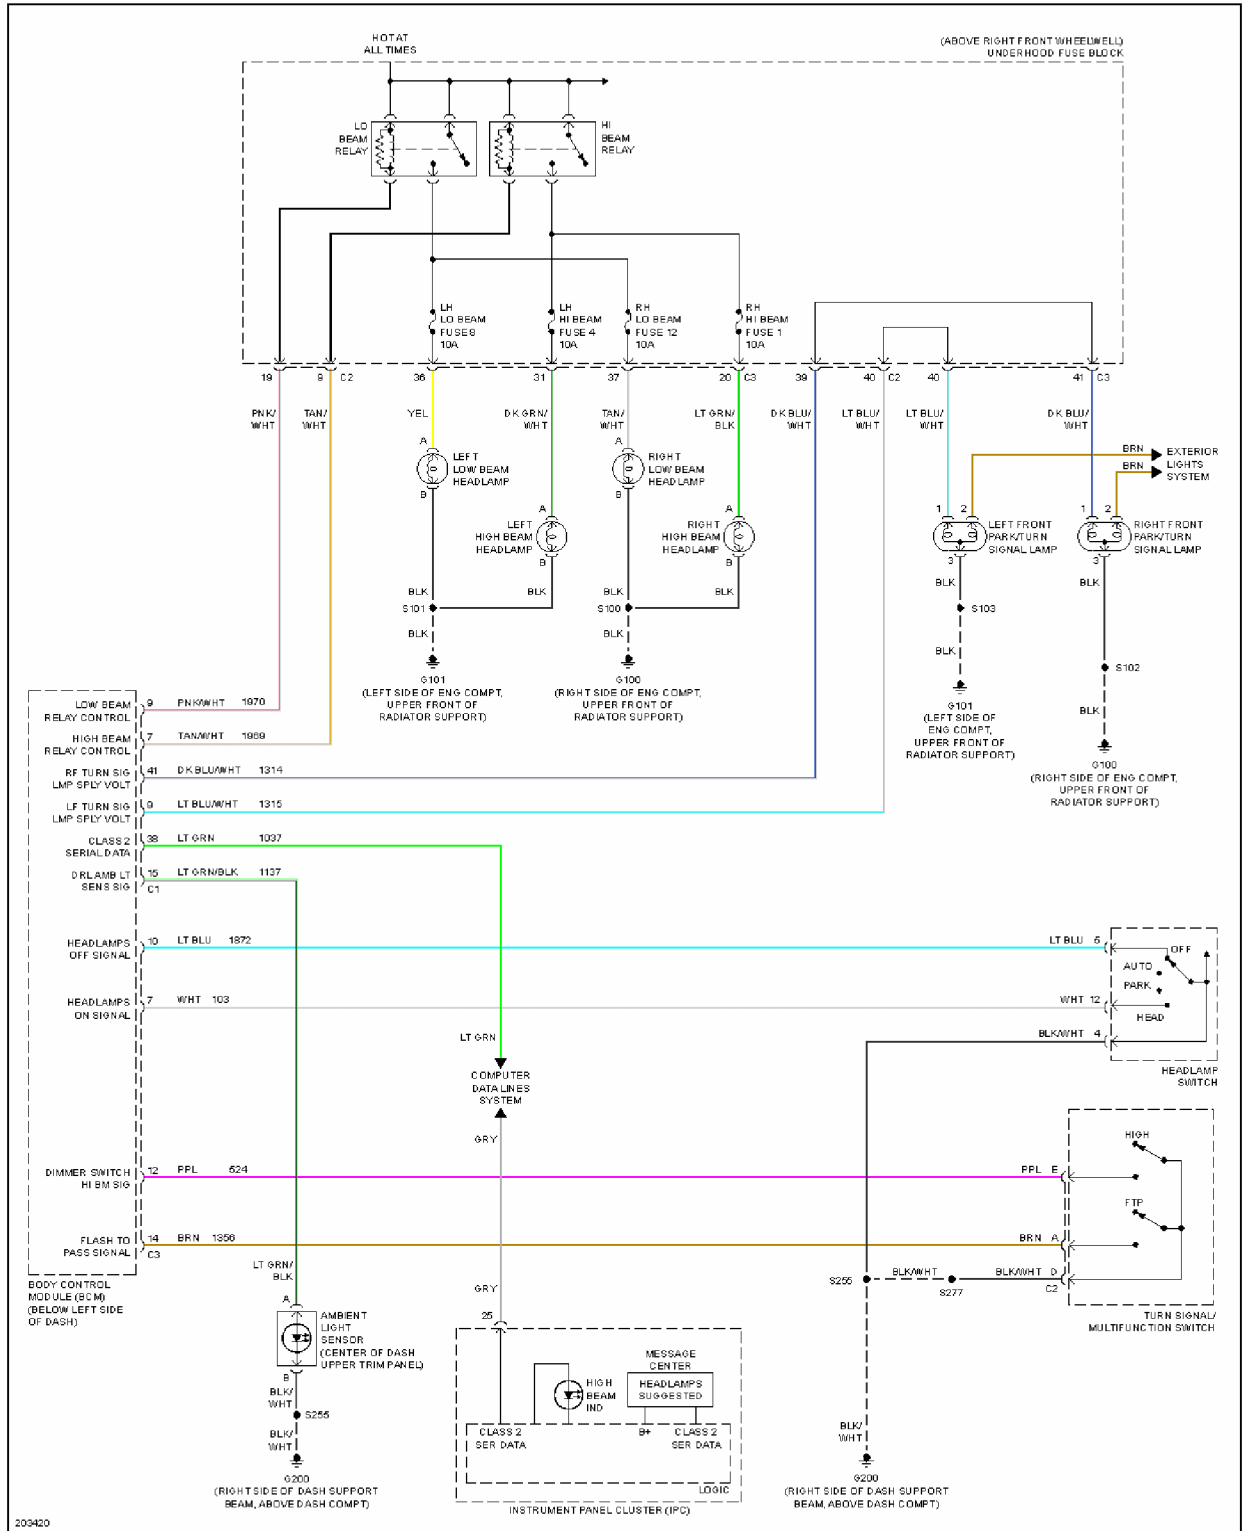

## 2005 SYSTEM WIRING DIAGRAMS Chevrolet - Uplander

Fig. 27: Headlights Circuit

HORN