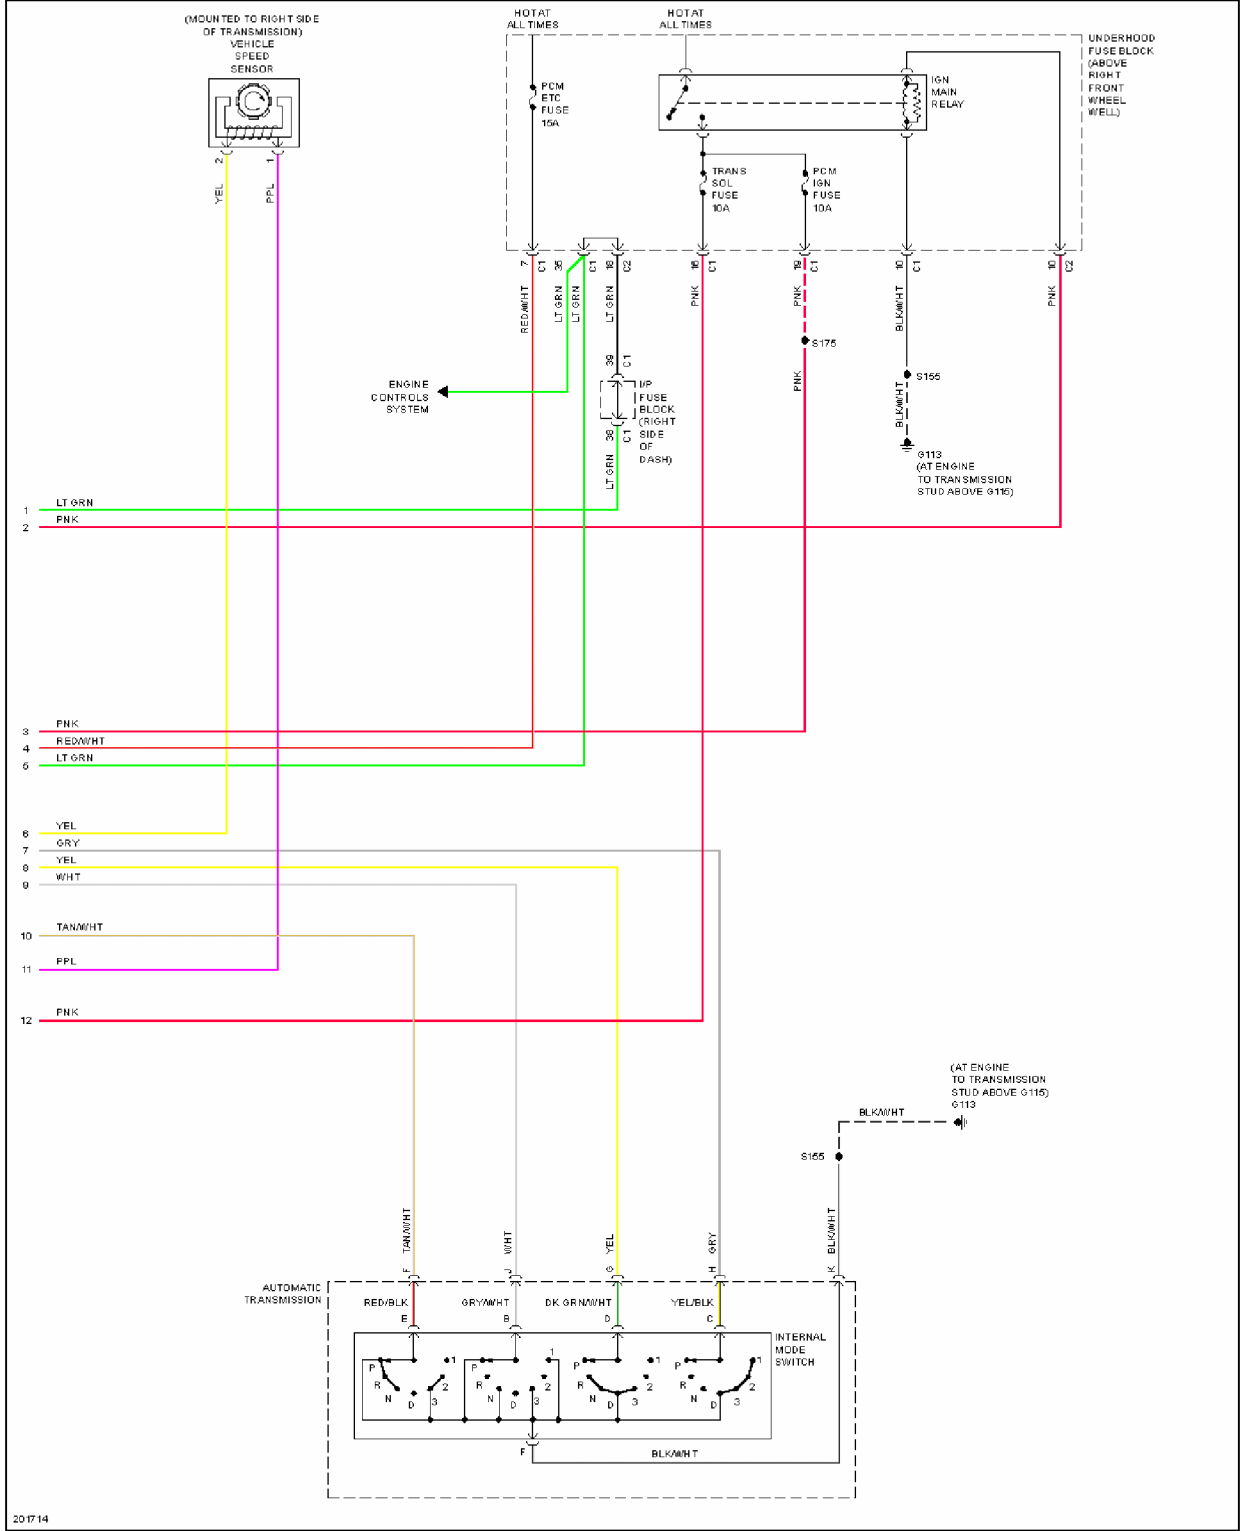

## 2005 SYSTEM WIRING DIAGRAMS Chevrolet - Uplander

Fig. 57: A/T Circuit (2 of 2)