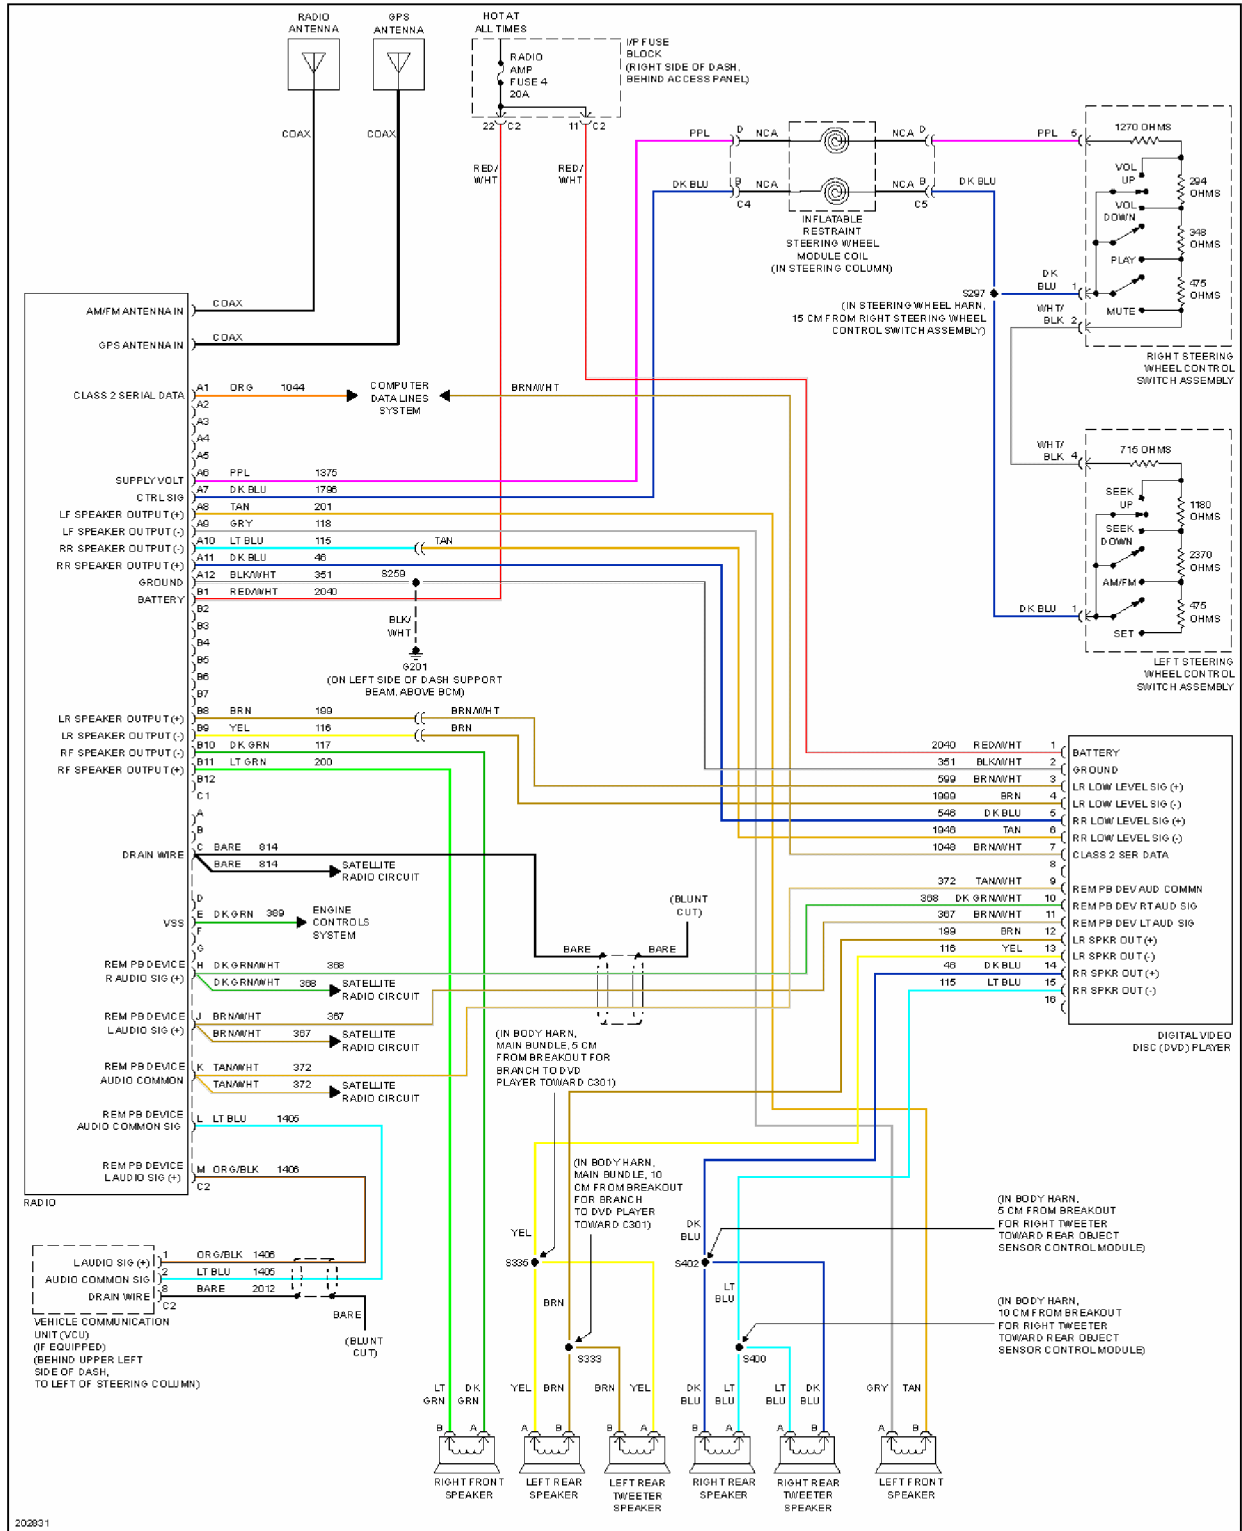

2005 Chevrolet Uplander

2005 SYSTEM WIRING DIAGRAMS Chevrolet - Uplander