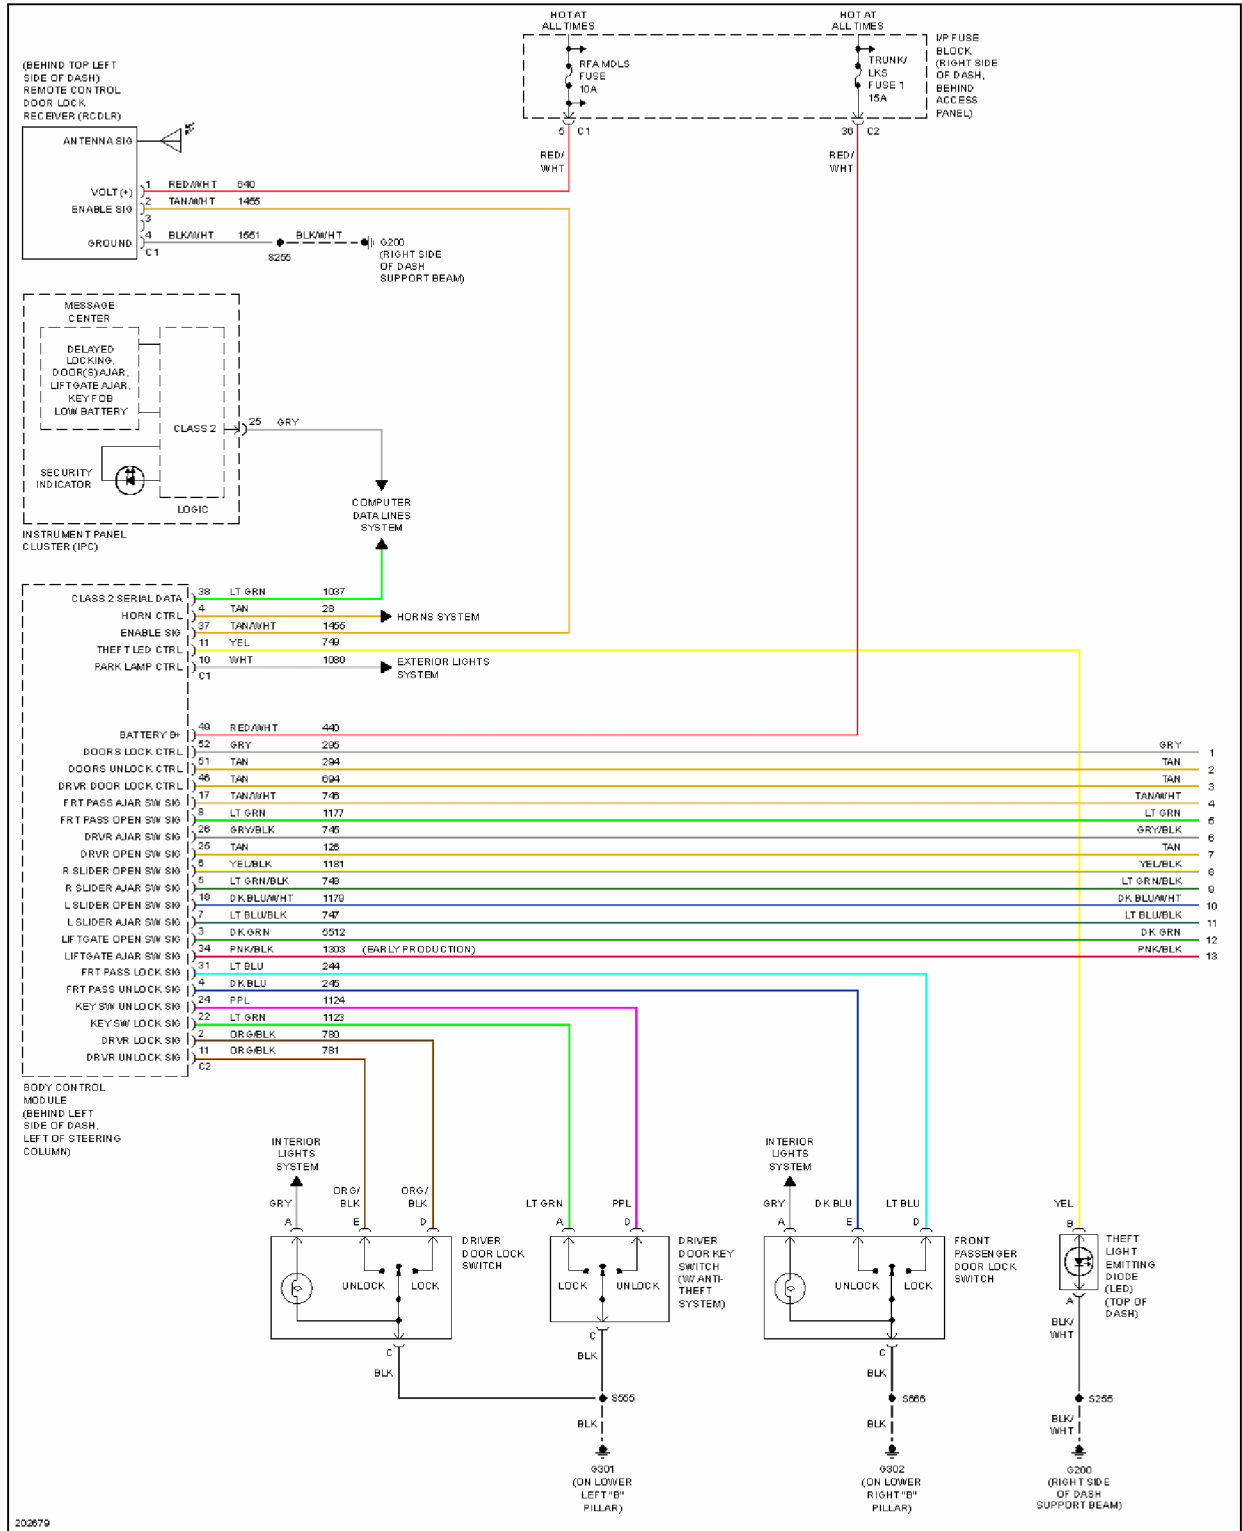

## 2005 SYSTEM WIRING DIAGRAMS Chevrolet - Uplander

Fig. 6: Forced Entry Circuit (1 of 2)