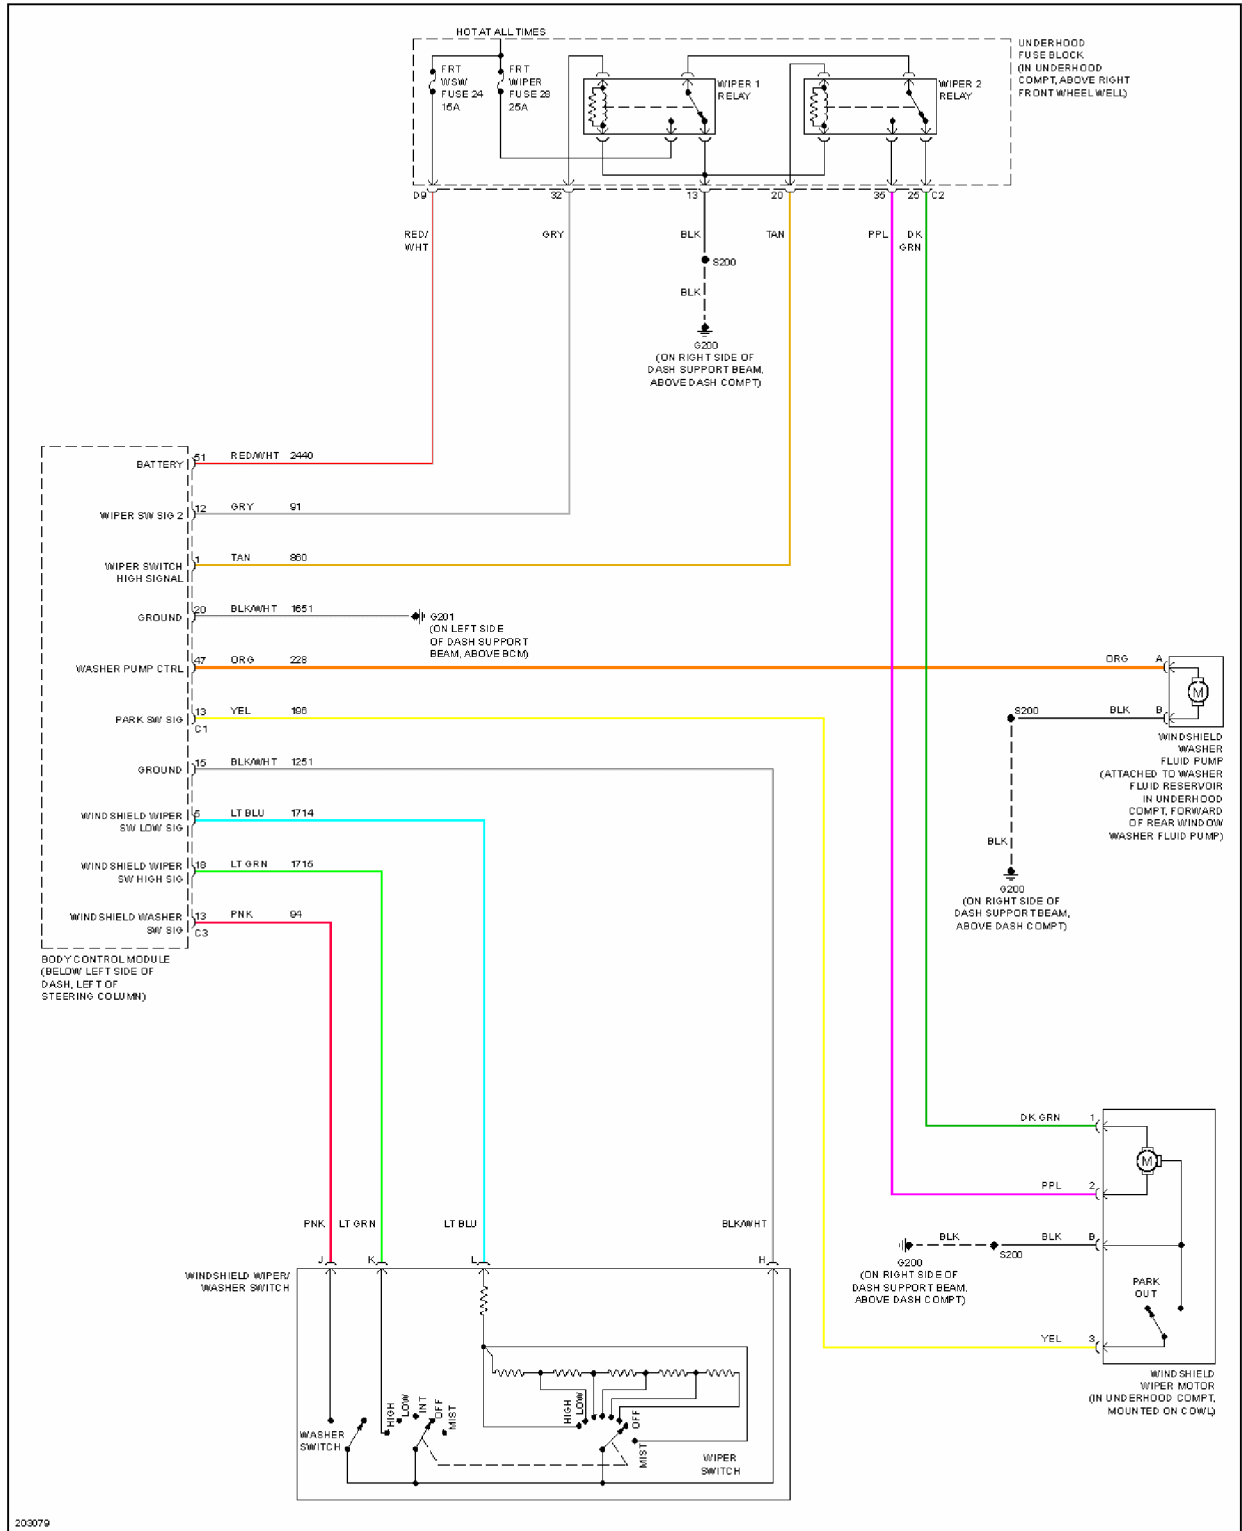

2005 Chevrolet Uplander

2005 SYSTEM WIRING DIAGRAMS Chevrolet - Uplander