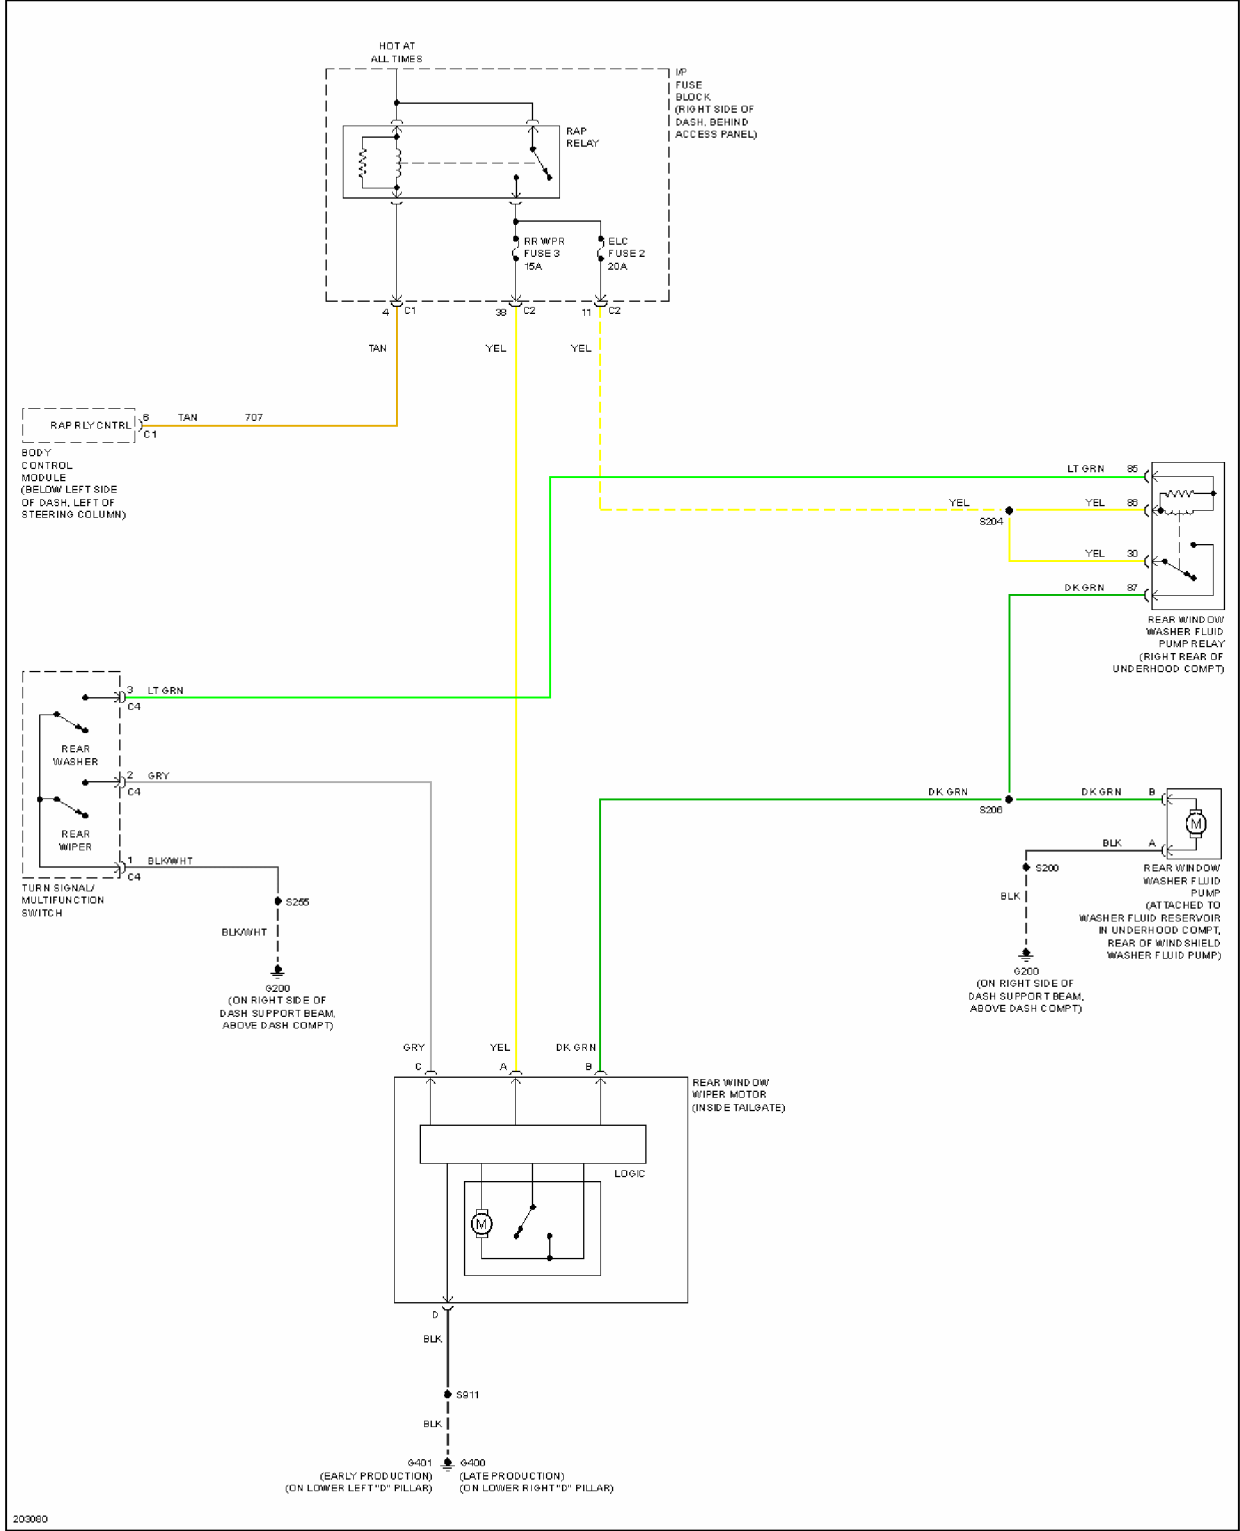

Fig. 60: Front Wiper/Washer Circuit

2005 Chevrolet Uplander

2005 SYSTEM WIRING DIAGRAMS Chevrolet - Uplander

Fig. 61: Rear Wiper/Washer Circuit