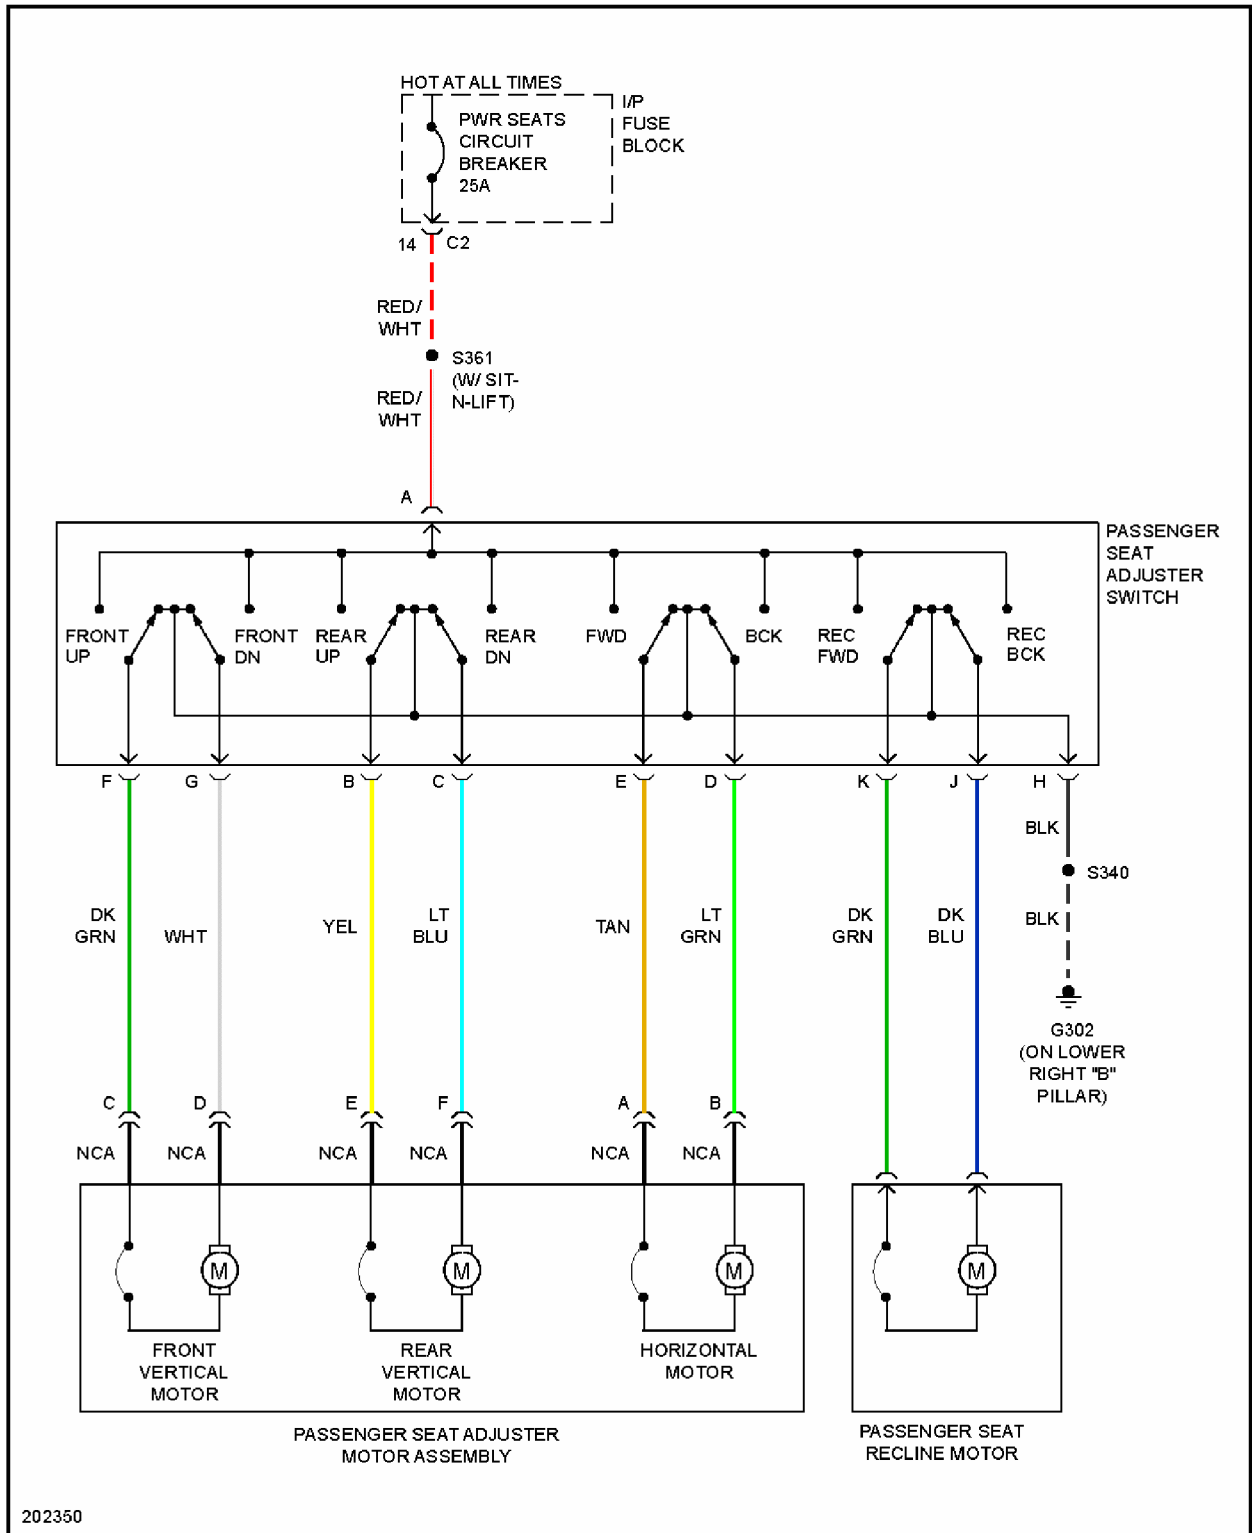

Fig. 41: Heated Seats Circuit

2005 Chevrolet Uplander

2005 SYSTEM WIRING DIAGRAMS Chevrolet - Uplander

Fig. 42: Passenger Full Feature Seat Circuit