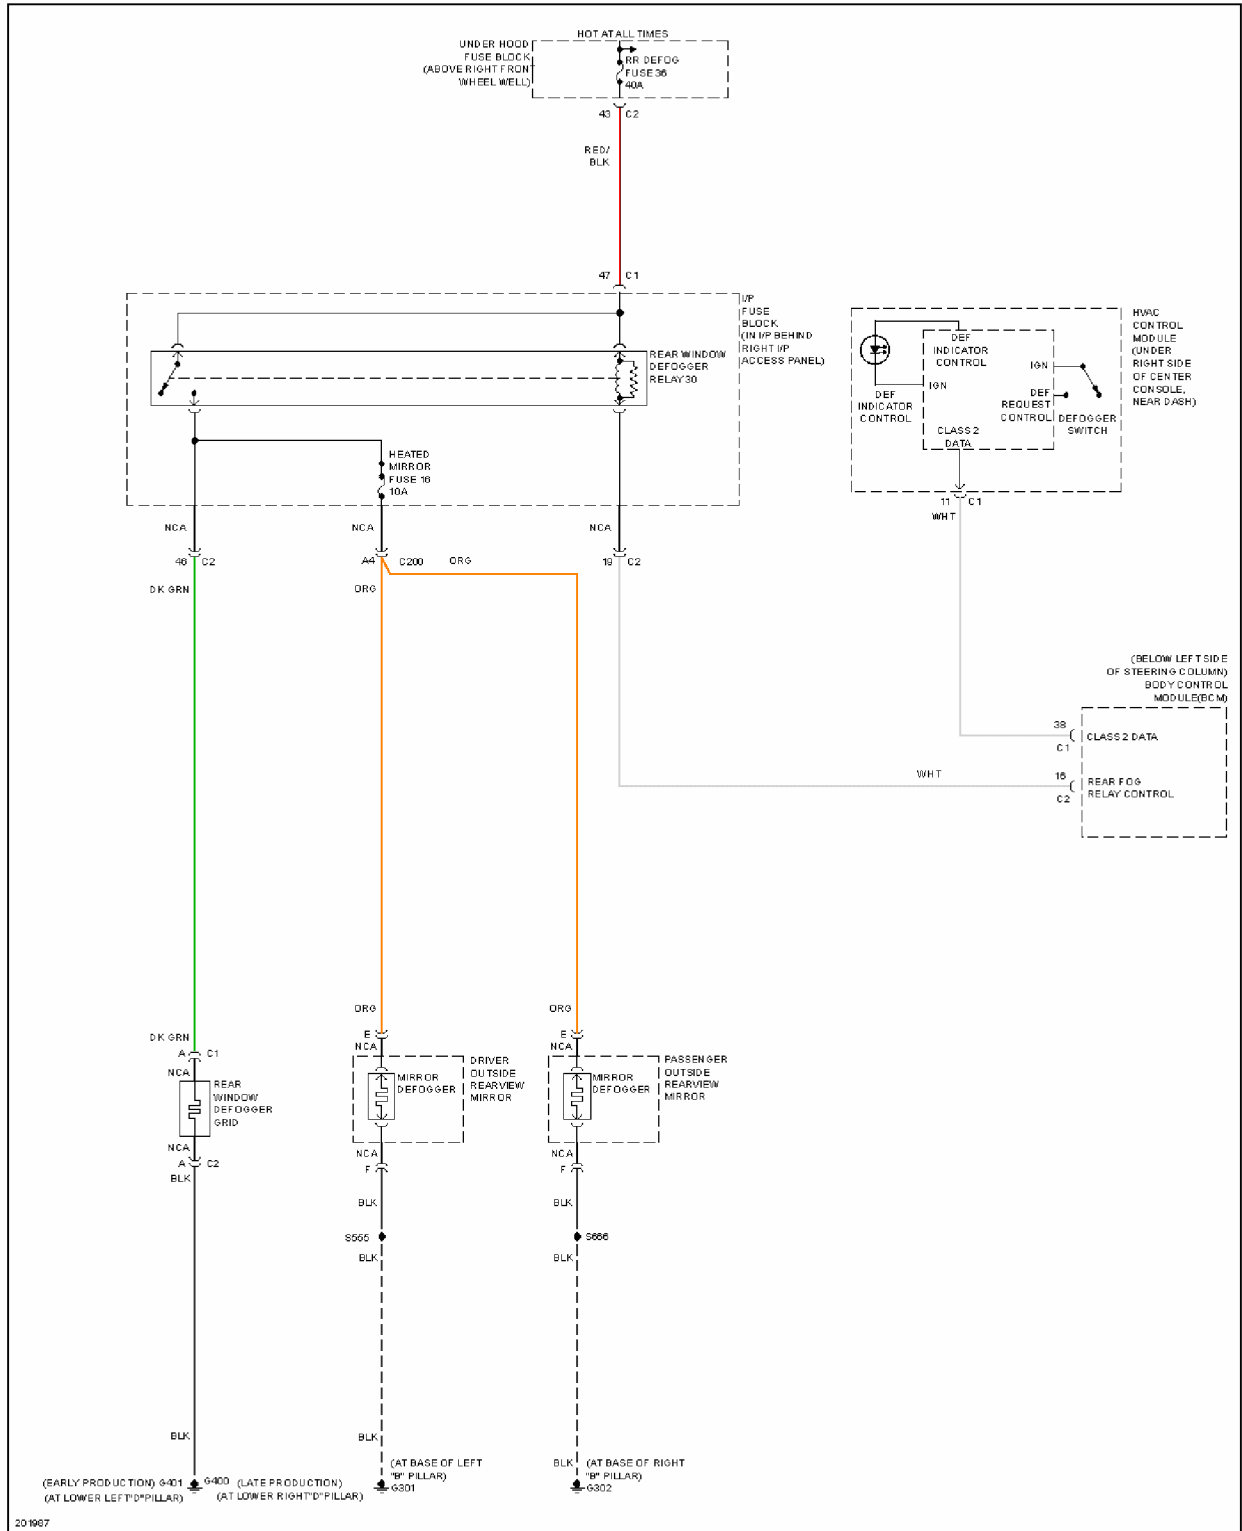

## 2005 SYSTEM WIRING DIAGRAMS Chevrolet - Uplander

Fig. 13: Defoggers Circuit