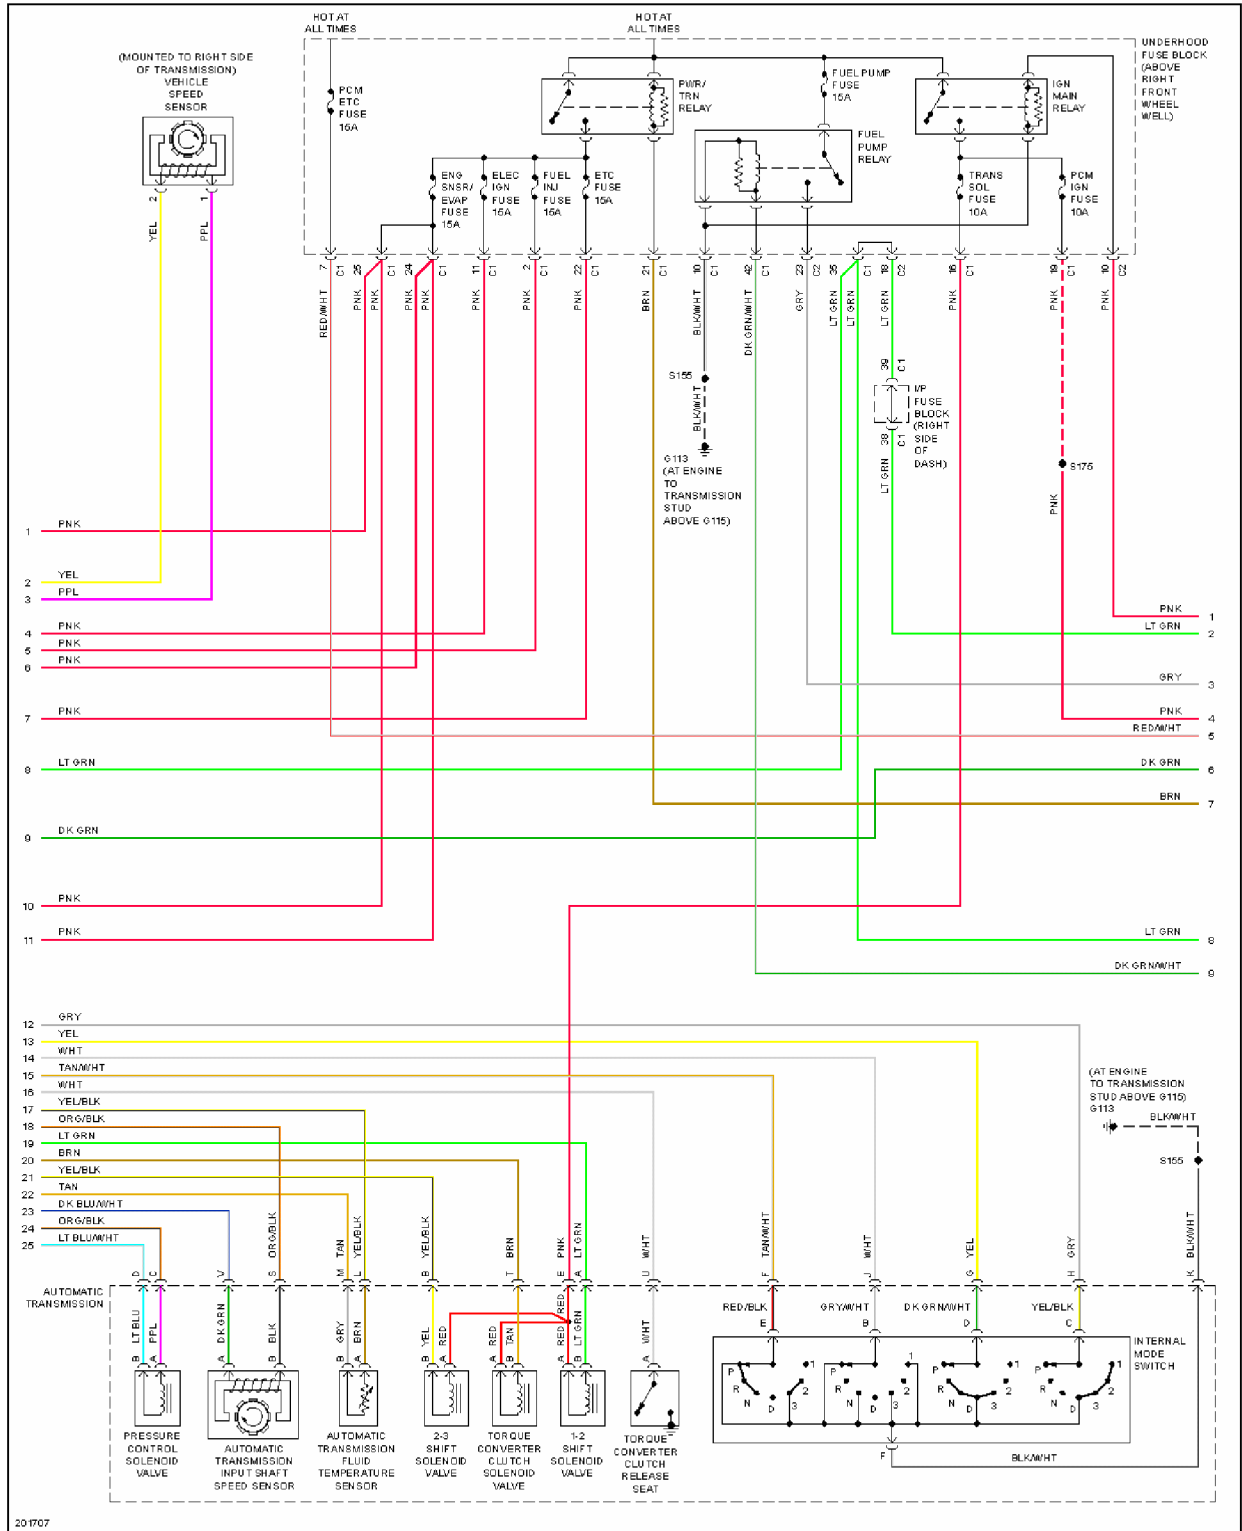

## 2005 SYSTEM WIRING DIAGRAMS Chevrolet - Uplander

Fig. 17: 3.5L VIN 8, Engine Performance Circuit (3 of 4)