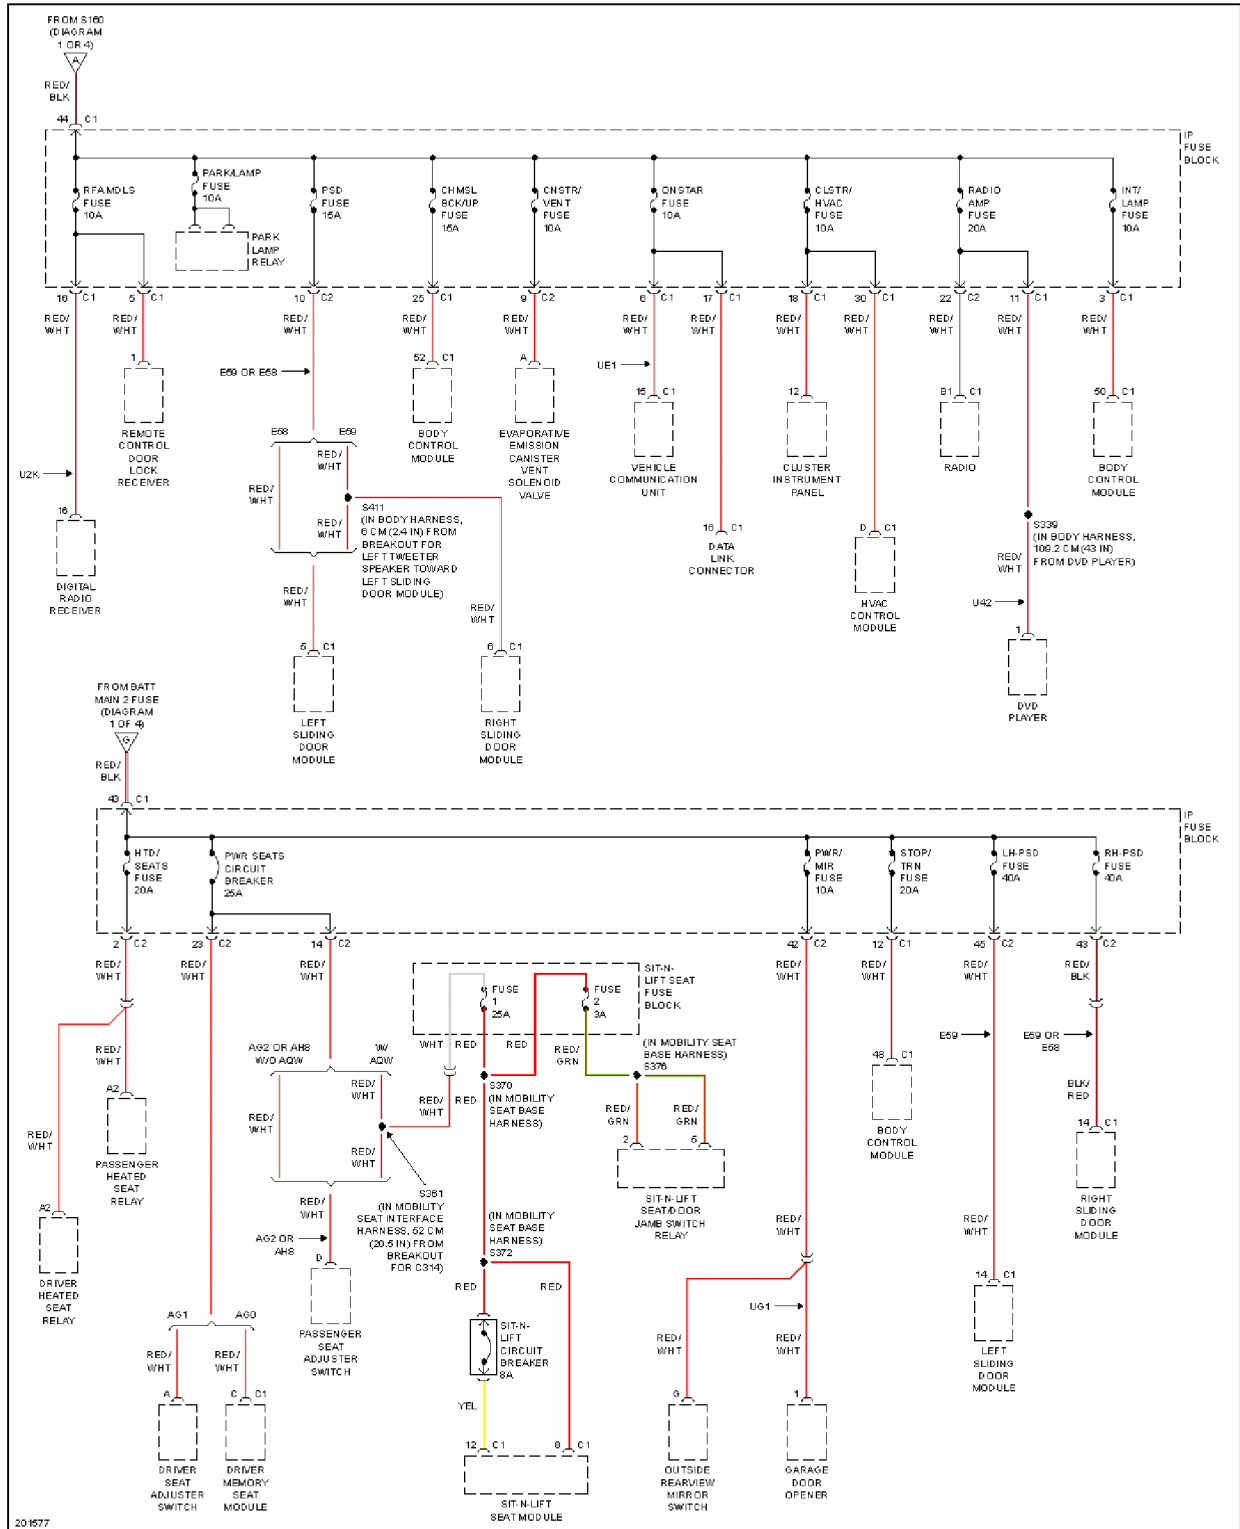

## 2005 SYSTEM WIRING DIAGRAMS Chevrolet - Uplander

Fig. 37: Power Distribution Circuit (3 of 4)