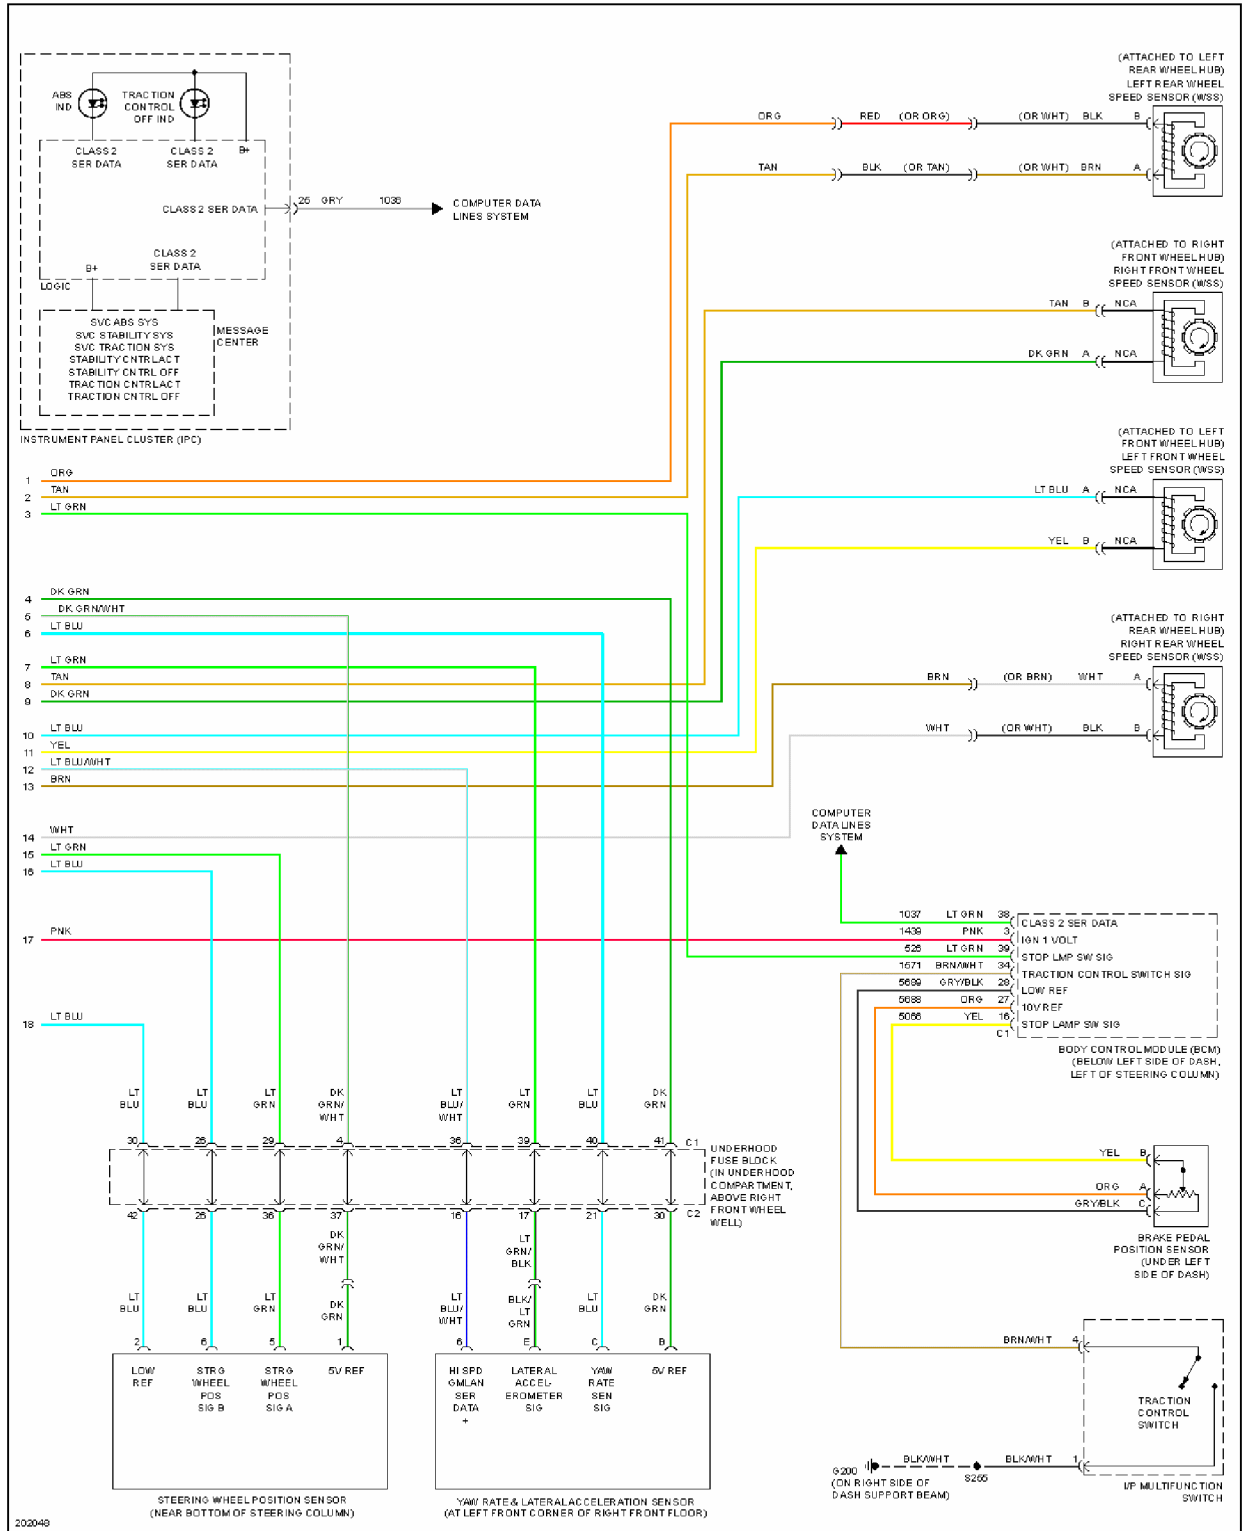

2005 Chevrolet Uplander

2005 SYSTEM WIRING DIAGRAMS Chevrolet - Uplander

Fig. 5: Anti-lock Brakes Circuit (2 of 2)

ANTI-THEFT