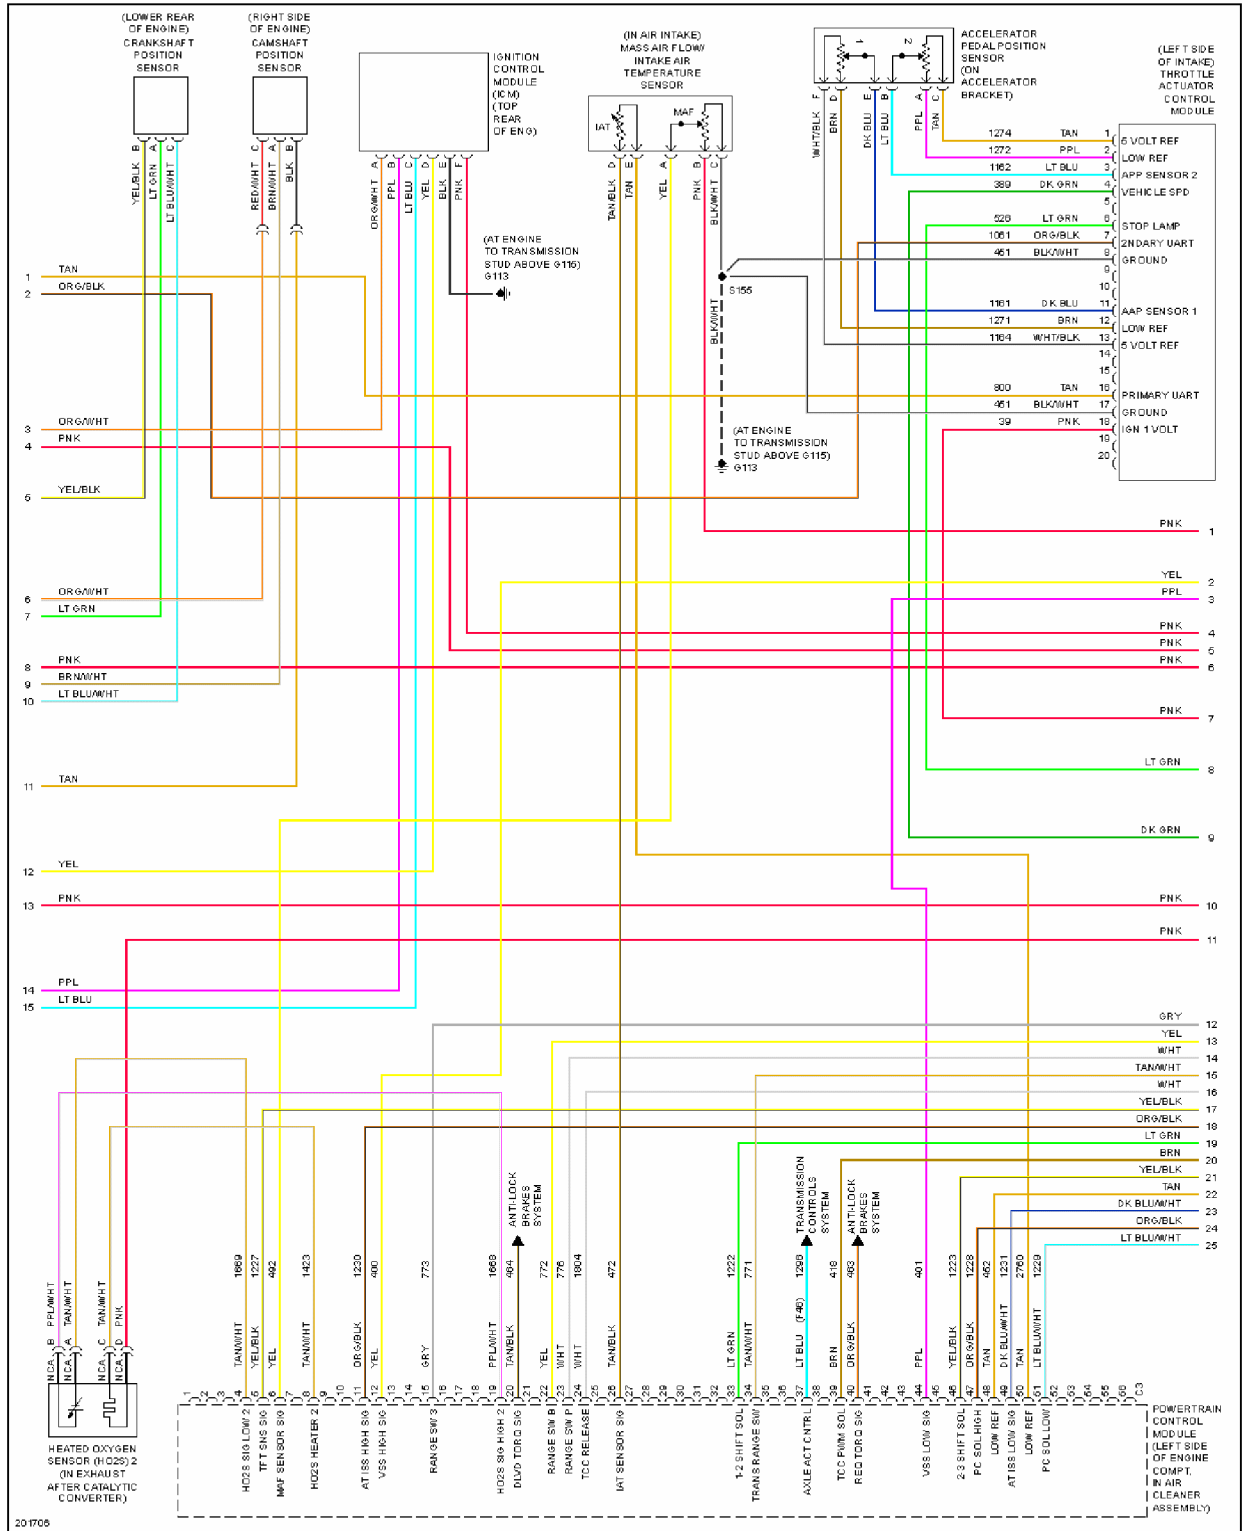

## 2005 SYSTEM WIRING DIAGRAMS Chevrolet - Uplander

Fig. 16: 3.5L VIN 8, Engine Performance Circuit (2 of 4)