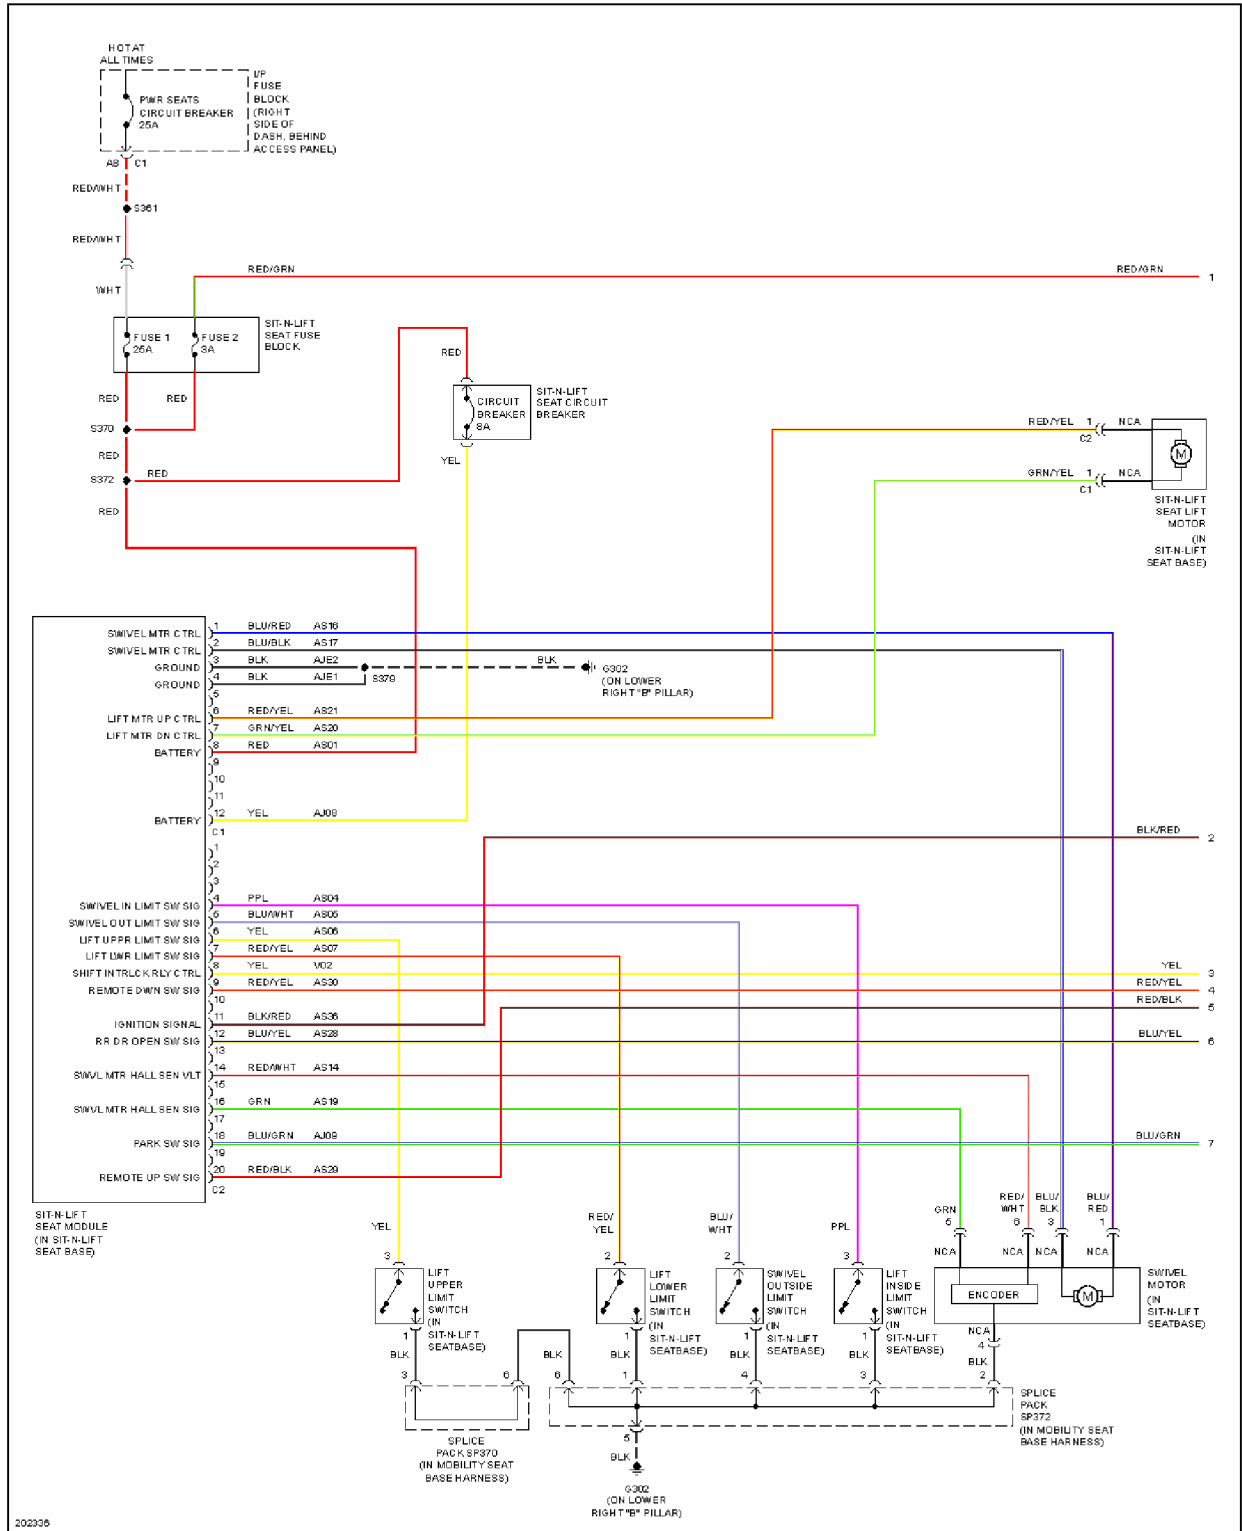

## 2005 SYSTEM WIRING DIAGRAMS Chevrolet - Uplander

Fig. 44: Sit-N-Lift Seat Circuit (1 of 2)