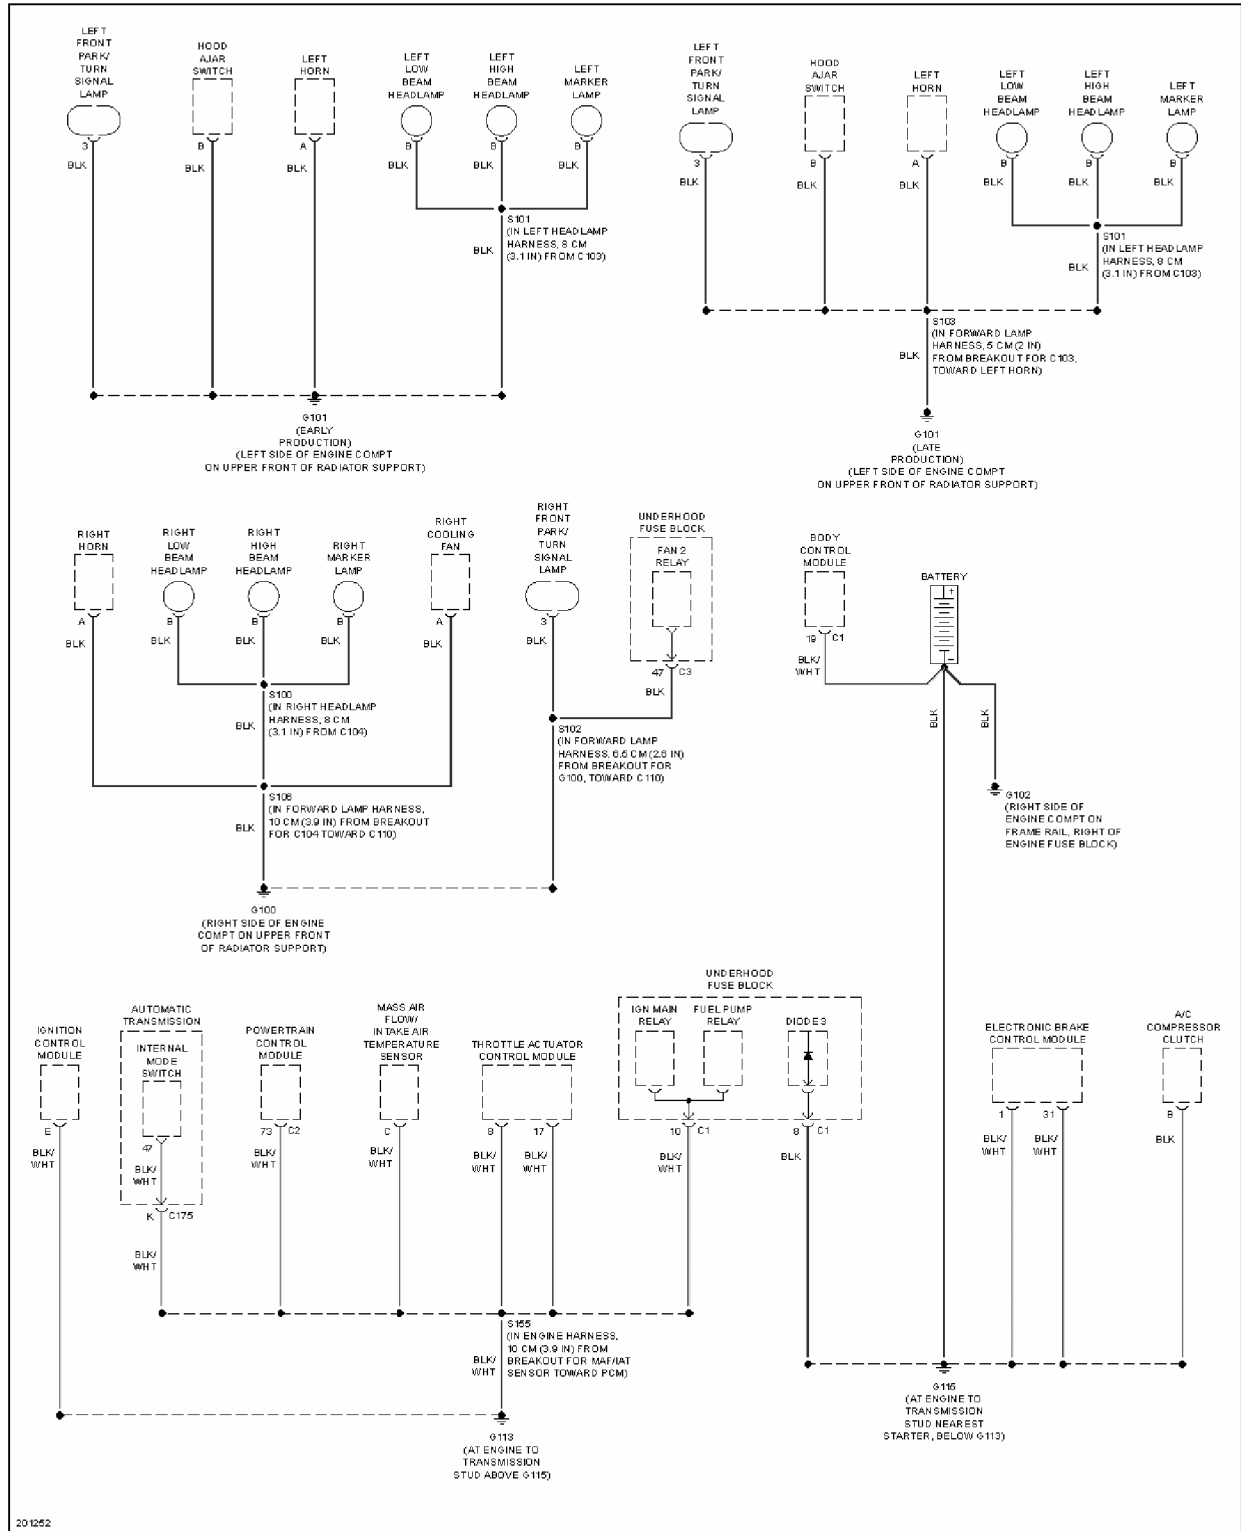

2005 Chevrolet Uplander

2005 SYSTEM WIRING DIAGRAMS Chevrolet - Uplander