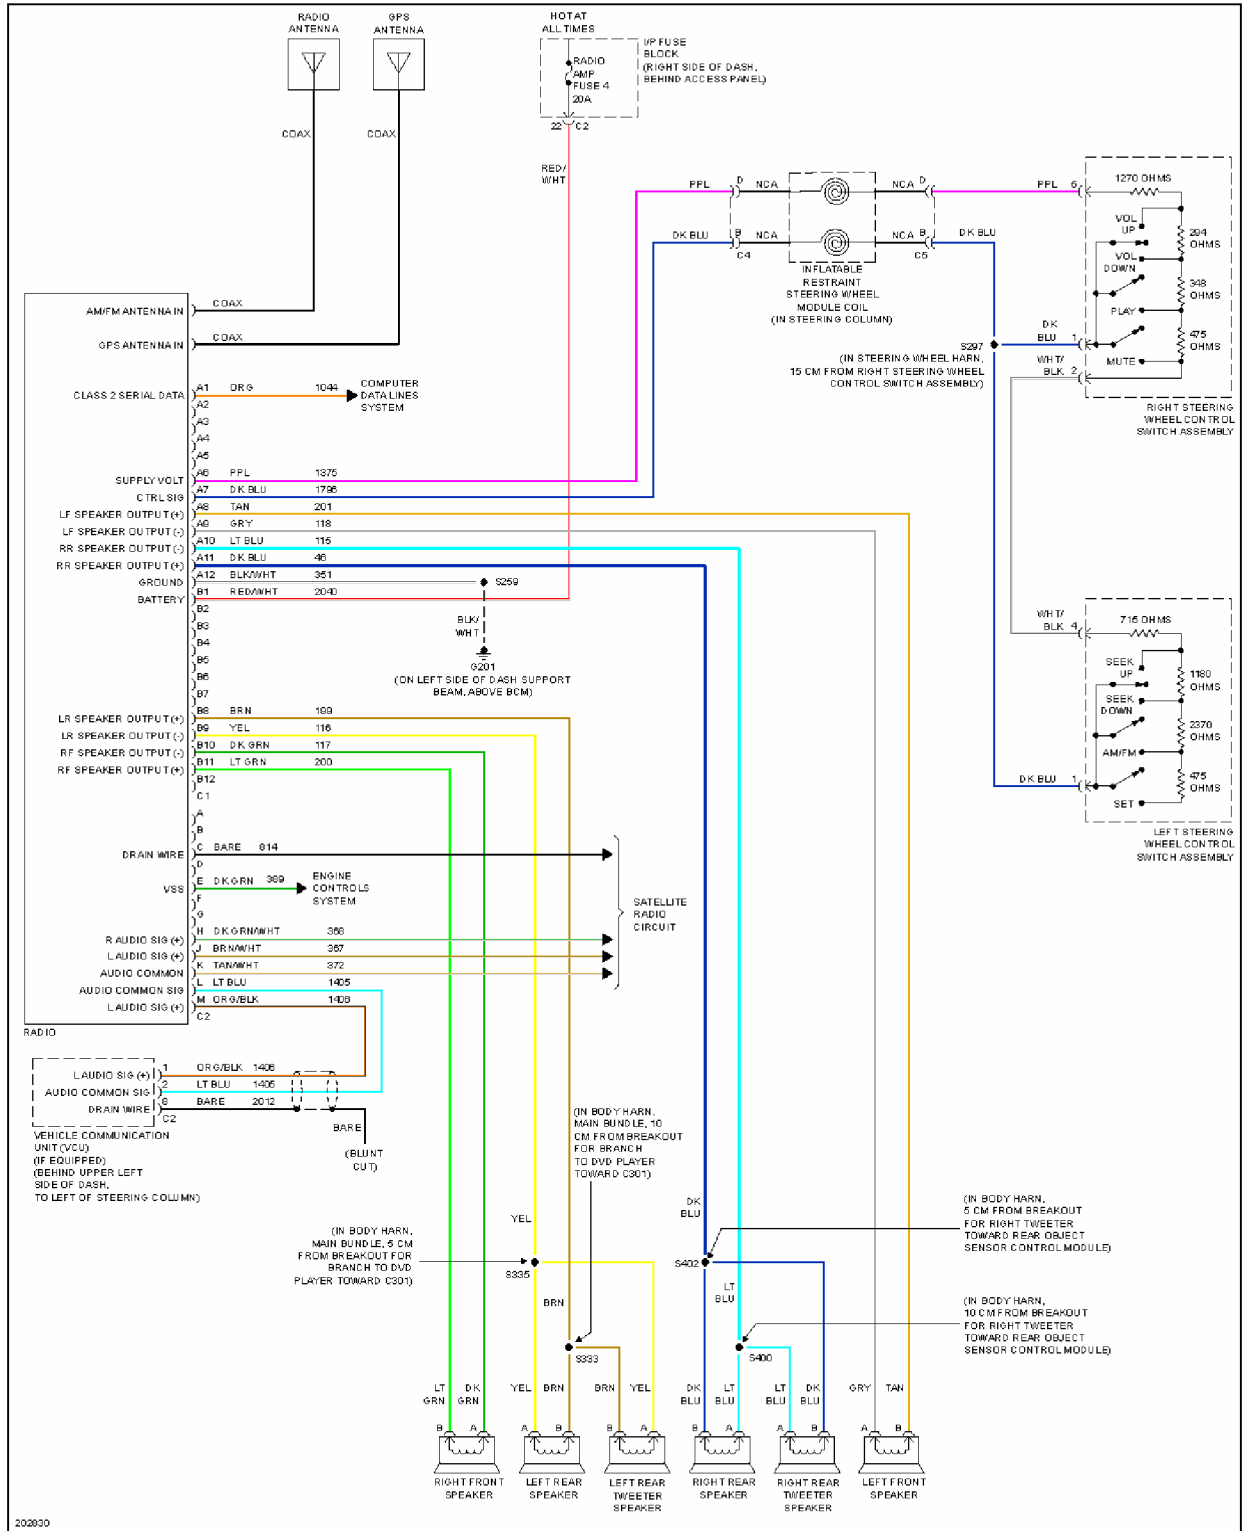

Fig. 48: Radio Circuit, W/ Rear Entertainment

2005 Chevrolet Uplander

2005 SYSTEM WIRING DIAGRAMS Chevrolet - Uplander