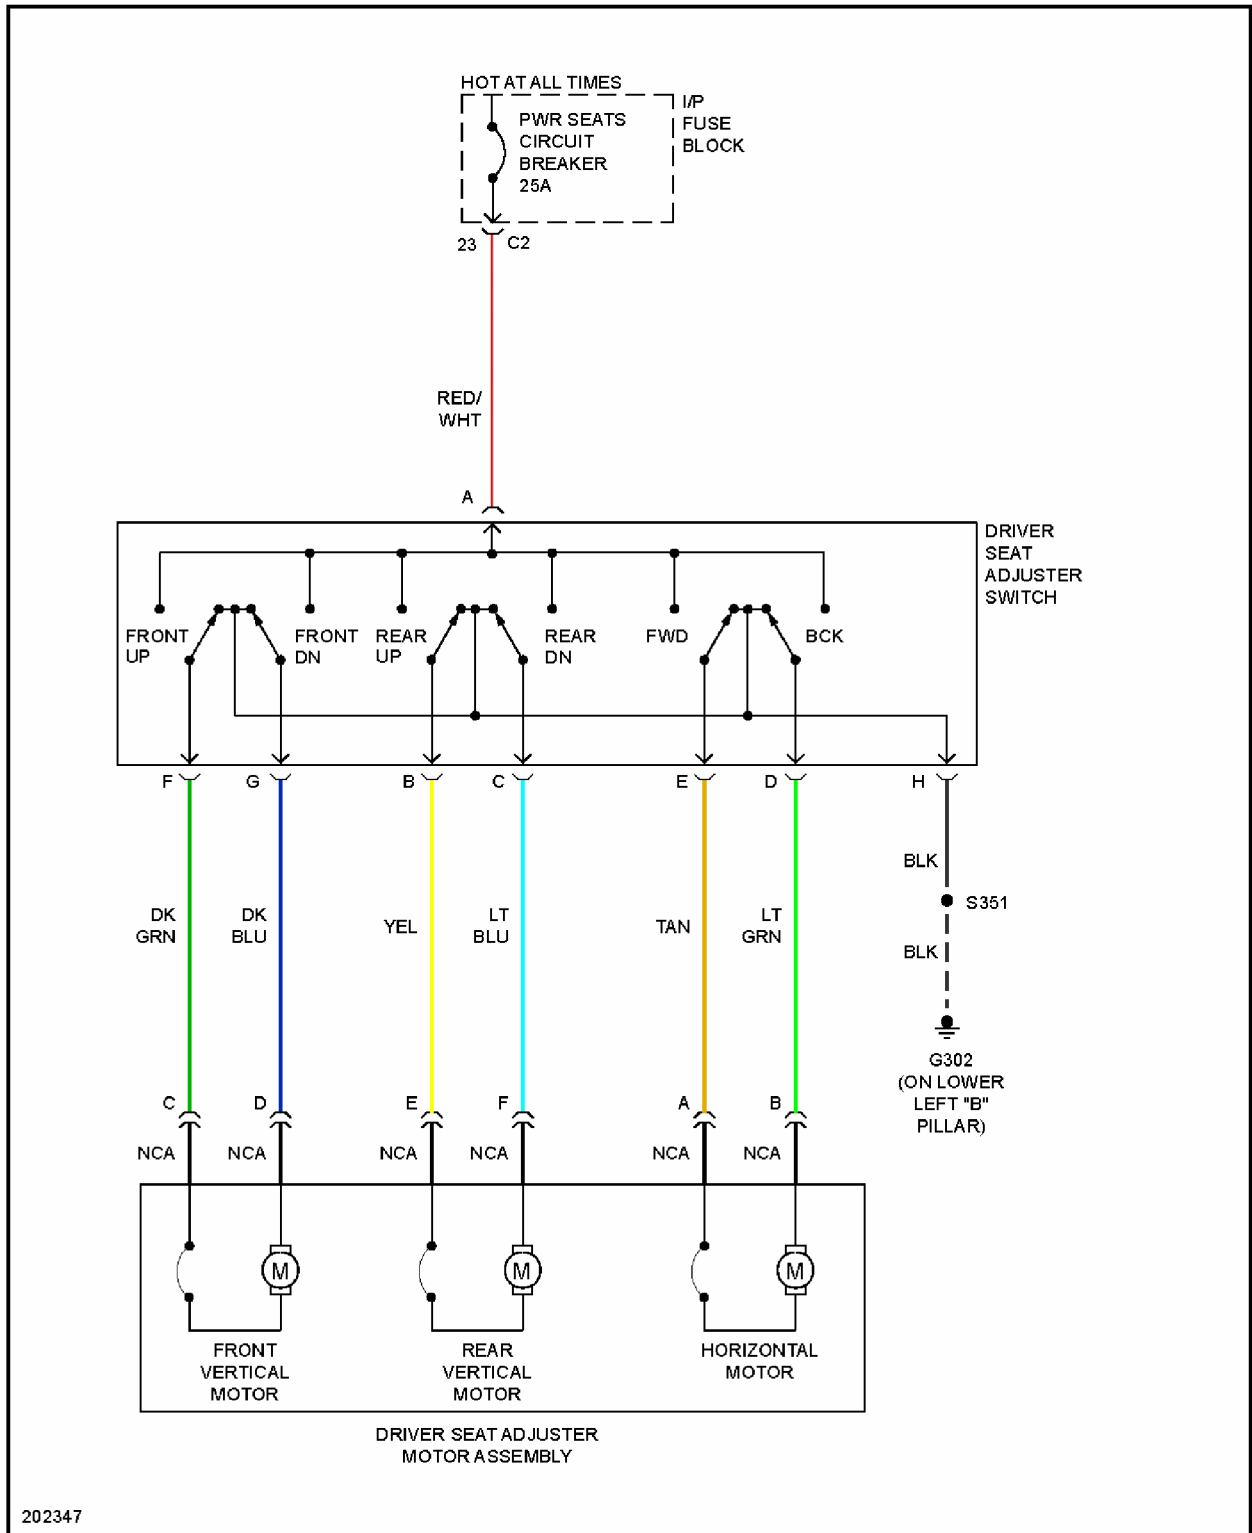

## 2005 SYSTEM WIRING DIAGRAMS Chevrolet - Uplander

Fig. 40: Driver Seat Circuit