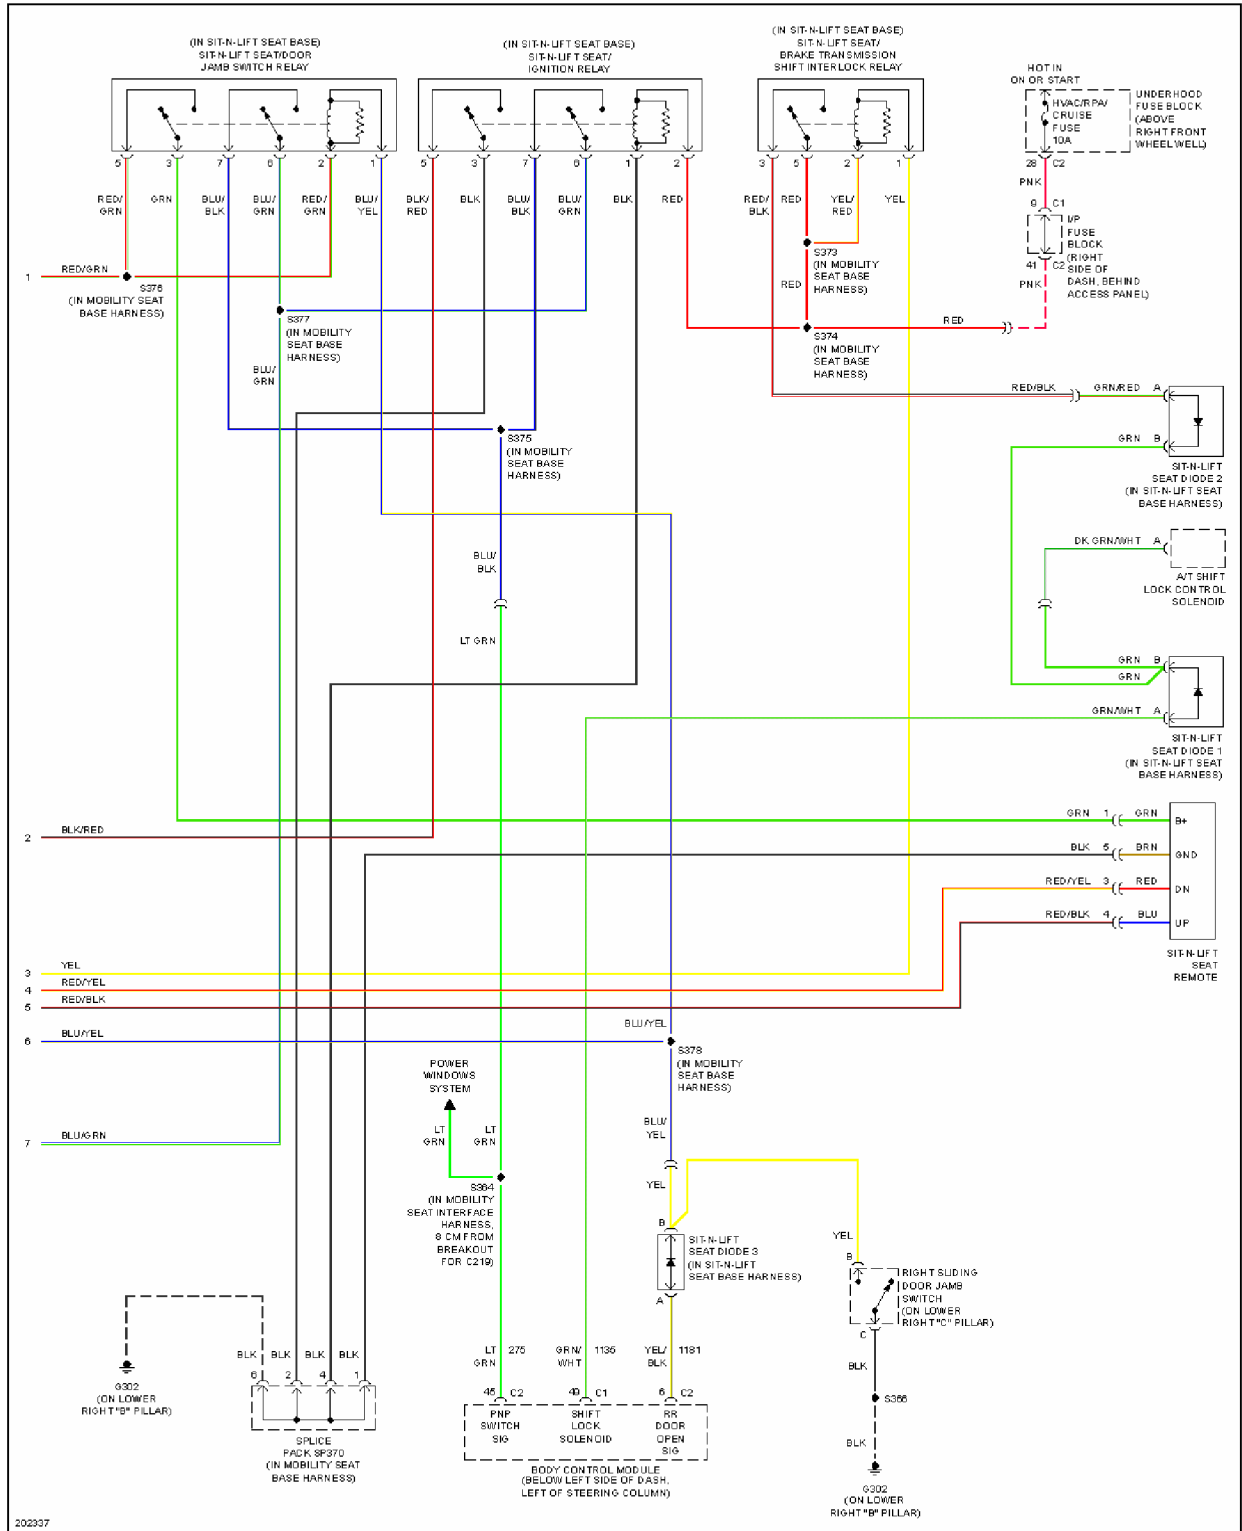

## 2005 SYSTEM WIRING DIAGRAMS Chevrolet - Uplander

Fig. 45: Sit-N-Lift Seat Circuit (2 of 2)