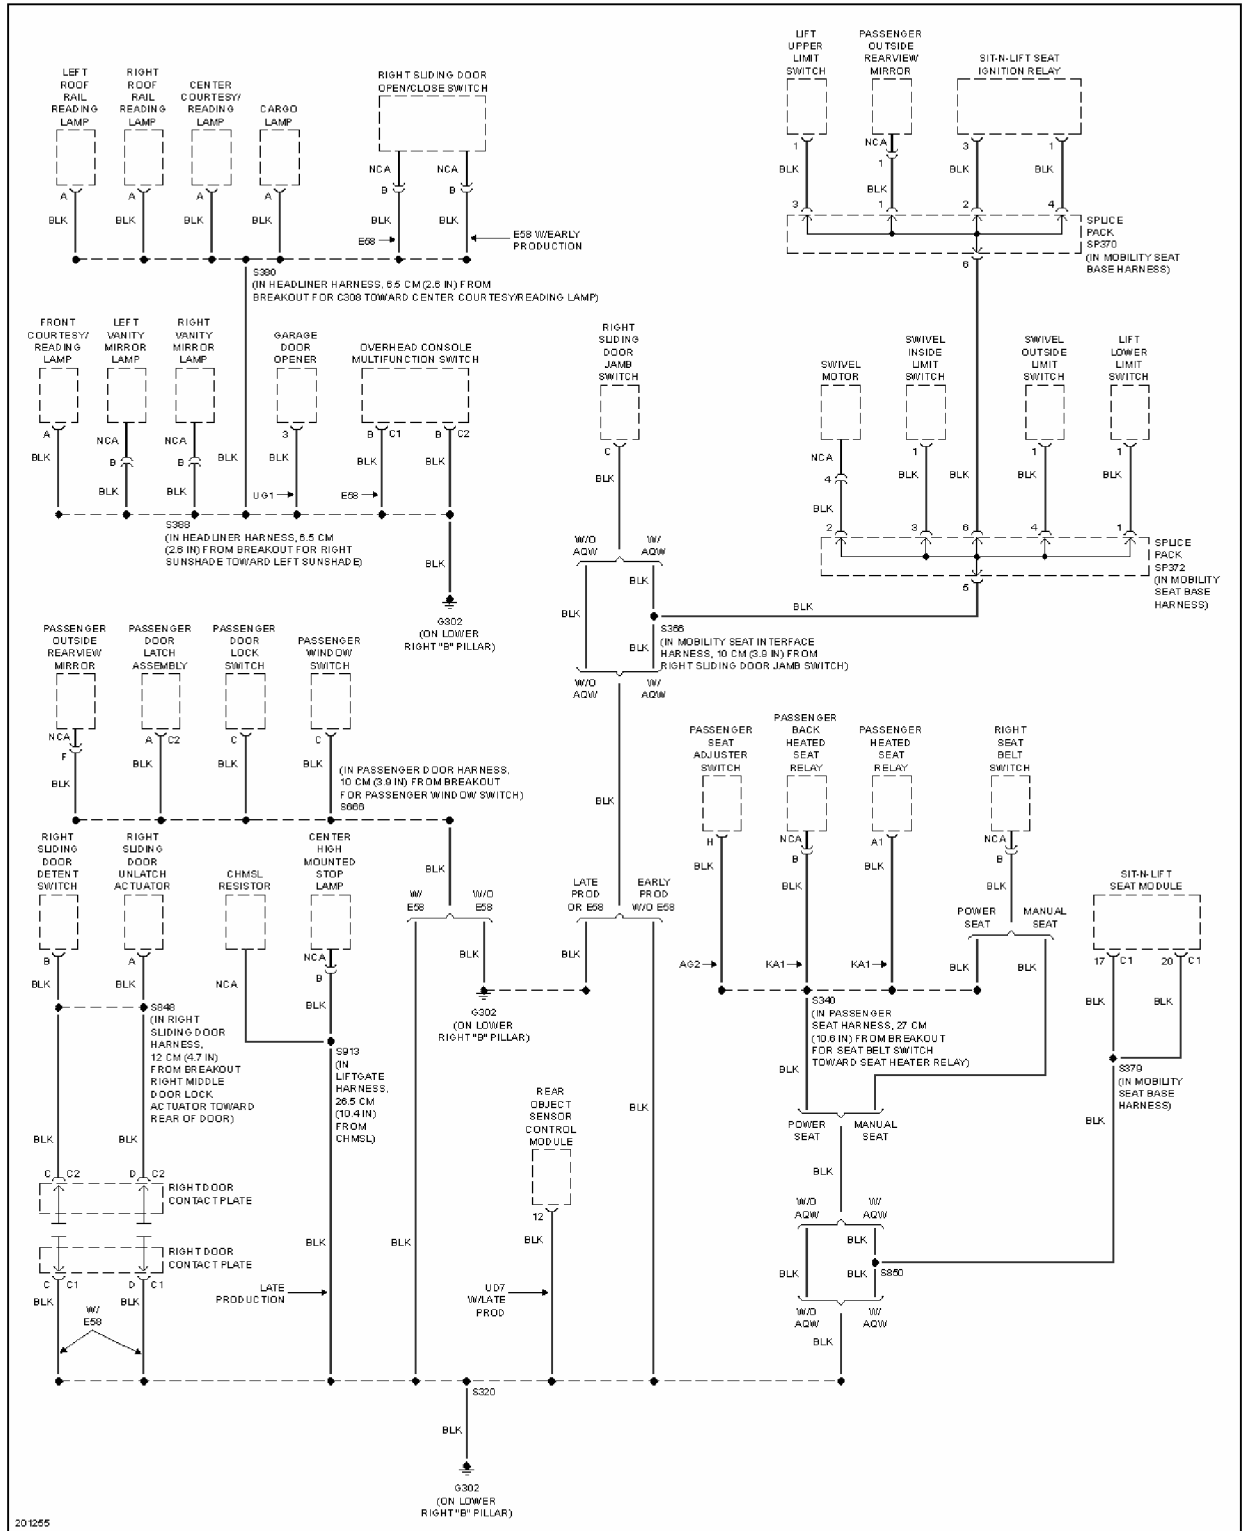

## 2005 SYSTEM WIRING DIAGRAMS Chevrolet - Uplander

Fig. 25: Ground Distribution Circuit (4 of 5)