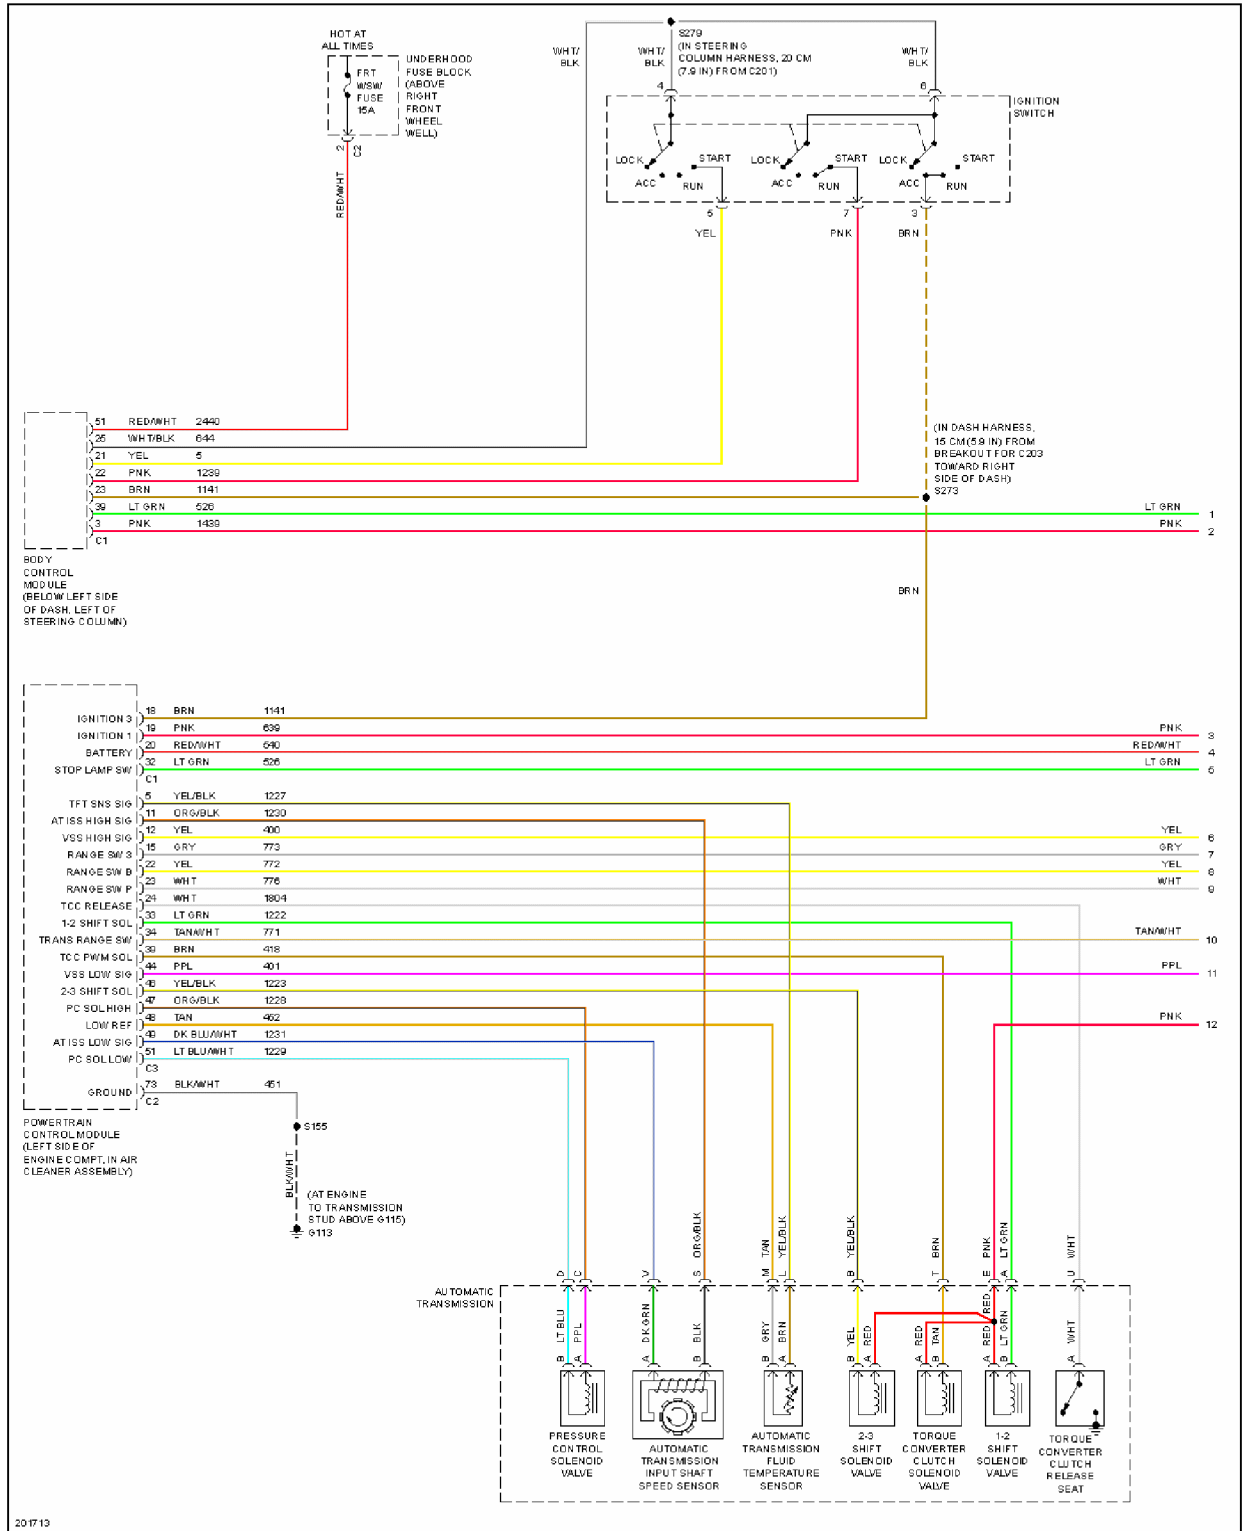

## 2005 SYSTEM WIRING DIAGRAMS Chevrolet - Uplander

Fig. 56: A/T Circuit (1 of 2)