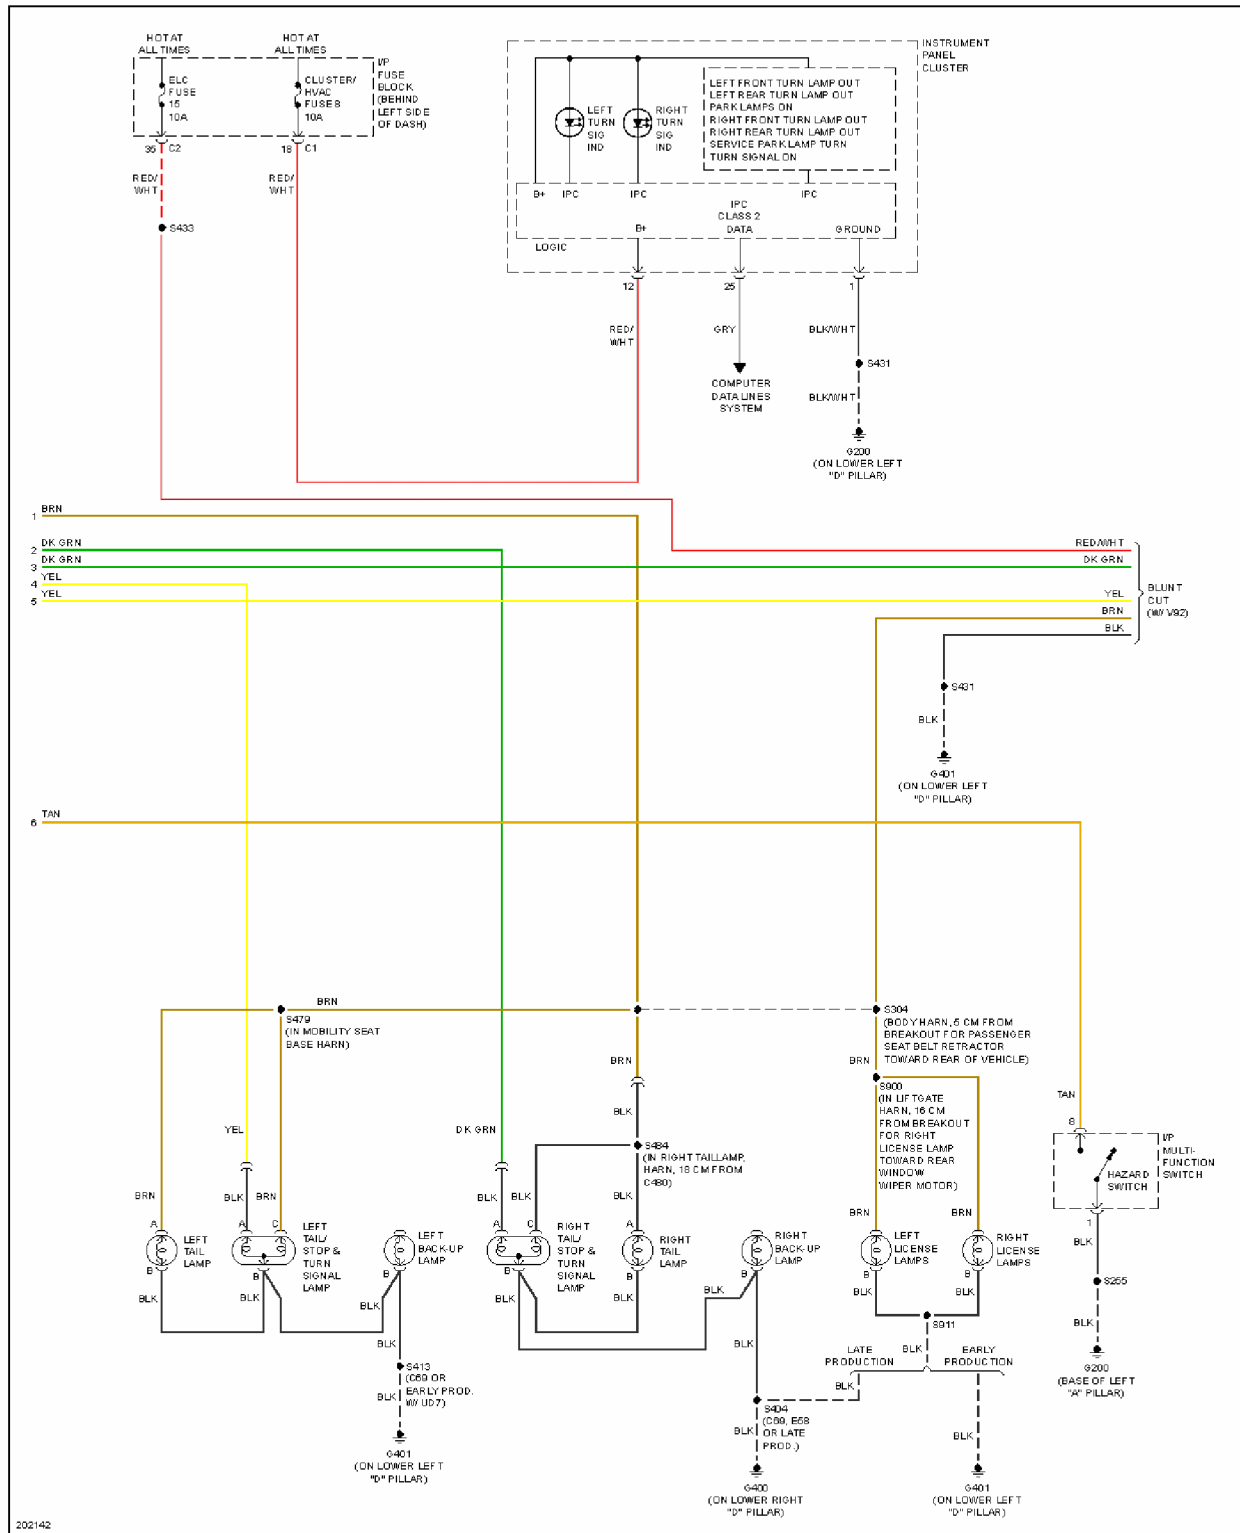

## 2005 SYSTEM WIRING DIAGRAMS Chevrolet - Uplander

Fig. 21: Exterior Lamps Circuit (2 of 2)