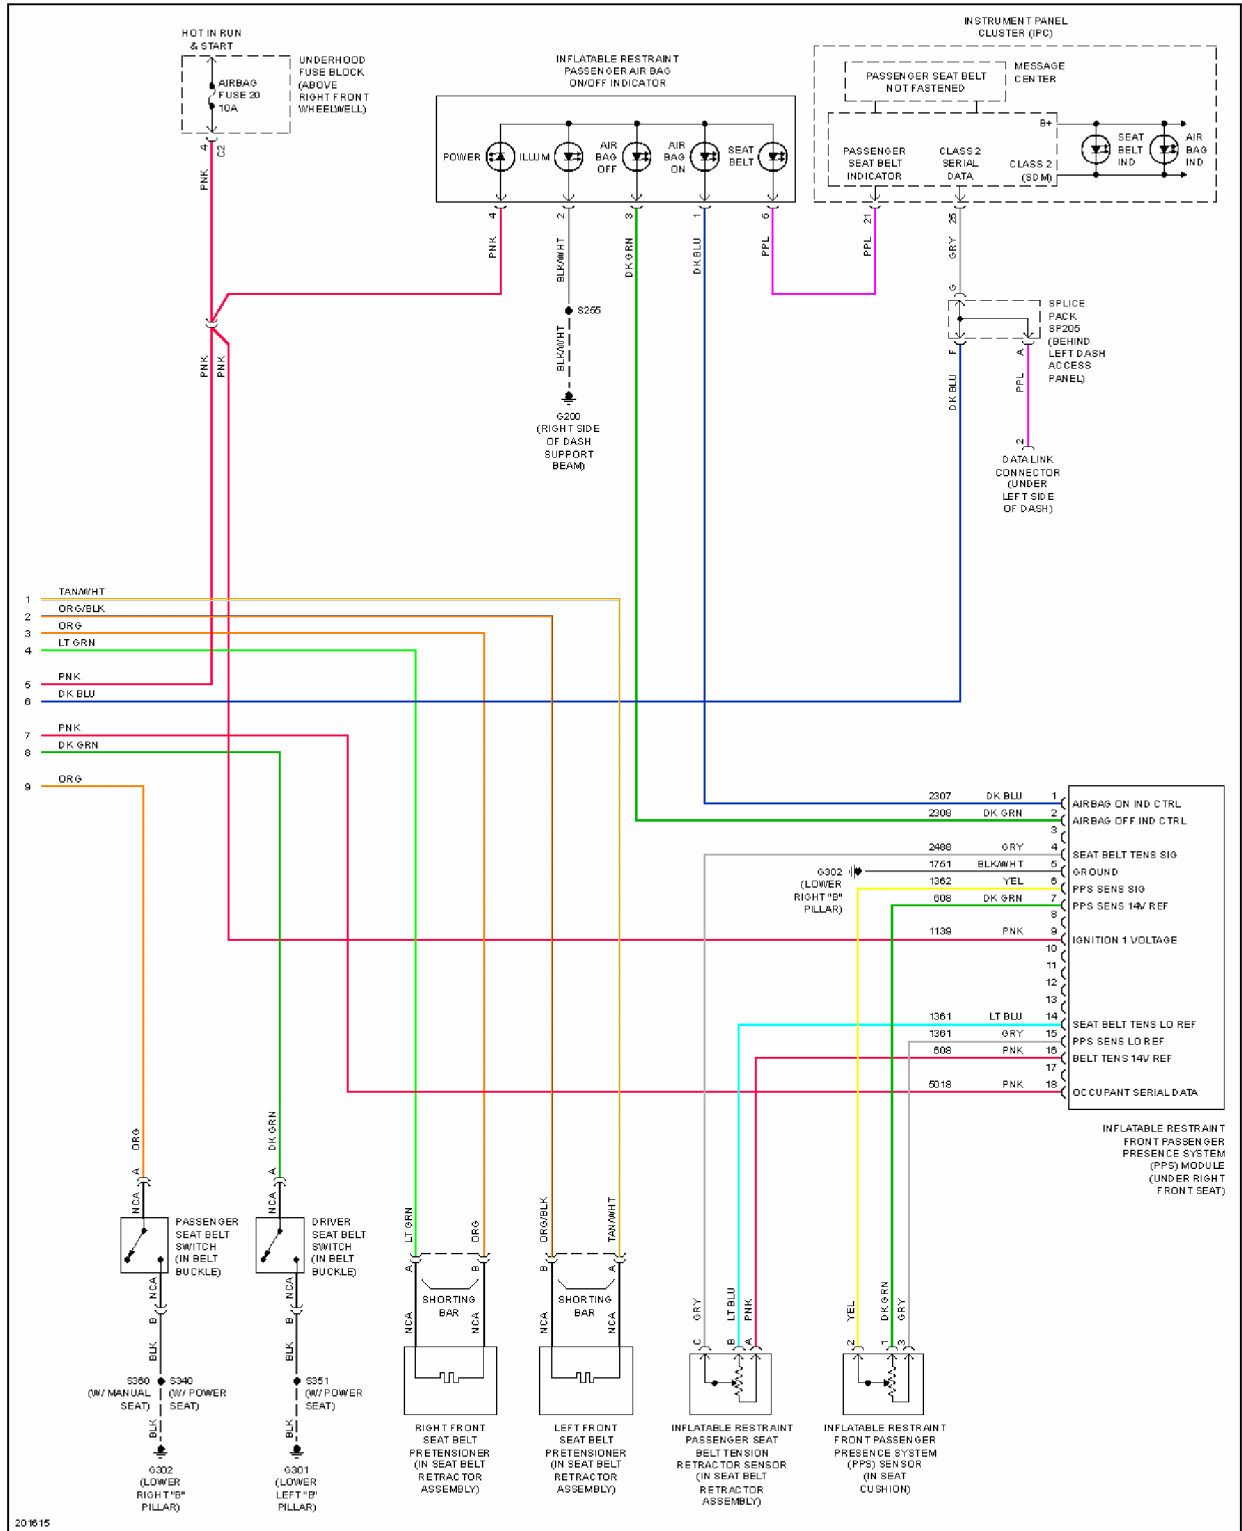

## 2005 SYSTEM WIRING DIAGRAMS Chevrolet - Uplander

Fig. 55: Supplemental Restraints Circuit (2 of 2)