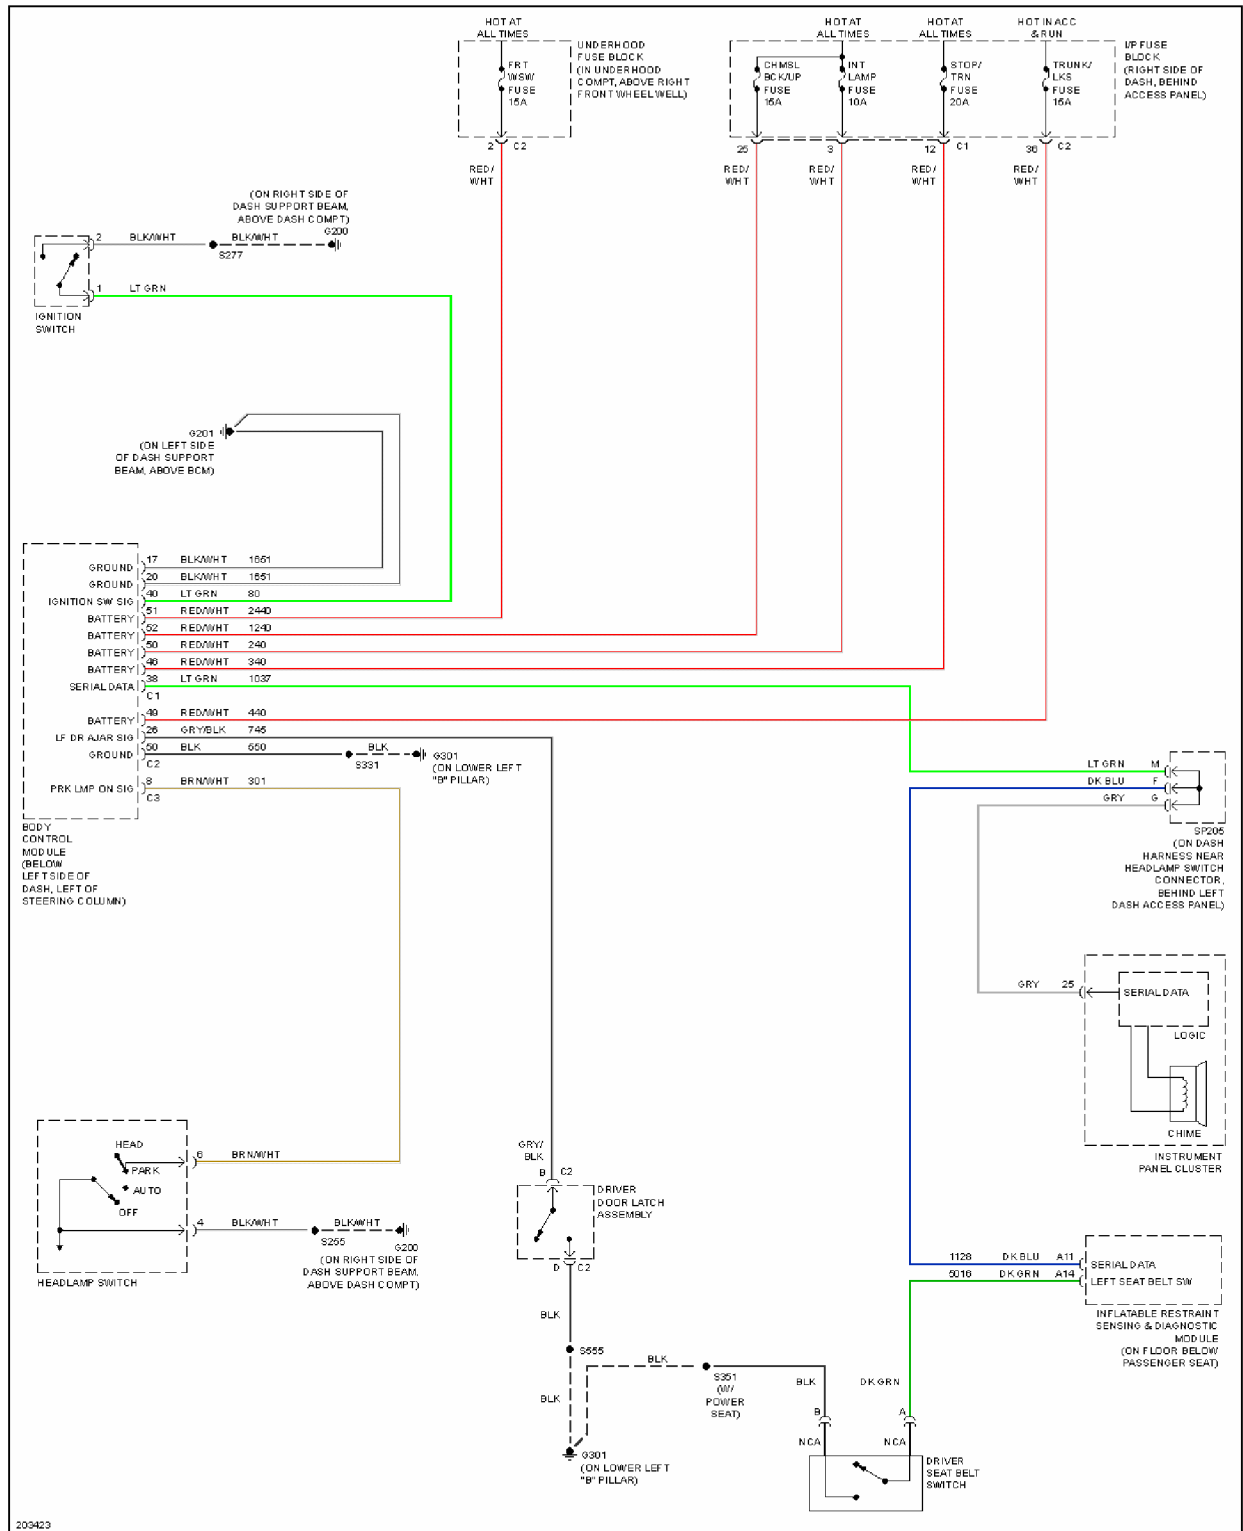

## 2005 SYSTEM WIRING DIAGRAMS Chevrolet - Uplander

Fig. 59: Warning Systems Circuit