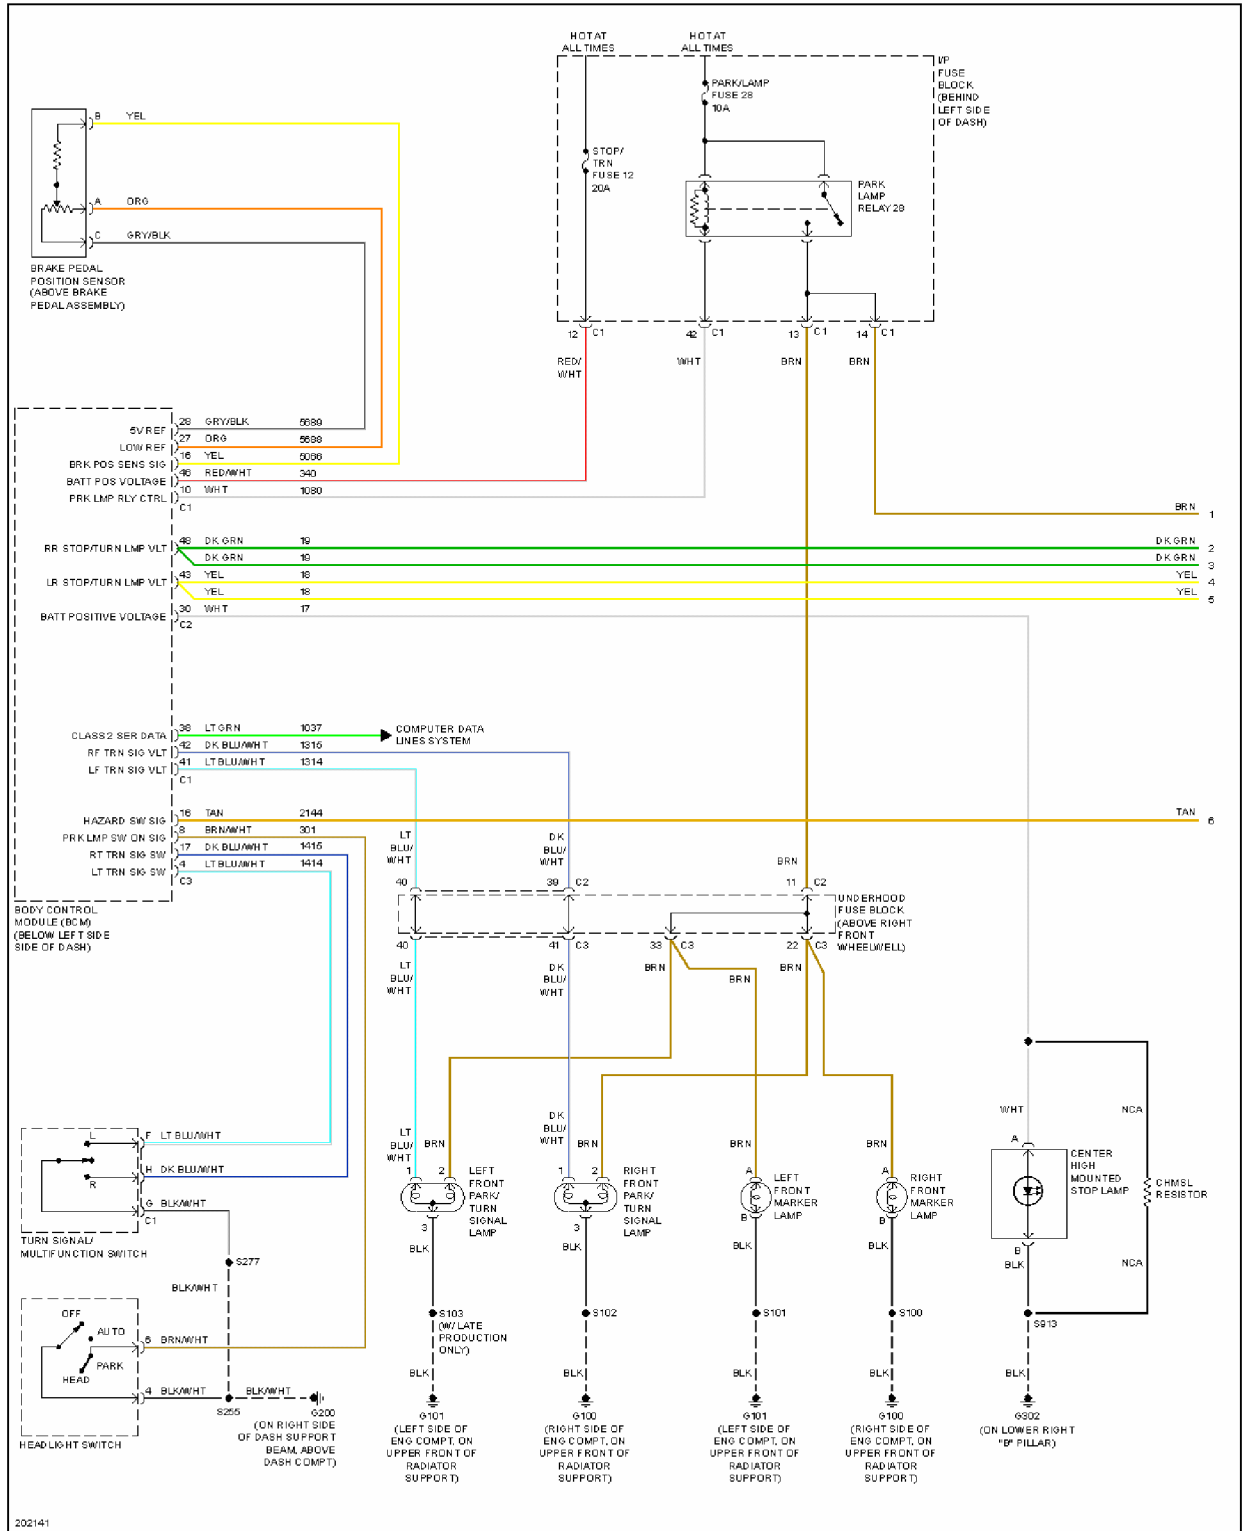

2005 Chevrolet Uplander

2005 SYSTEM WIRING DIAGRAMS Chevrolet - Uplander