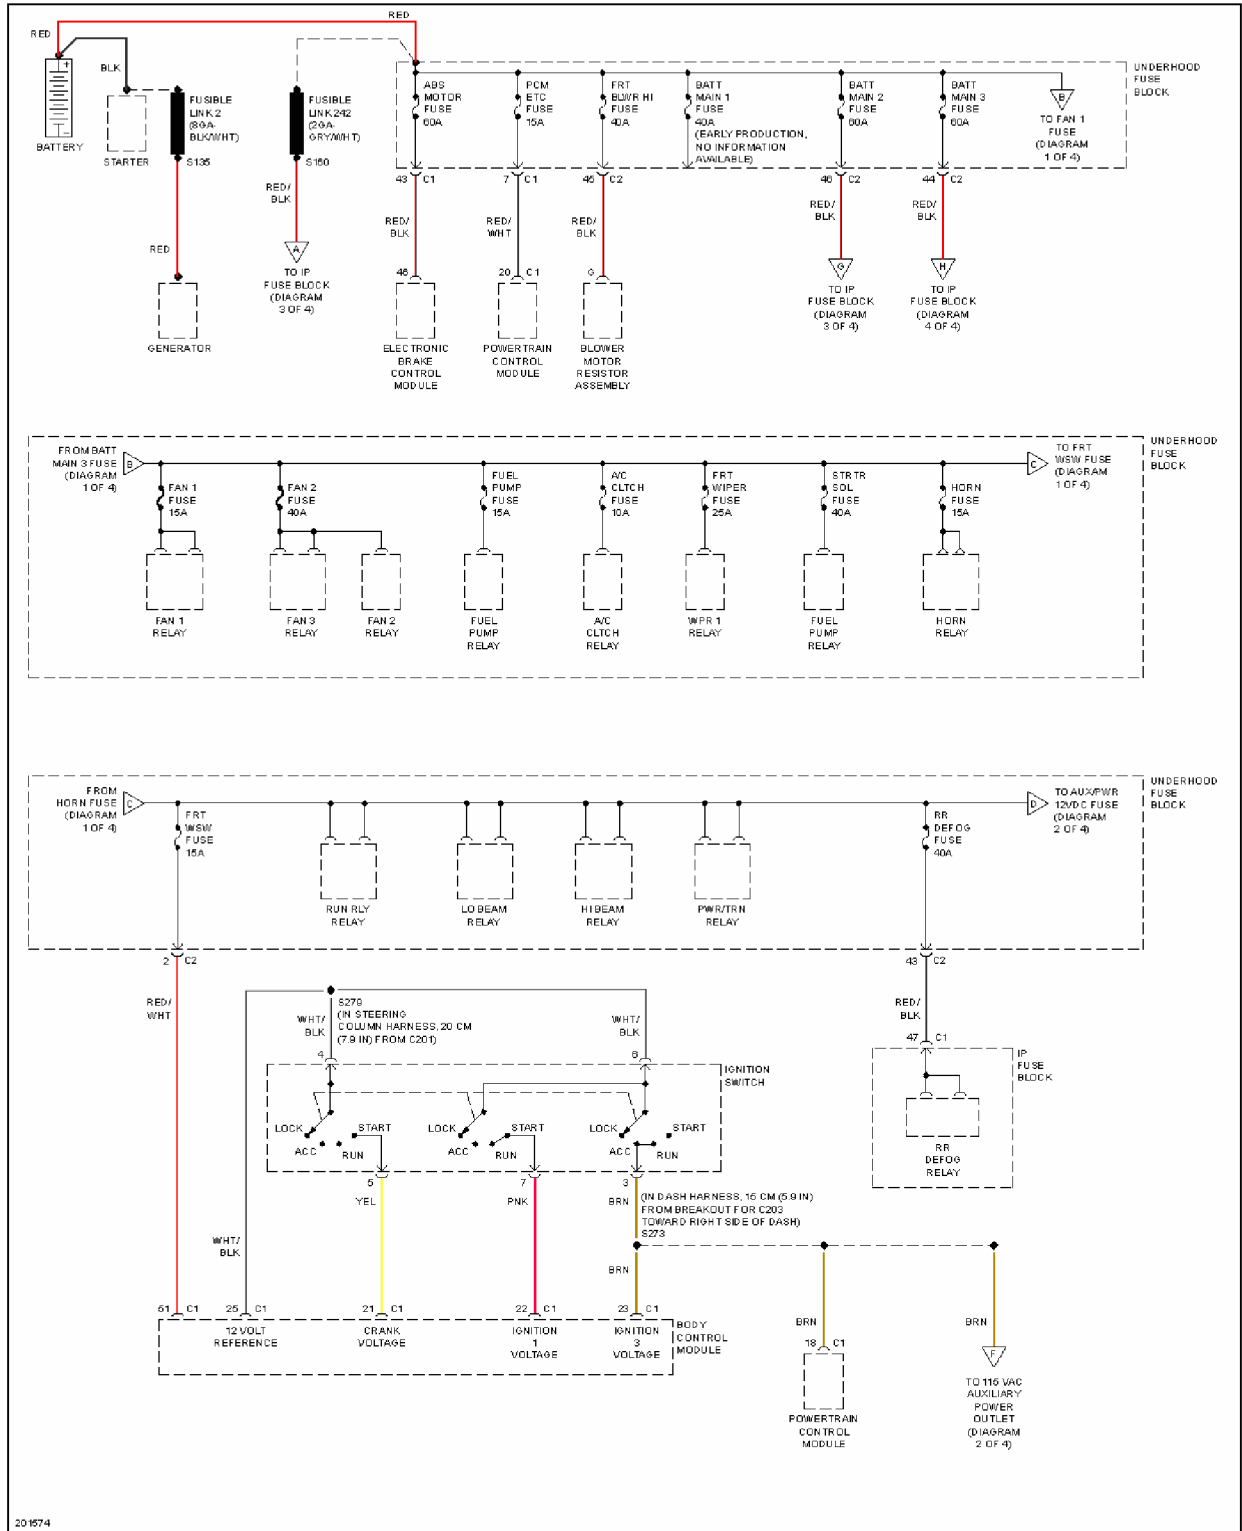

2005 Chevrolet Uplander

2005 SYSTEM WIRING DIAGRAMS Chevrolet - Uplander

20 1574